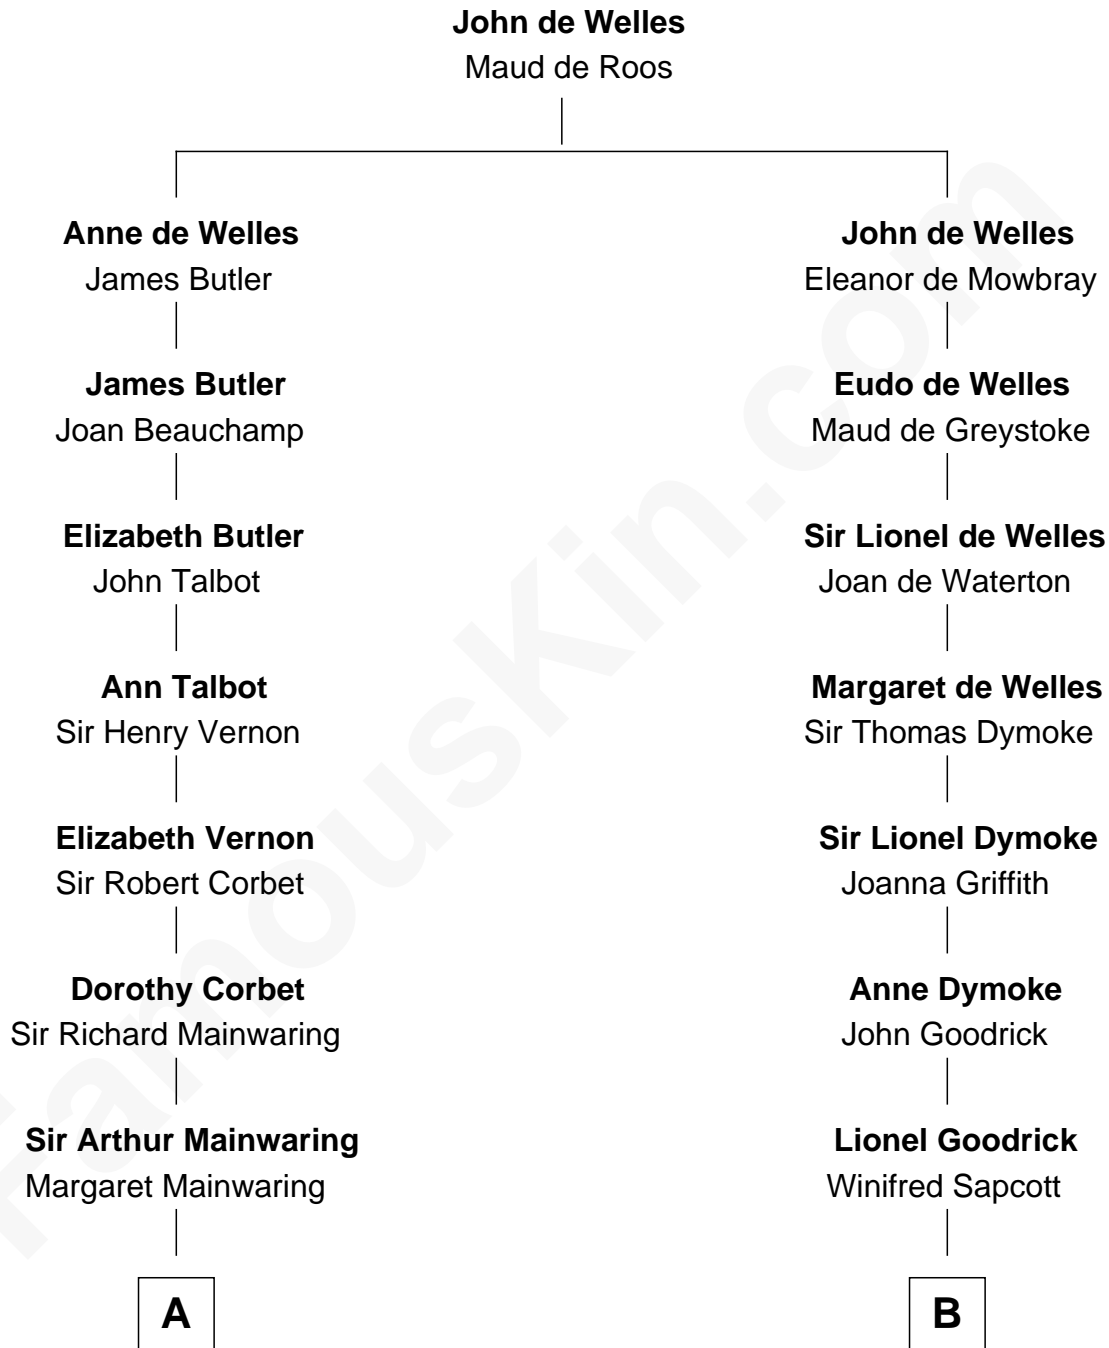

FamousKin.com
Relationship Chart of
Richard Gere
Movie Actor

15th cousin 6 times removed of
Ichabod Goodwin
27th Governor of New Hampshire

C

Julia Anne Hempstead

Elisha Thomas Tiffany

Nelson Leroy Tiffany

Evaline Harriet Williams

William Stanton Tiffany

Anna Rebecca Stevens

Doris Anna Tiffany

Homer George Gere

Richard Gere

Movie Actor

FamousKin.com