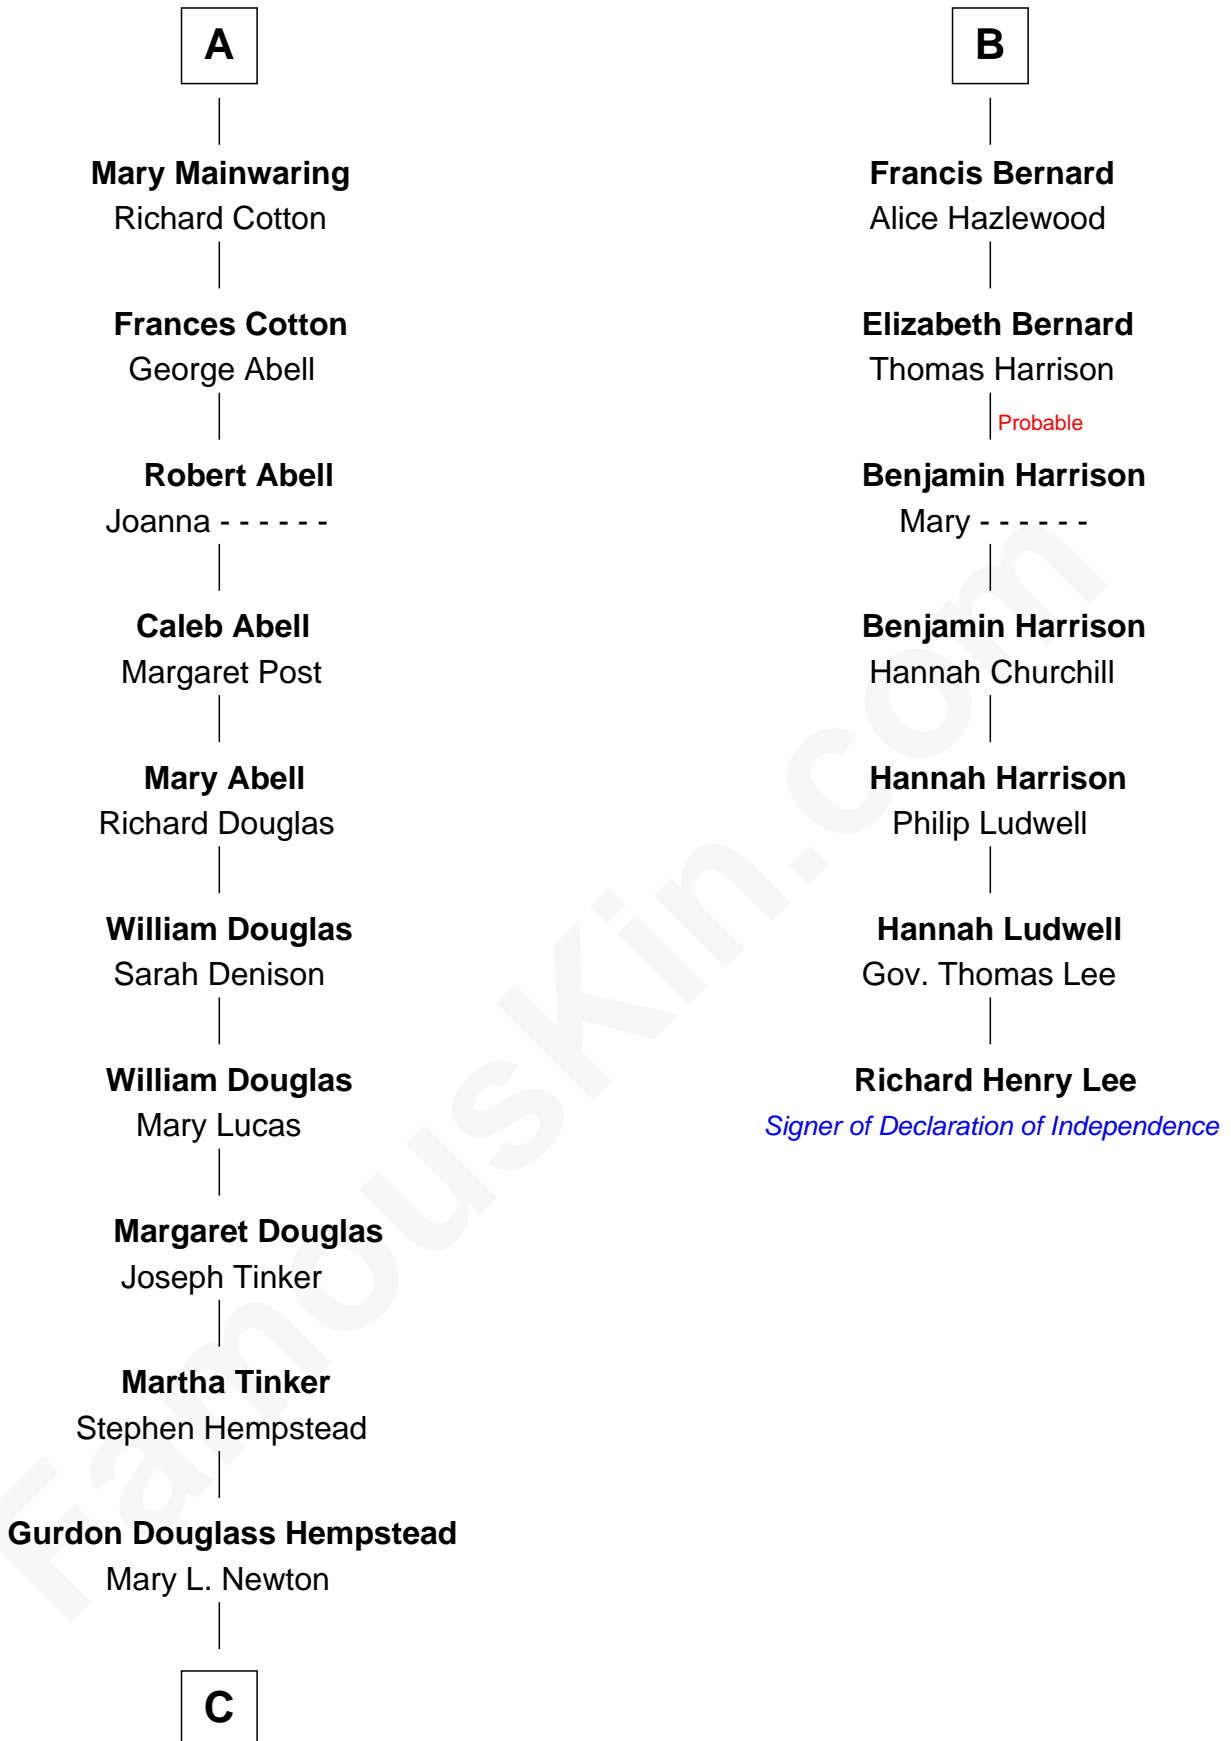

**FamousKin.com**  
**Relationship Chart of**  
**Richard Gere**  
*Movie Actor*

13th cousin 8 times removed of

**Richard Henry Lee**  
*Signer of the Declaration of Independence*

**Sir Thomas de Beauchamp**  
 Katherine de Mortimer

**Sir William Beauchamp**

Joan Fitzalan

**Joan Beauchamp**

James Butler

**Elizabeth Butler**

John Talbot

**Ann Talbot**

Sir Henry Vernon

**Elizabeth Vernon**

Sir Robert Corbet

**Dorothy Corbet**

Sir Richard Mainwaring

**Sir Arthur Mainwaring**

Margaret Mainwaring

**A**

**Philippa de Beauchamp**

John Bernard

**John Bernard**

Margaret Daundelyn

**John Bernard**

Cecily Muscote

**B**

**C**

**Julia Anne Hempstead**