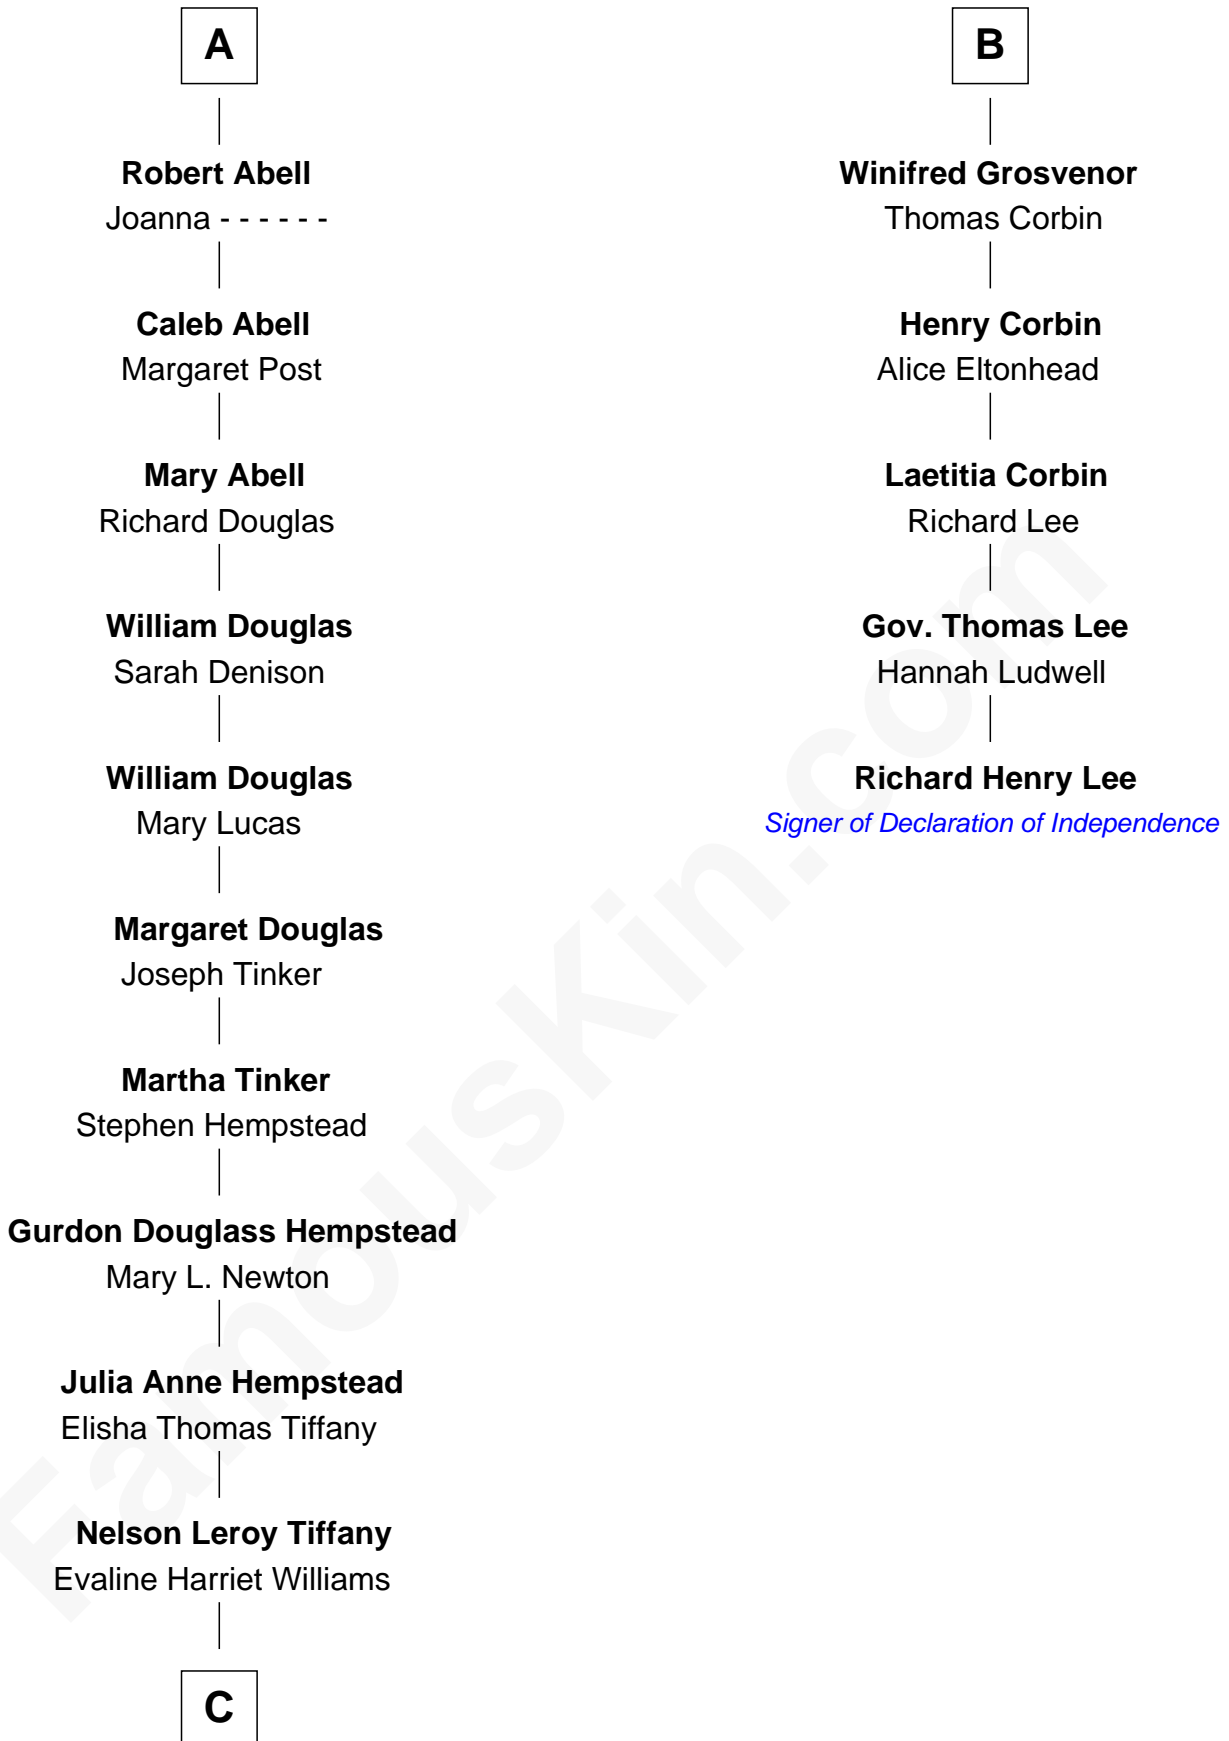

FamousKin.com
Relationship Chart of
Richard Gere
Movie Actor

11th cousin 8 times removed of

Richard Henry Lee
Signer of the Declaration of Independence

C

William Stanton Tiffany

Anna Rebecca Stevens

Doris Anna Tiffany