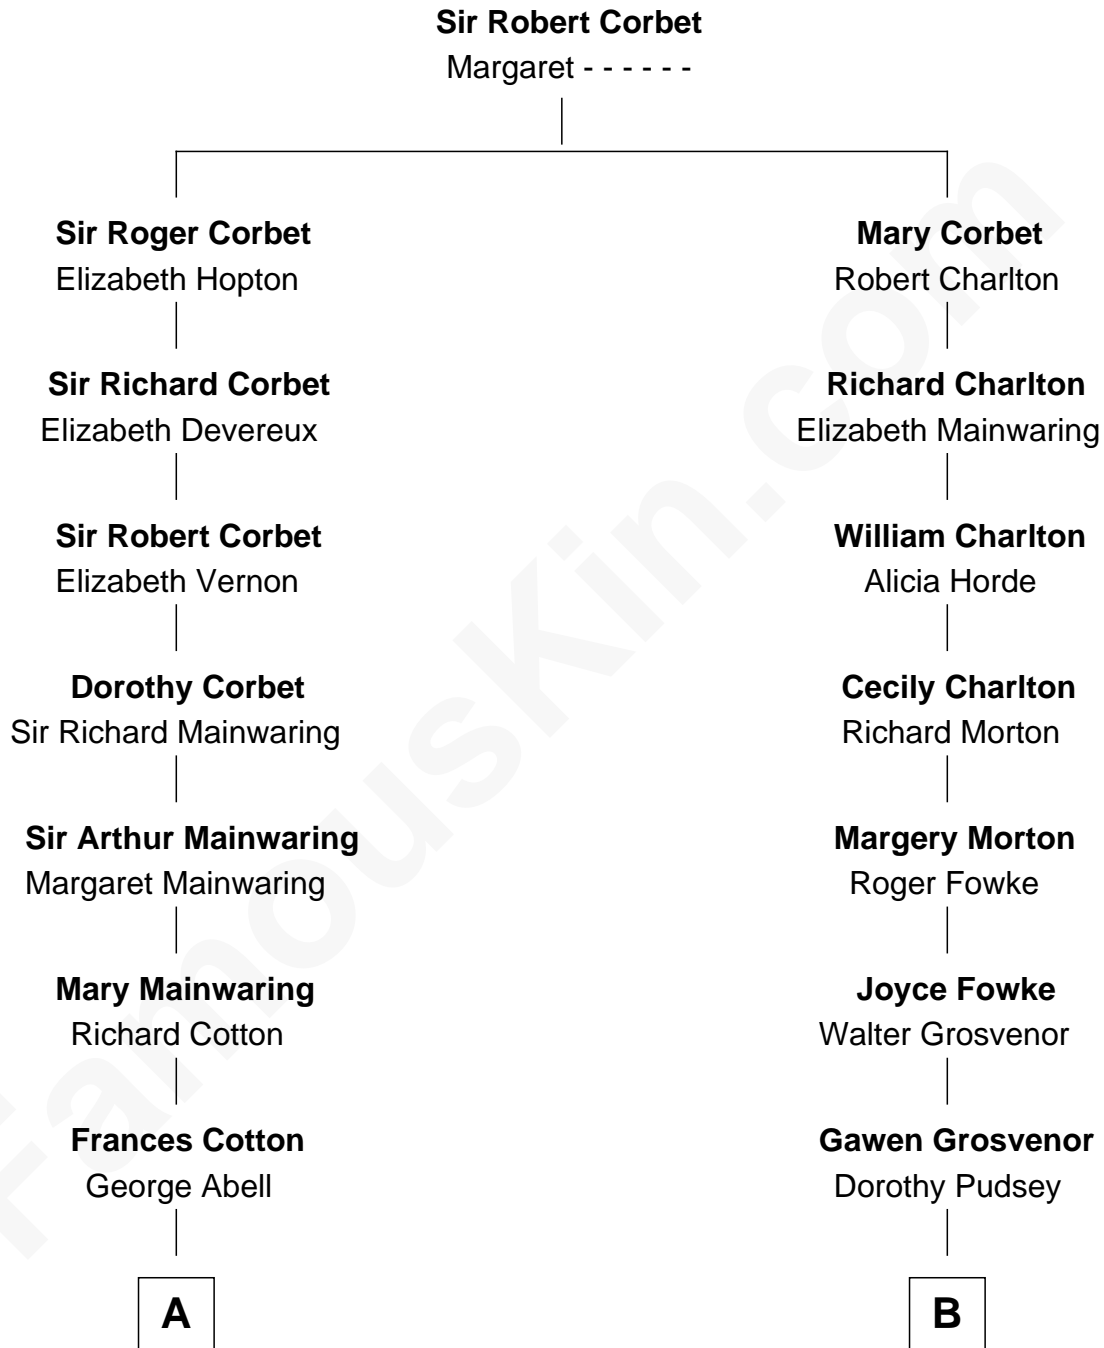

FamousKin.com
Relationship Chart of
Richard Gere
Movie Actor

11th cousin 8 times removed of

Richard Henry Lee
Signer of the Declaration of Independence

C

William Stanton Tiffany

Anna Rebecca Stevens

Doris Anna Tiffany