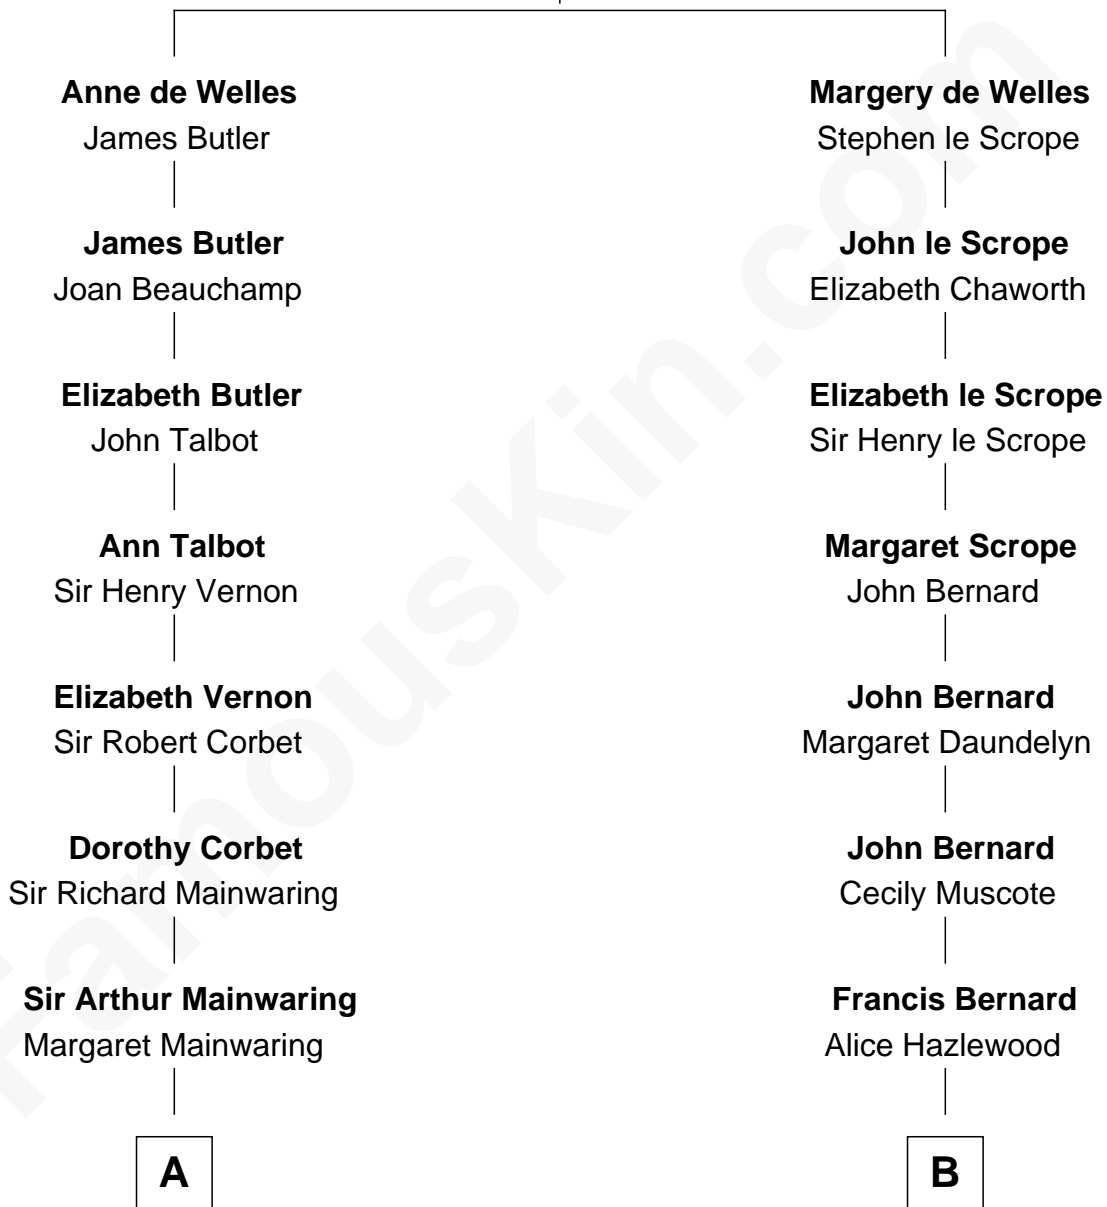

FamousKin.com
Relationship Chart of
Richard Gere
Movie Actor

12th cousin 9 times removed of

Richard Henry Lee
Signer of the Declaration of Independence

John de Welles
Maud de Roos

C

Julia Anne Hempstead

Elisha Thomas Tiffany

Nelson Leroy Tiffany

Evaline Harriet Williams

William Stanton Tiffany

Anna Rebecca Stevens

Doris Anna Tiffany

Homer George Gere

Richard Gere

Movie Actor