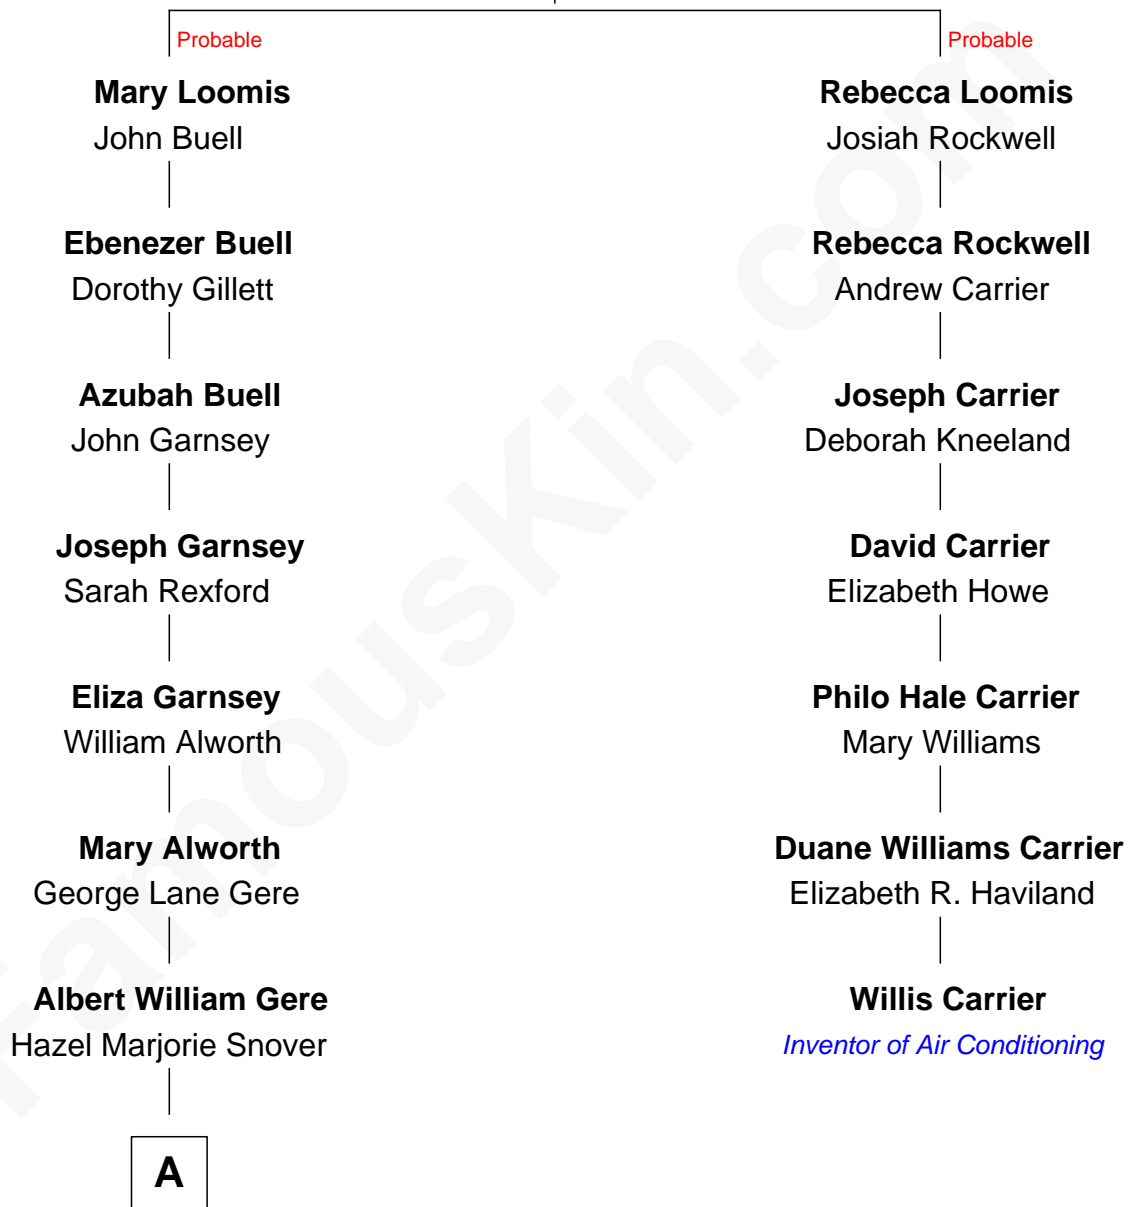

# FamousKin.com Relationship Chart of

**Richard Gere**

*Movie Actor*

6th cousin 2 times removed of

**Willis Carrier**

*Inventor of Air Conditioning*

**John Loomis**

A

|  
**Homer George Gere**

Doris Anna Tiffany

|  
**Richard Gere**

*Movie Actor*

FamousKin.com