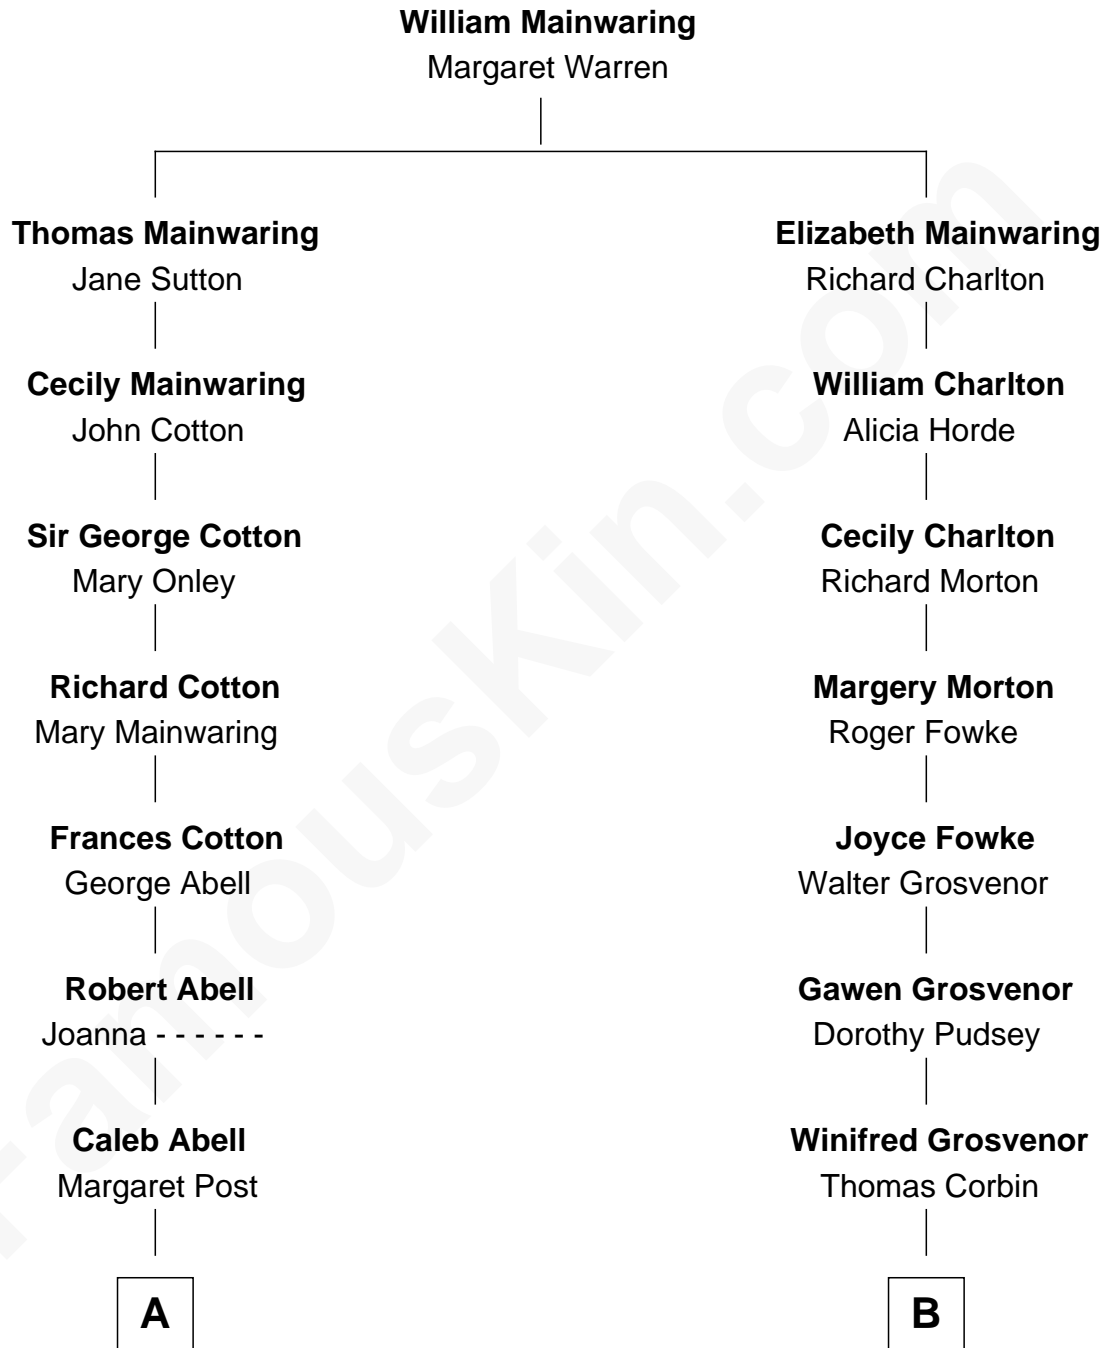

FamousKin.com
Relationship Chart of
Richard Gere
Movie Actor

10th cousin 7 times removed of
Francis Lightfoot Lee
Signer of the Declaration of Independence

Richard Gere photo by [Francesco \(spaceodissey\)](#) [\(CC BY 2.0\)](#)