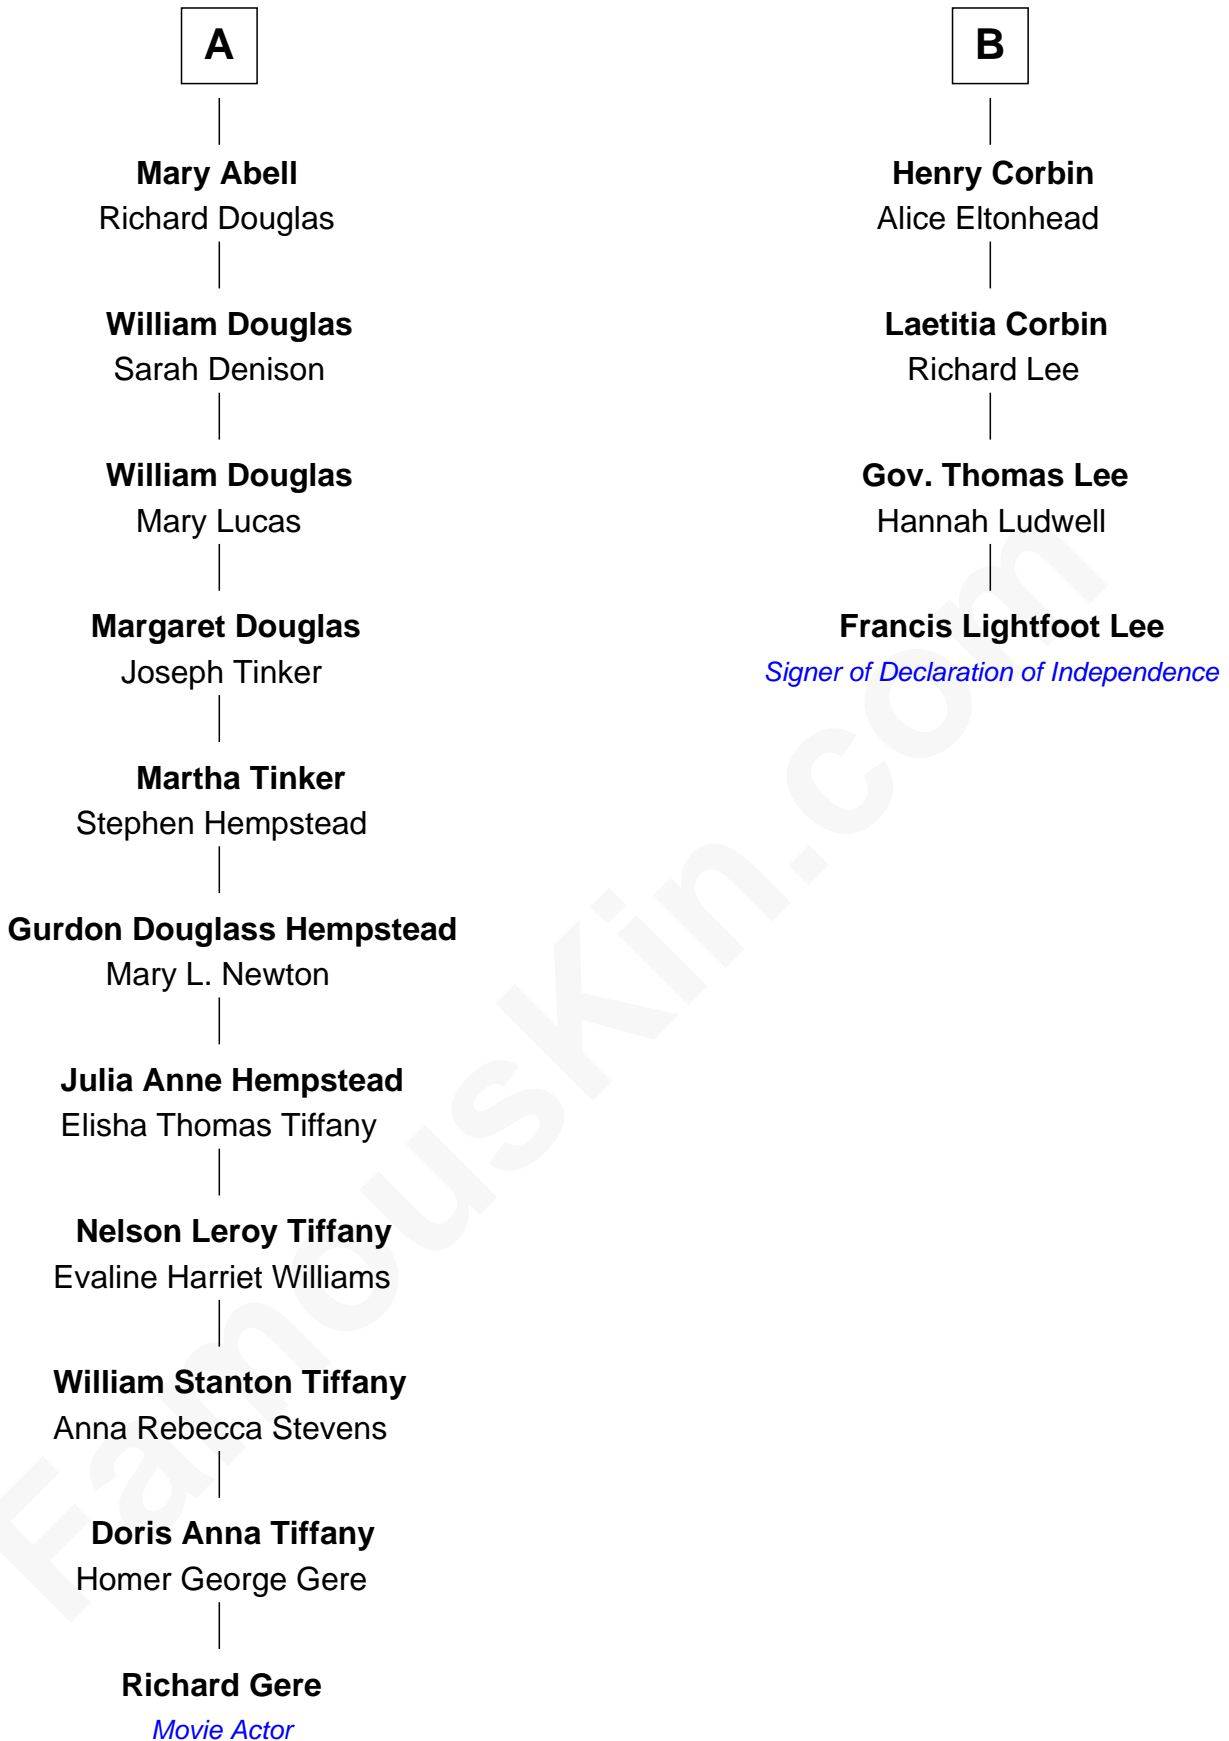

FamousKin.com
Relationship Chart of
Richard Gere
Movie Actor

10th cousin 7 times removed of
Francis Lightfoot Lee
Signer of the Declaration of Independence

Richard Gere photo by [Francesco \(spaceodissey\)](#) [\(CC BY 2.0\)](#)