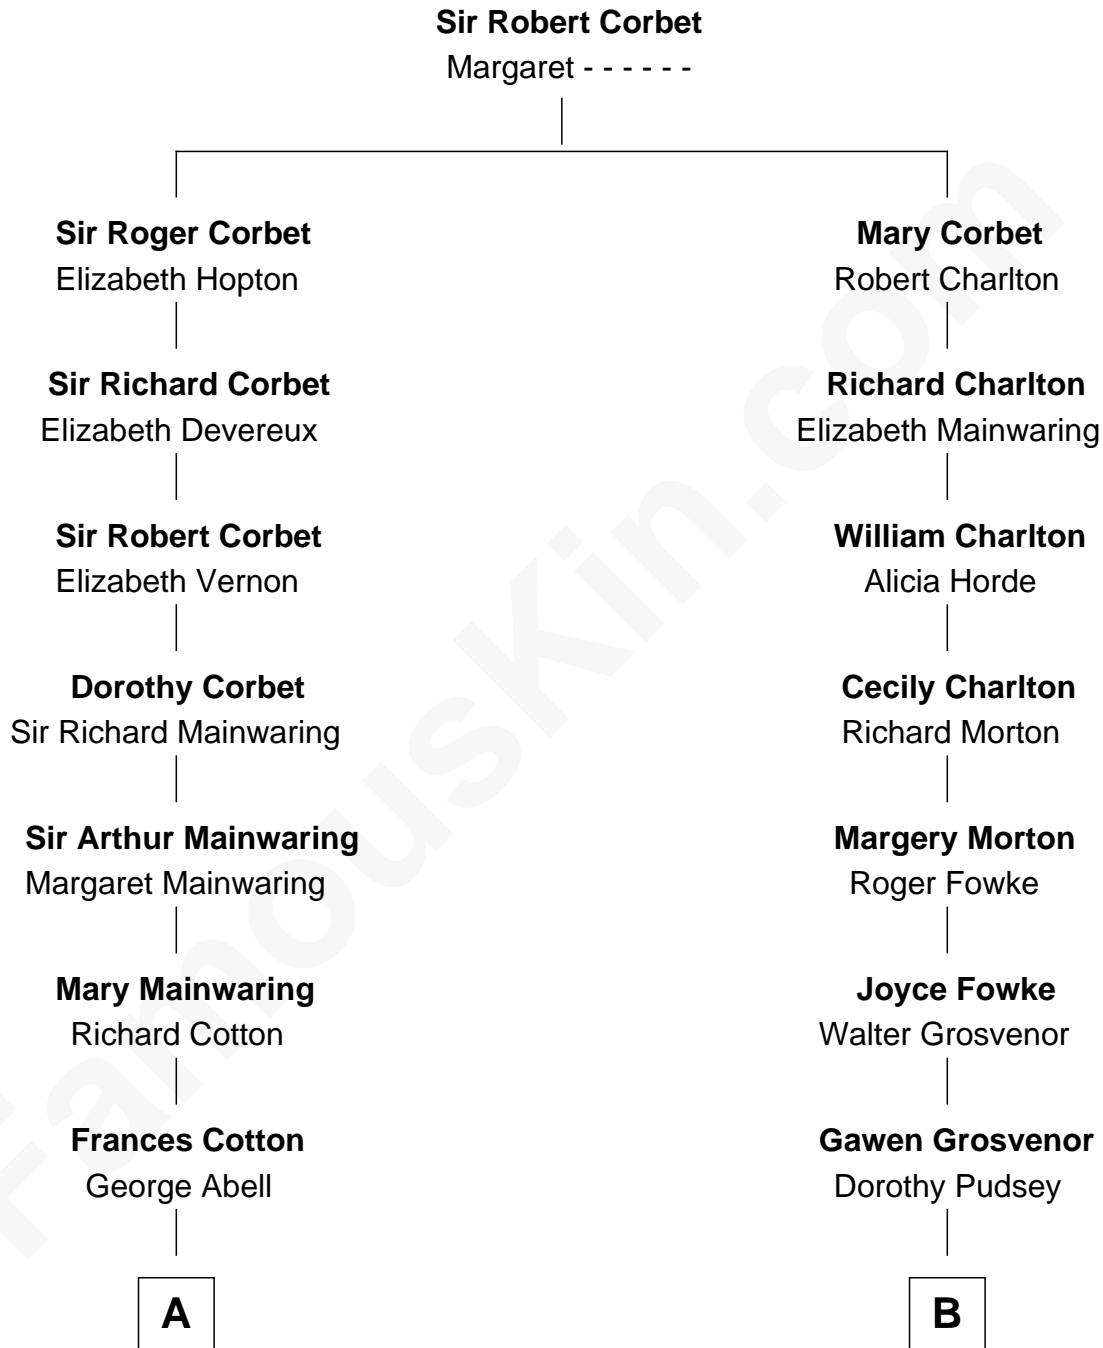

**FamousKin.com**  
**Relationship Chart of**  
**Richard Gere**  
*Movie Actor*

11th cousin 8 times removed of

**Francis Lightfoot Lee**  
*Signer of the Declaration of Independence*

**C**

—  
**William Stanton Tiffany**

Anna Rebecca Stevens

—  
**Doris Anna Tiffany**

Homer George Gere

—  
**Richard Gere**

*Movie Actor*

FamousKin.com