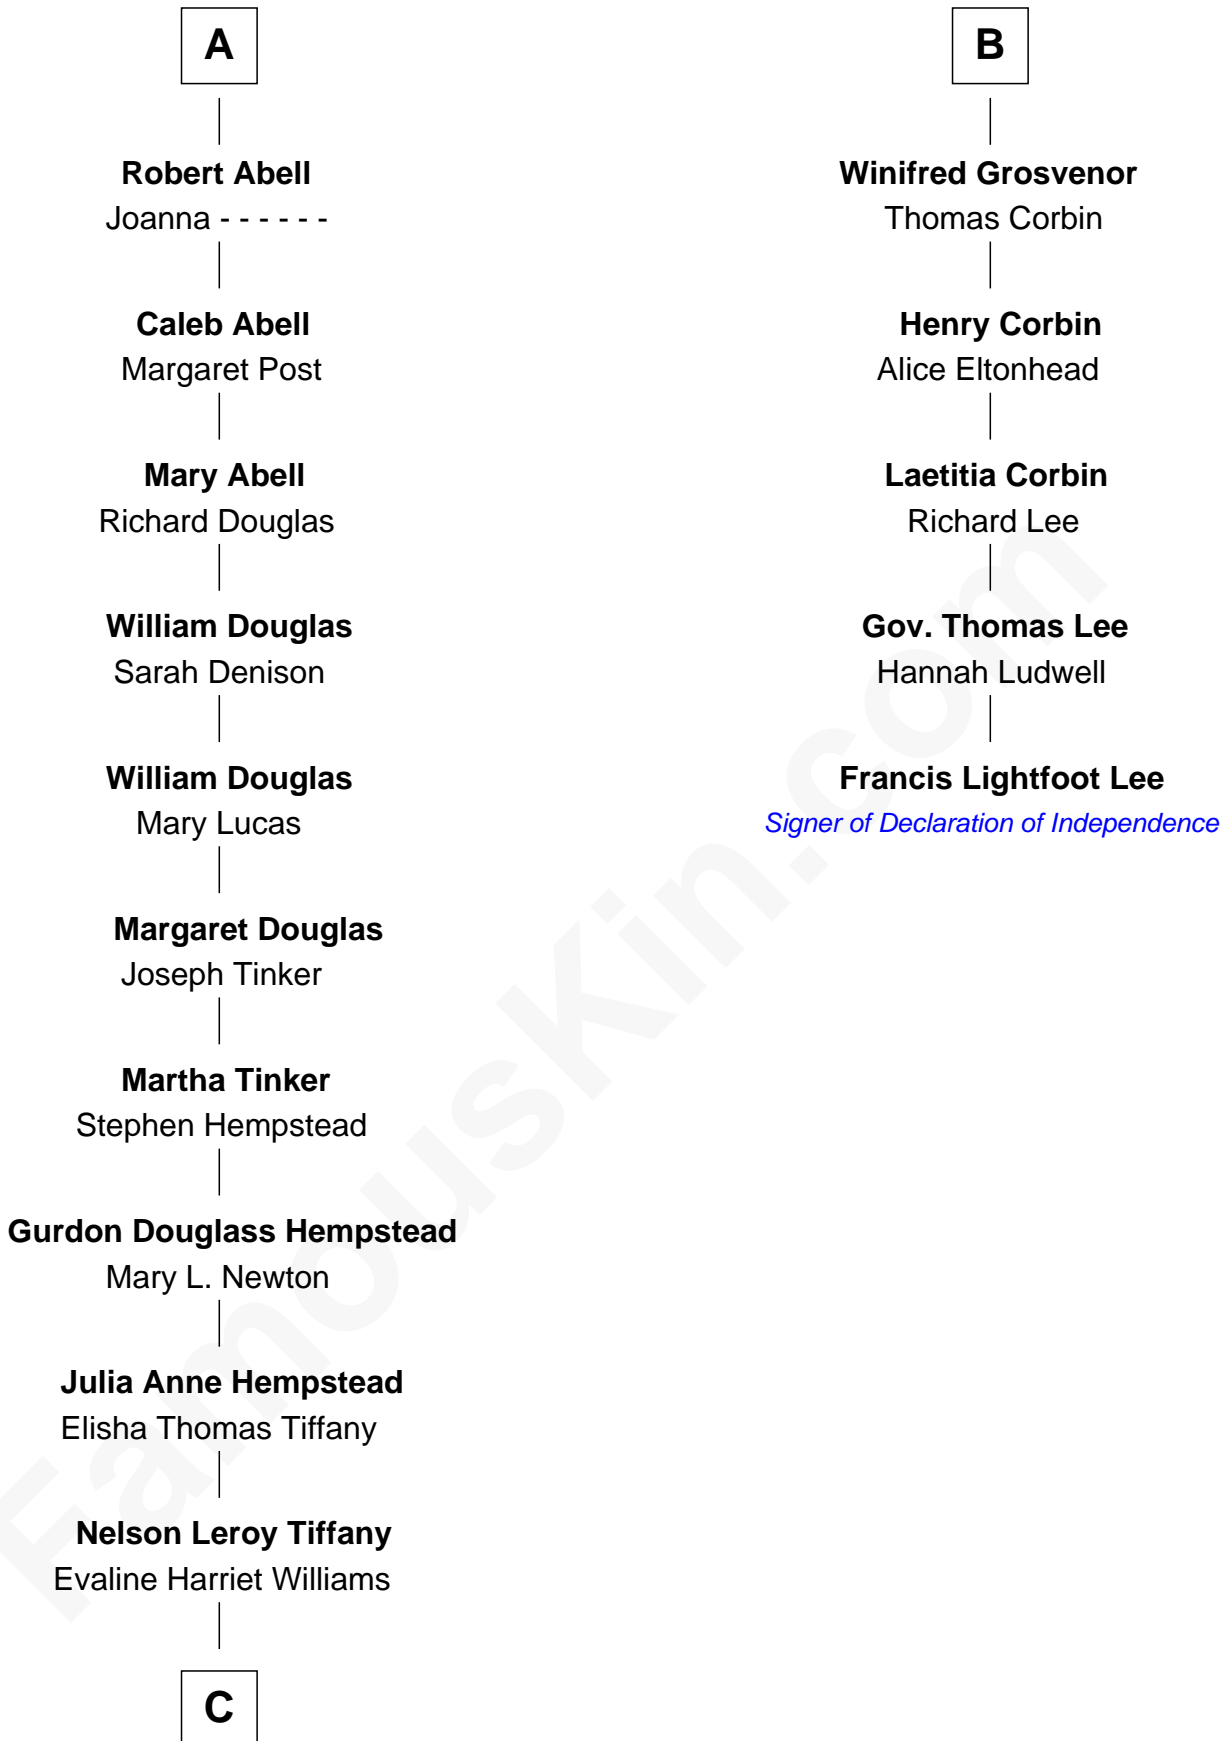

**FamousKin.com**  
**Relationship Chart of**  
**Richard Gere**  
*Movie Actor*

11th cousin 8 times removed of

**Francis Lightfoot Lee**  
*Signer of the Declaration of Independence*

**C**

—  
**William Stanton Tiffany**

Anna Rebecca Stevens

—  
**Doris Anna Tiffany**

Homer George Gere

—  
**Richard Gere**

*Movie Actor*

FamousKin.com