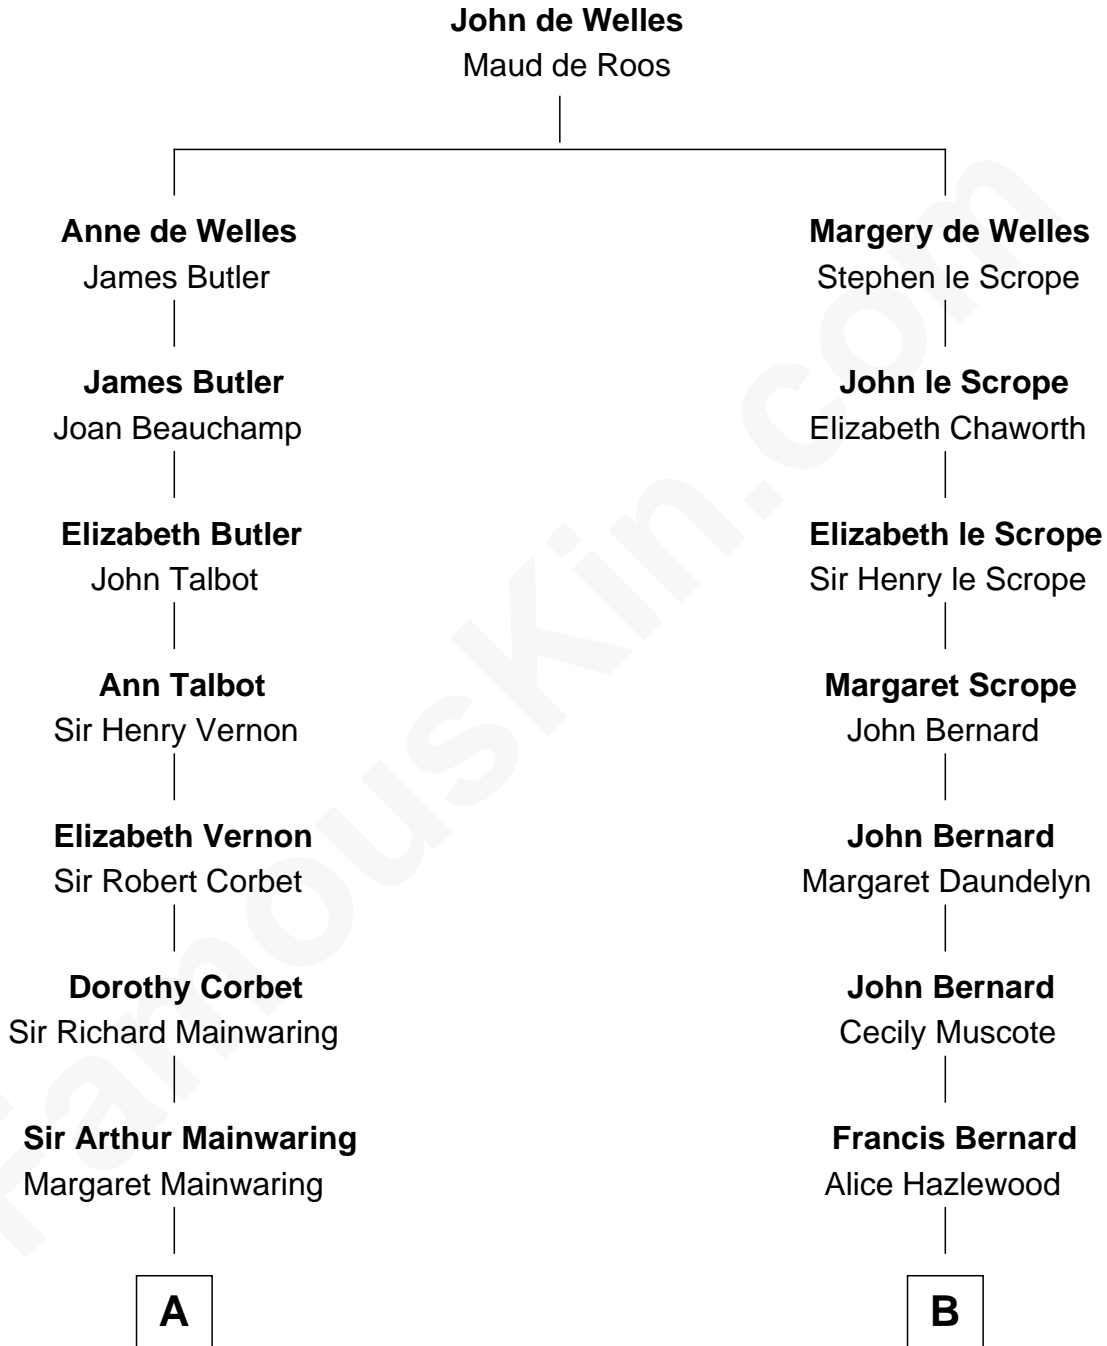

FamousKin.com
Relationship Chart of
Richard Gere
Movie Actor

12th cousin 9 times removed of
Francis Lightfoot Lee
Signer of the Declaration of Independence

C

—
Julia Anne Hempstead

Elisha Thomas Tiffany

—
Nelson Leroy Tiffany

Evaline Harriet Williams

—
William Stanton Tiffany

Anna Rebecca Stevens

—
Doris Anna Tiffany

Homer George Gere

—
Richard Gere

Movie Actor