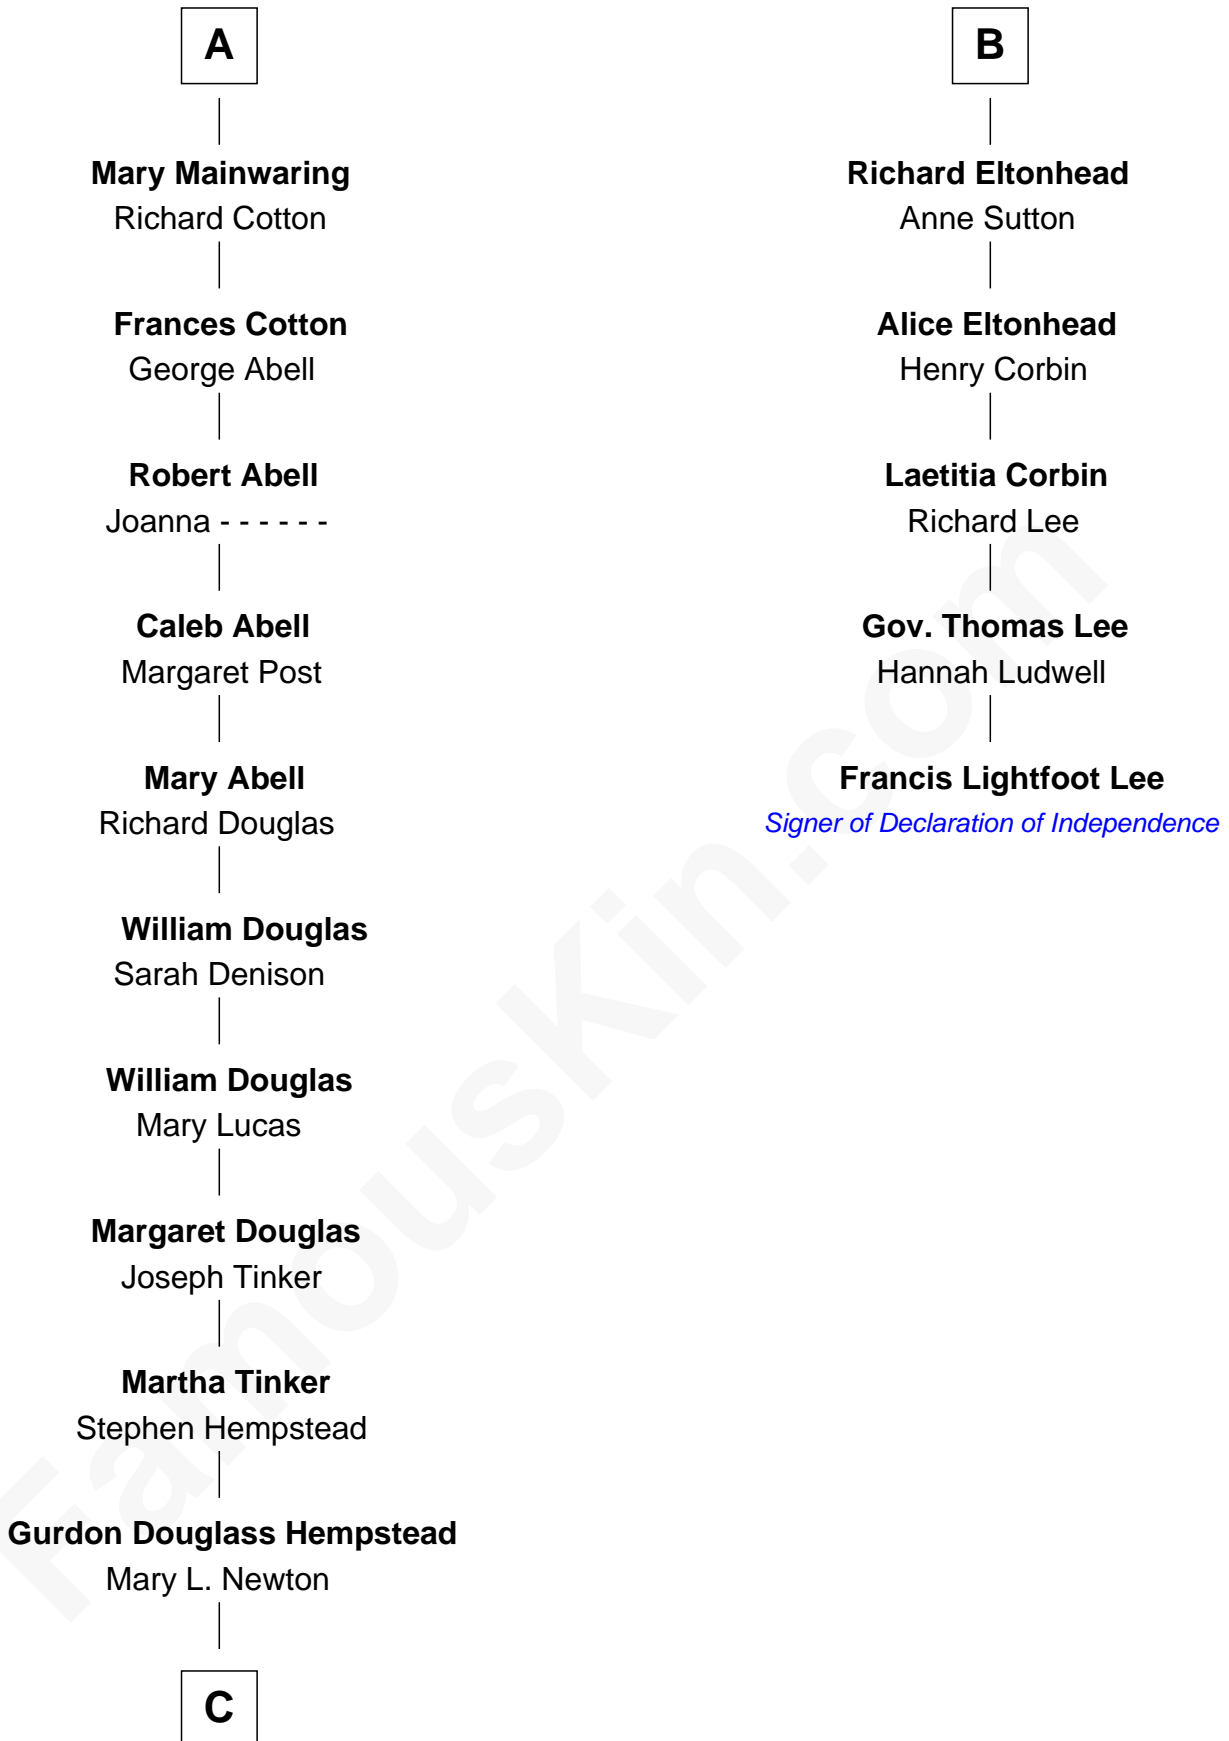

**FamousKin.com**  
**Relationship Chart of**  
**Richard Gere**  
*Movie Actor*

11th cousin 10 times removed of

**Francis Lightfoot Lee**  
*Signer of the Declaration of Independence*

**C**

**Julia Anne Hempstead**

Elisha Thomas Tiffany

**Nelson Leroy Tiffany**

Evaline Harriet Williams

**William Stanton Tiffany**

Anna Rebecca Stevens

**Doris Anna Tiffany**

Homer George Gere

**Richard Gere**