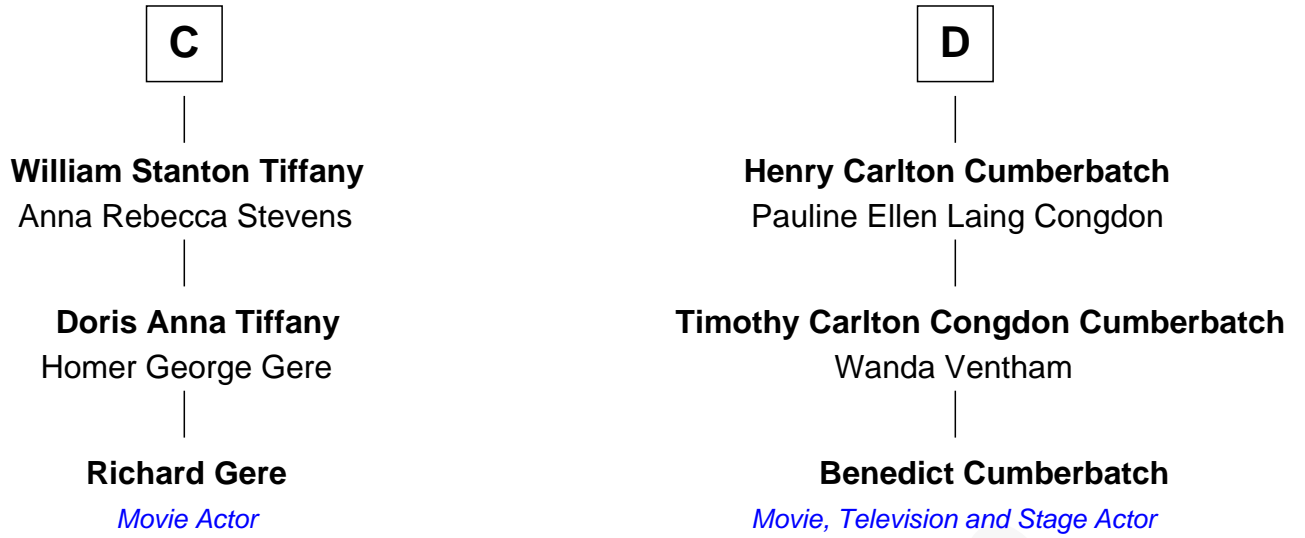

FamousKin.com Relationship Chart of

Richard Gere

Movie Actor

19th cousin of

Benedict Cumberbatch

Movie, Television and Stage Actor

Sir Walter Blount

Sancha de Ayala

Constance Blount

Sir John Sutton

Sir John Sutton

Elizabeth Berkeley

Jane Sutton

Thomas Mainwaring

Cecily Mainwaring

John Cotton

Sir George Cotton

Mary Onley

Richard Cotton

Mary Mainwaring

Frances Cotton

George Abell

A

Sir Thomas Blount

Sir Roger Corbet

Margaret Corbet

Sir Francis Palmes

Sir Francis Palmes

Mary Hadnall

B

FamousKin.com