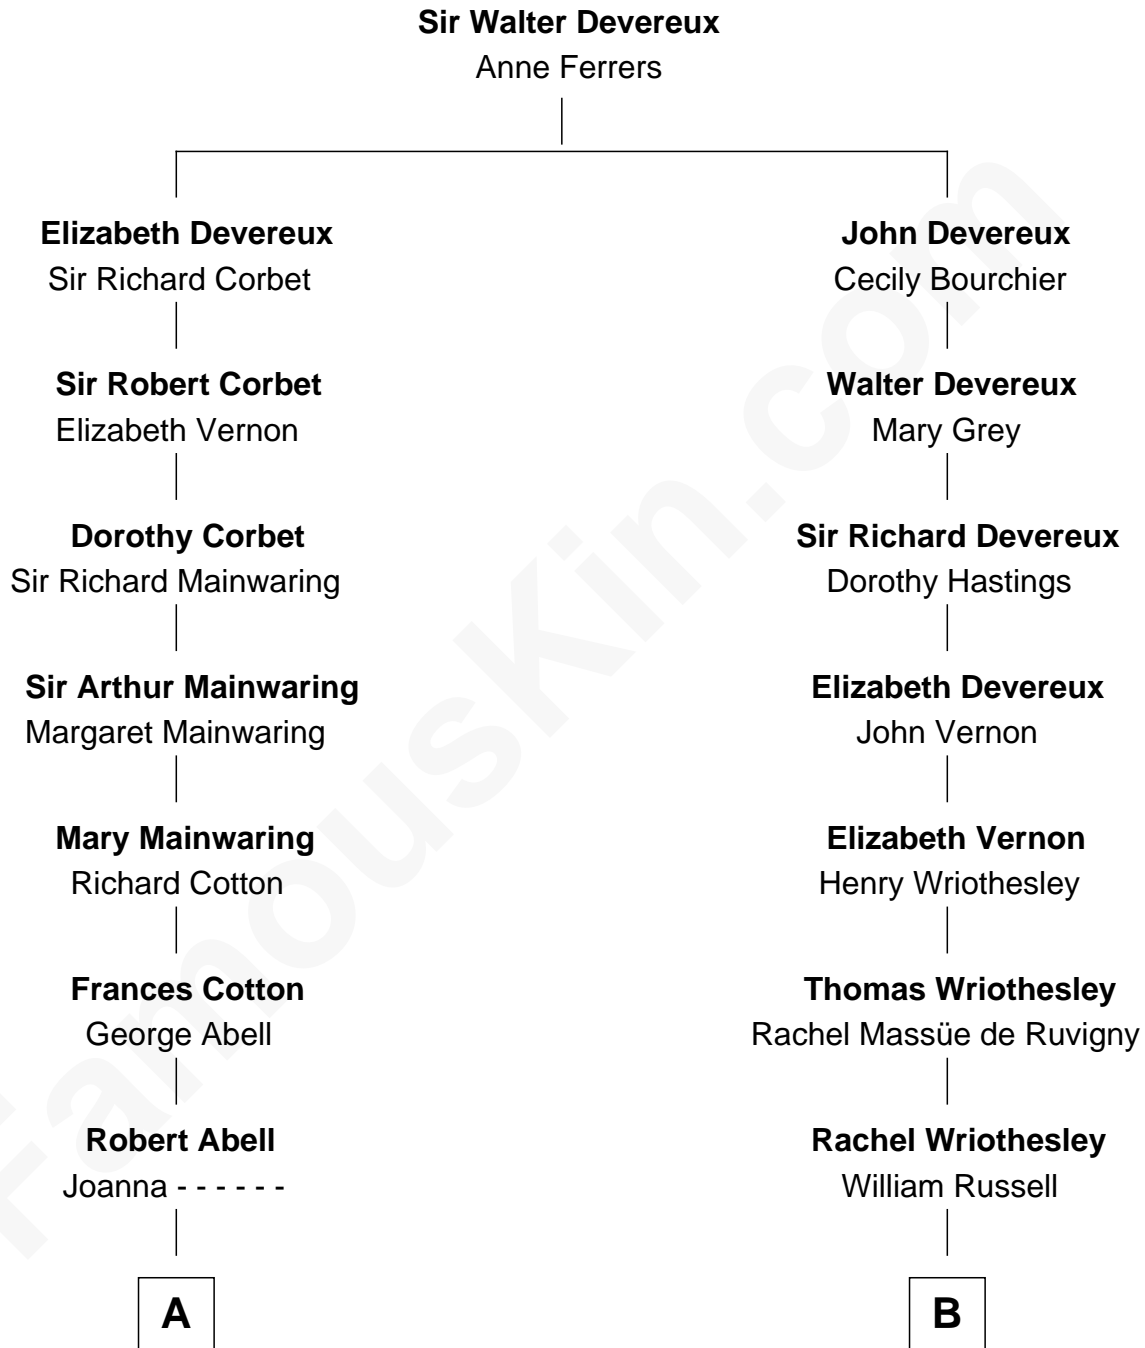

# FamousKin.com Relationship Chart of

**Richard Gere**

*Movie Actor*

15th cousin 3 times removed of

**Queen Elizabeth II**

*Queen of the United Kingdom*

**C**

**Doris Anna Tiffany**  
Homer George Gere

**Richard Gere**  
*Movie Actor*

FamousKin.com