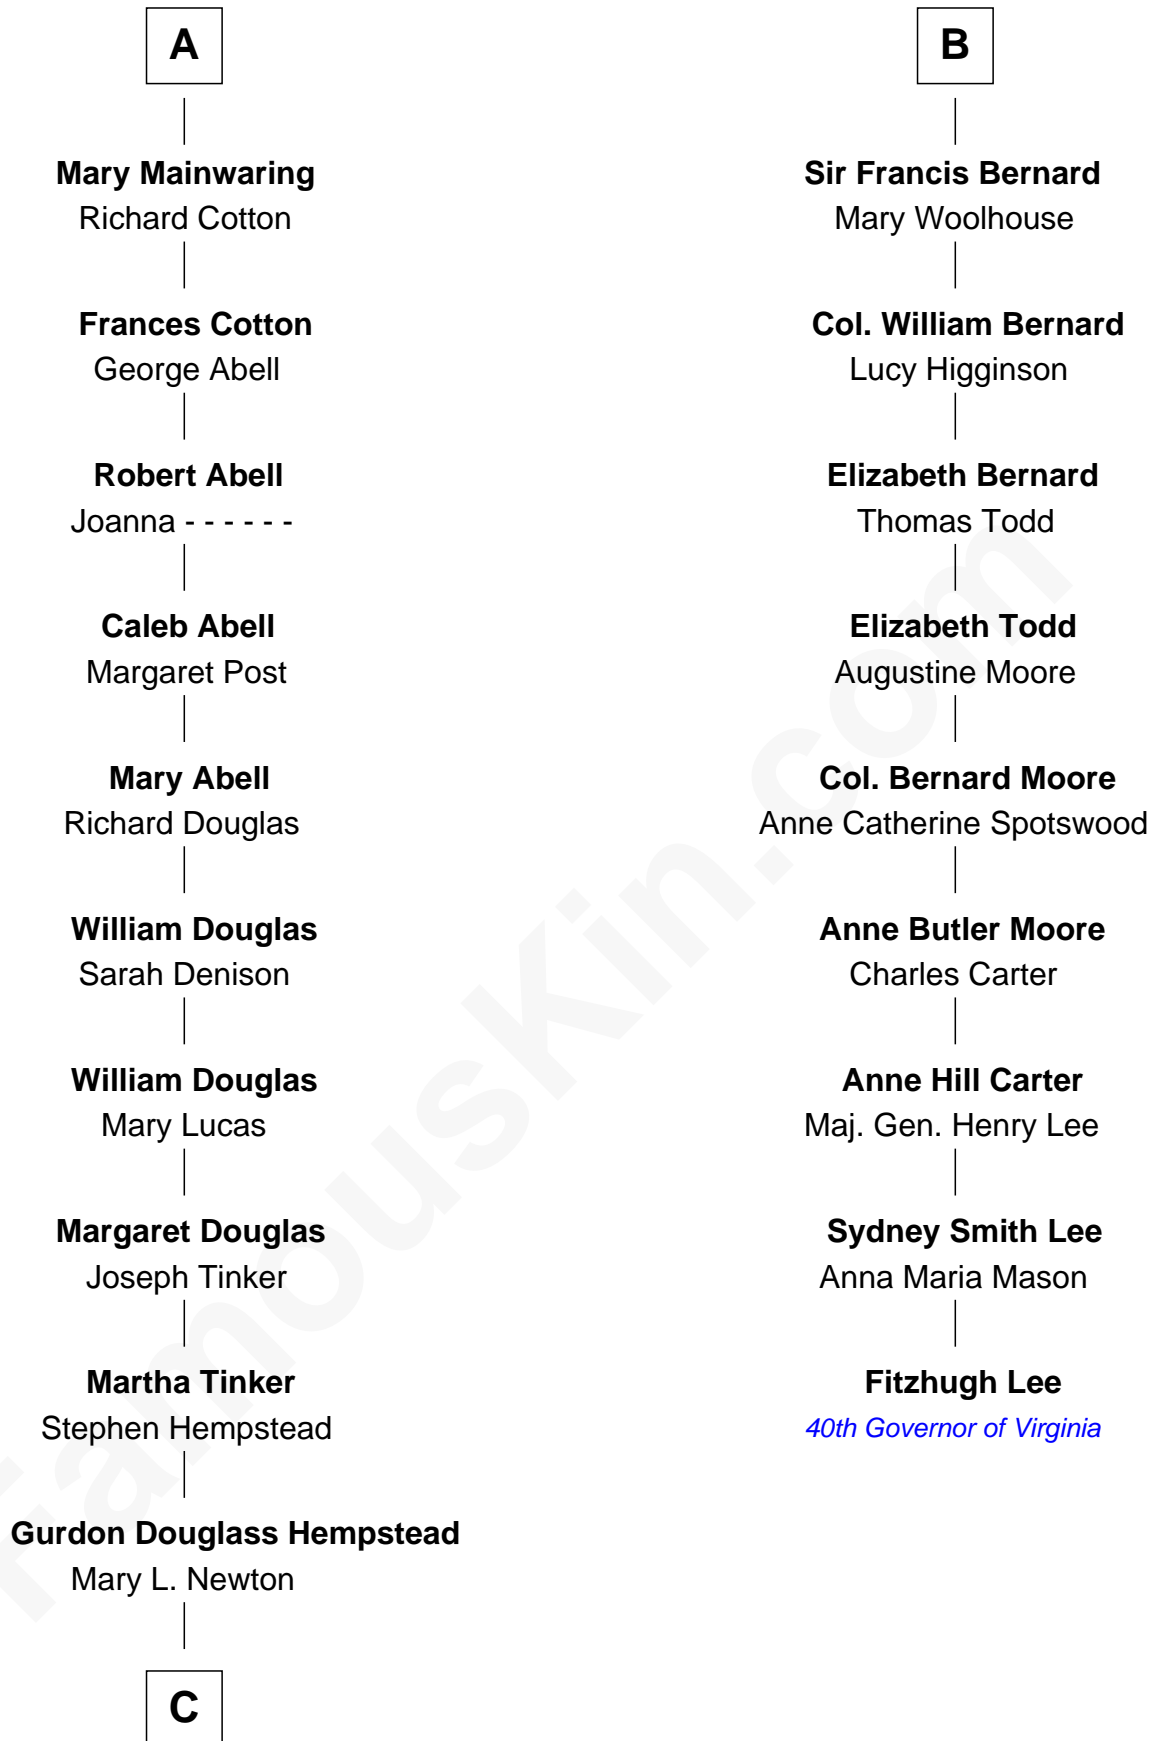

FamousKin.com Relationship Chart of

Richard Gere

Movie Actor

15th cousin 6 times removed of

Fitzhugh Lee

40th Governor of Virginia

John de Welles

Maud de Roos

Elizabeth Vernon

Sir Robert Corbet

Dorothy Corbet

Sir Richard Mainwaring

Sir Arthur Mainwaring

Margaret Mainwaring

A

Margery de Welles

Margaret Daundelyn

John Bernard

Cecily Muscote

Francis Bernard

Alice Hazlewood

B

C

Julia Anne Hempstead

Elisha Thomas Tiffany

Nelson Leroy Tiffany

Evaline Harriet Williams

William Stanton Tiffany

Anna Rebecca Stevens

Doris Anna Tiffany

Homer George Gere

Richard Gere