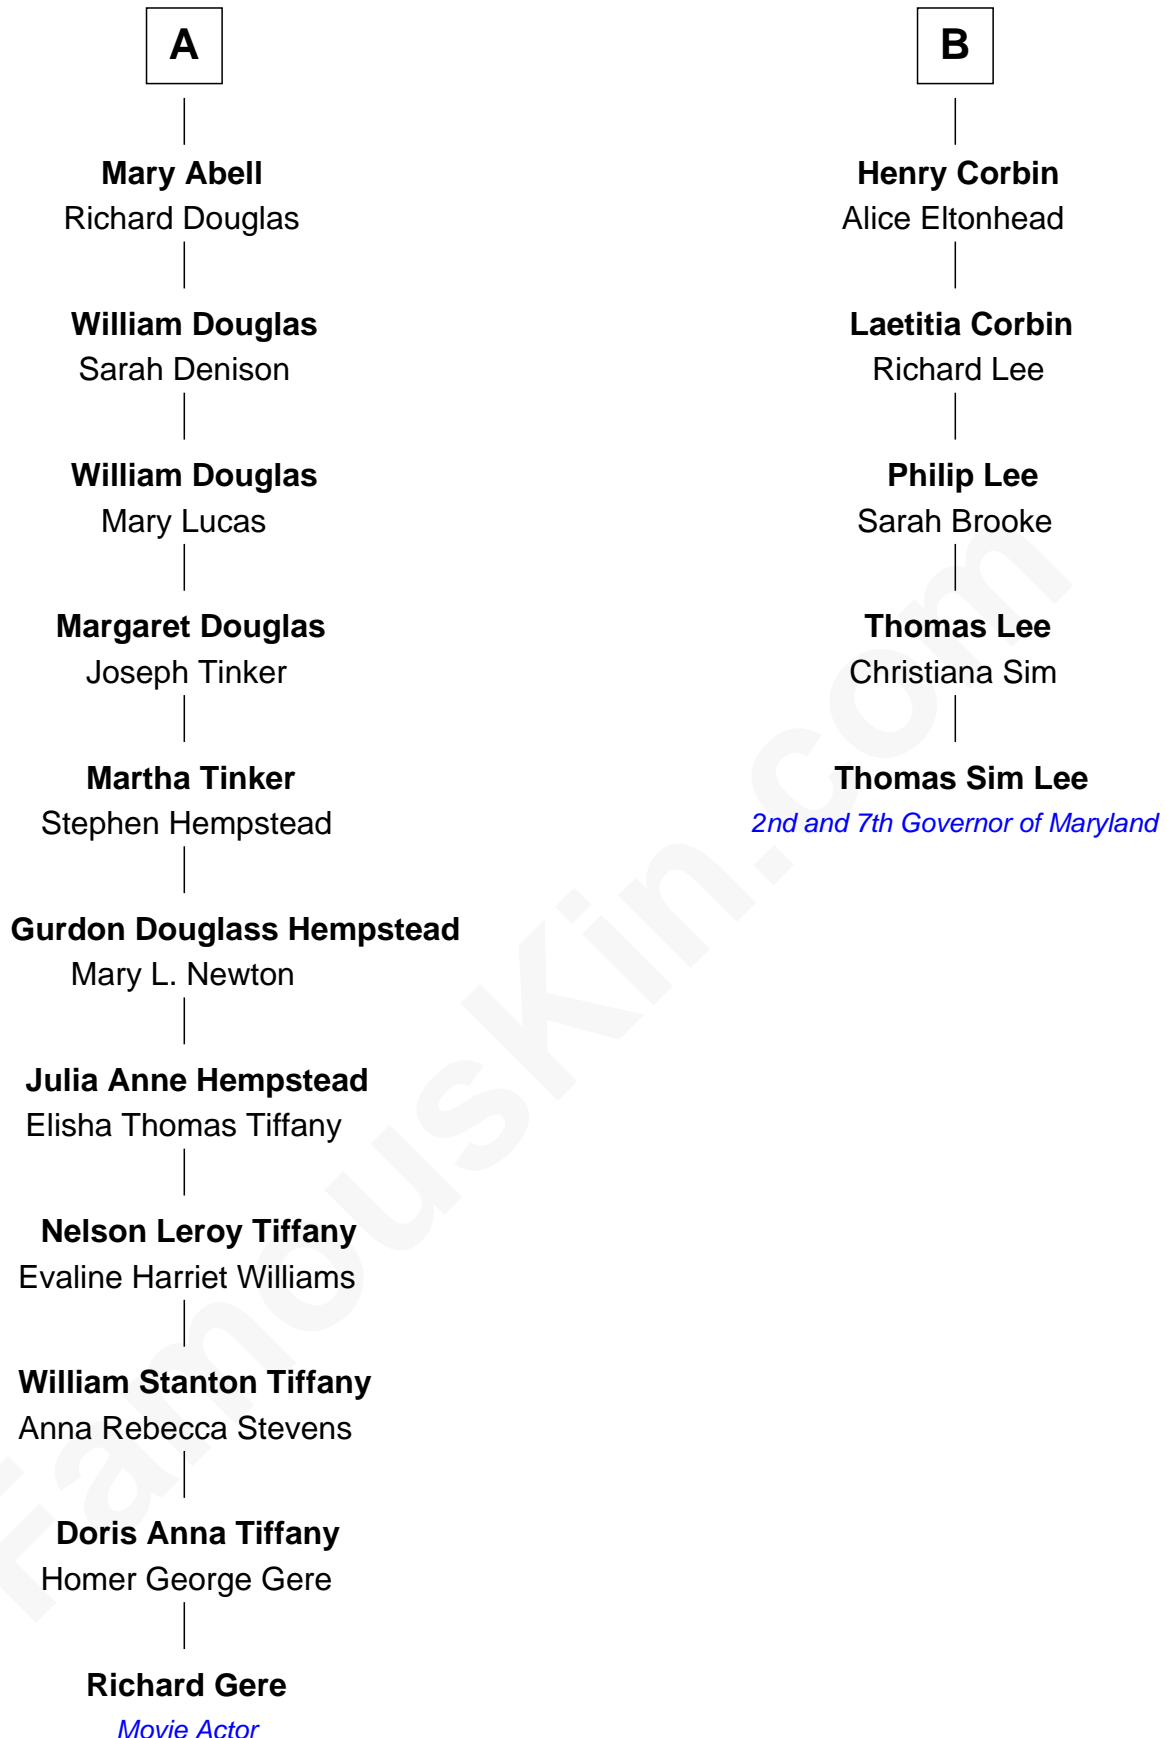

FamousKin.com
Relationship Chart of
Richard Gere
Movie Actor

11th cousin 6 times removed of

Thomas Sim Lee
2nd and 7th Governor of Maryland

Richard Gere photo by [Francesco \(spaceodissey\)](#) [\(CC BY 2.0\)](#)