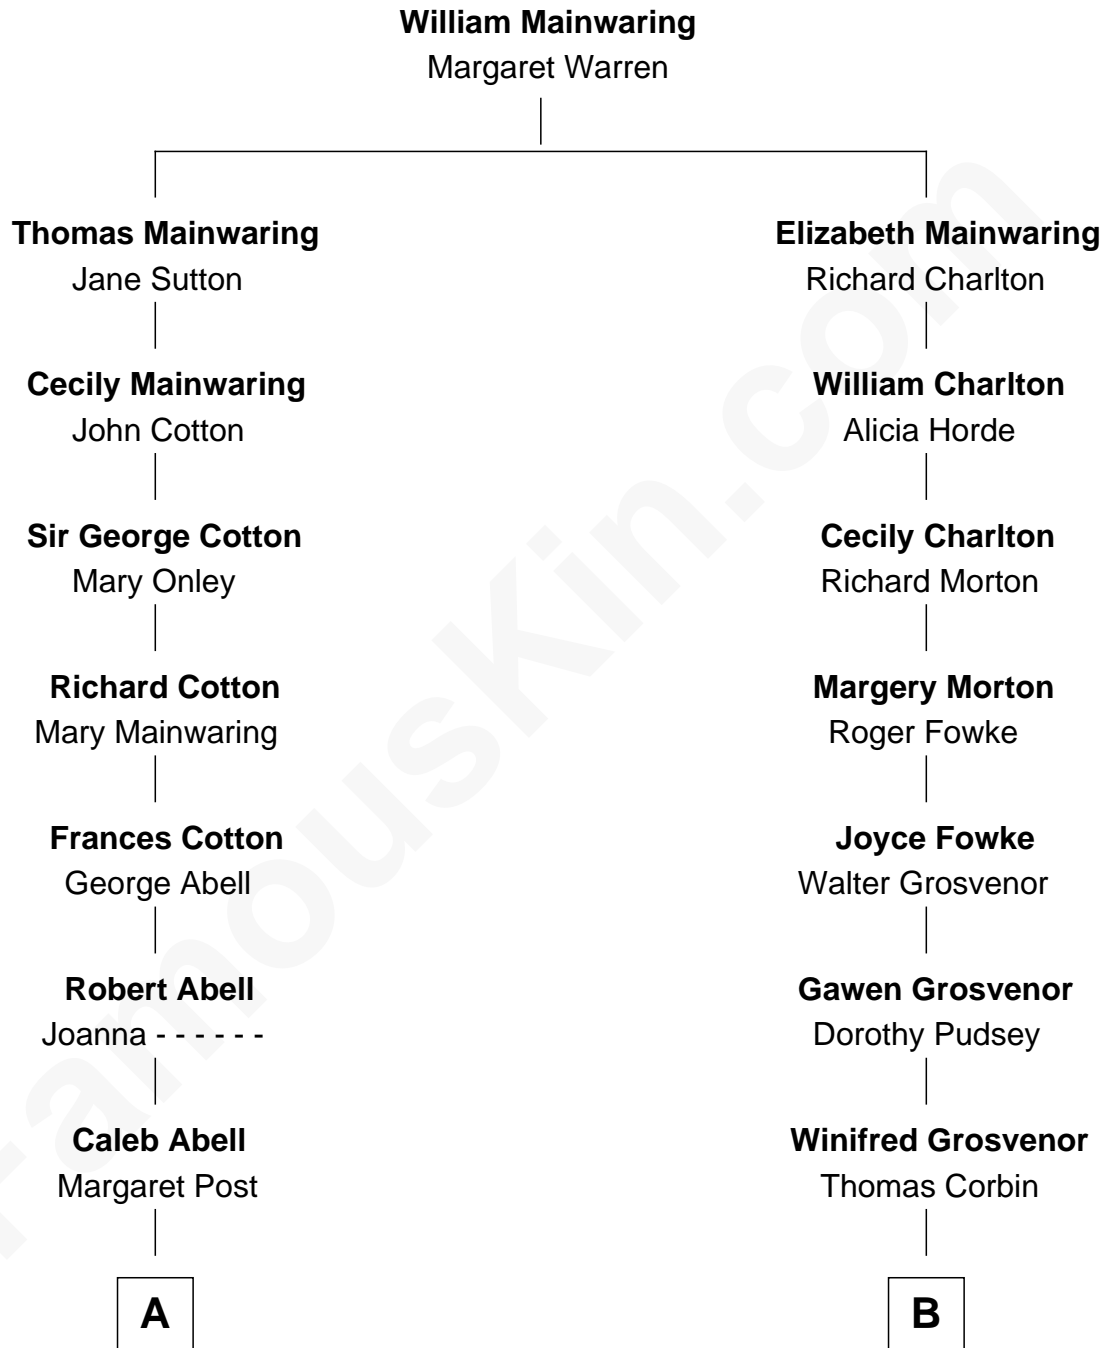

FamousKin.com
Relationship Chart of
Richard Gere
Movie Actor

11th cousin 6 times removed of

Thomas Sim Lee
2nd and 7th Governor of Maryland

Richard Gere photo by [Francesco \(spaceodissey\)](#) [\(CC BY 2.0\)](#)