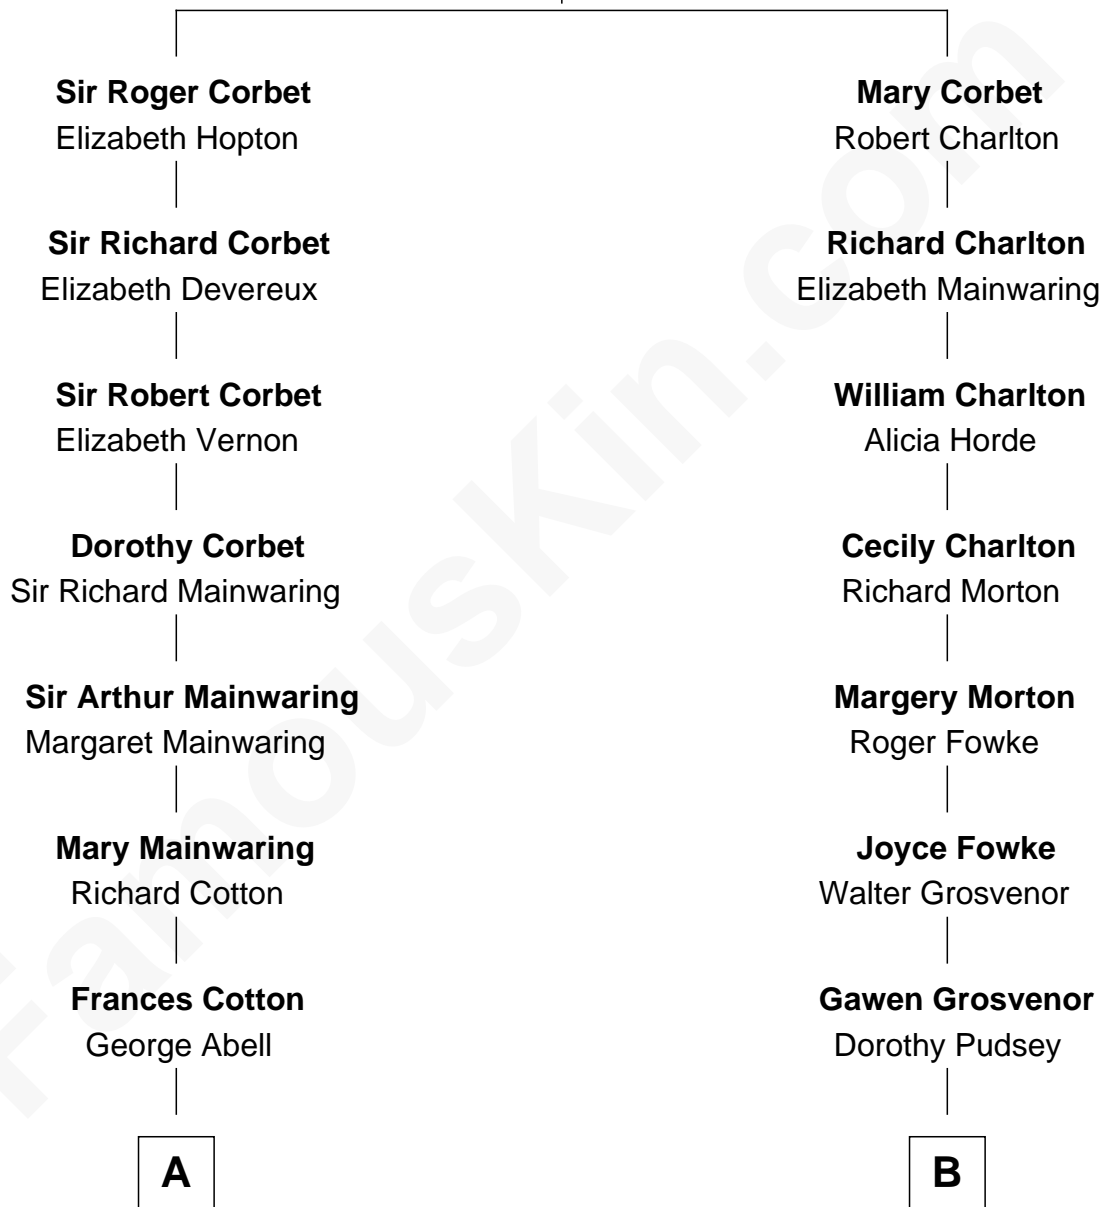

# FamousKin.com Relationship Chart of

**Richard Gere**

*Movie Actor*

12th cousin 7 times removed of

**Thomas Sim Lee**

*2nd and 7th Governor of Maryland*

**Sir Robert Corbet**

Margaret - - - - -

**C**

—  
**William Stanton Tiffany**  
Anna Rebecca Stevens

—  
**Doris Anna Tiffany**  
Homer George Gere

—  
**Richard Gere**  
*Movie Actor*

FamousKin.com