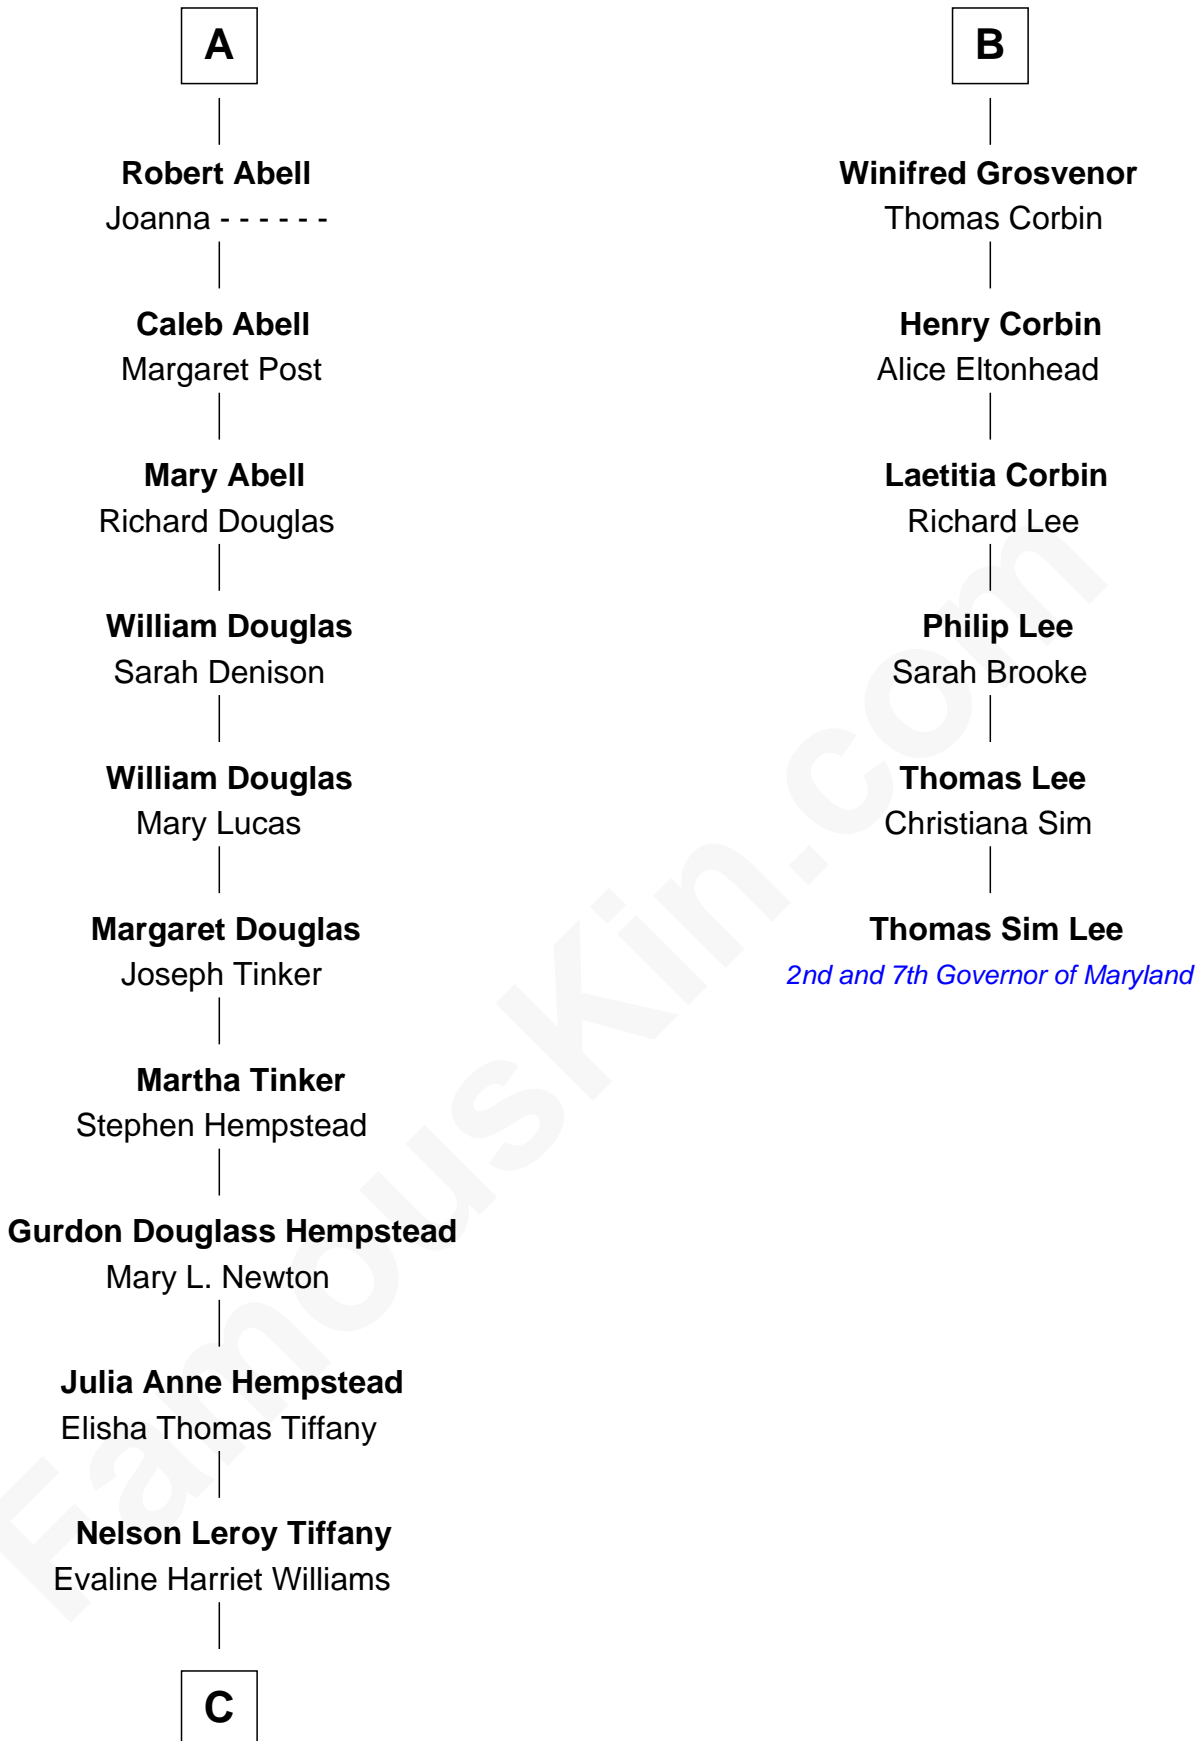

# FamousKin.com Relationship Chart of

**Richard Gere**

*Movie Actor*

12th cousin 7 times removed of

**Thomas Sim Lee**

*2nd and 7th Governor of Maryland*

**Sir Robert Corbet**

Margaret - - - - -

**C**

—  
**William Stanton Tiffany**  
Anna Rebecca Stevens

—  
**Doris Anna Tiffany**  
Homer George Gere

—  
**Richard Gere**  
*Movie Actor*

FamousKin.com