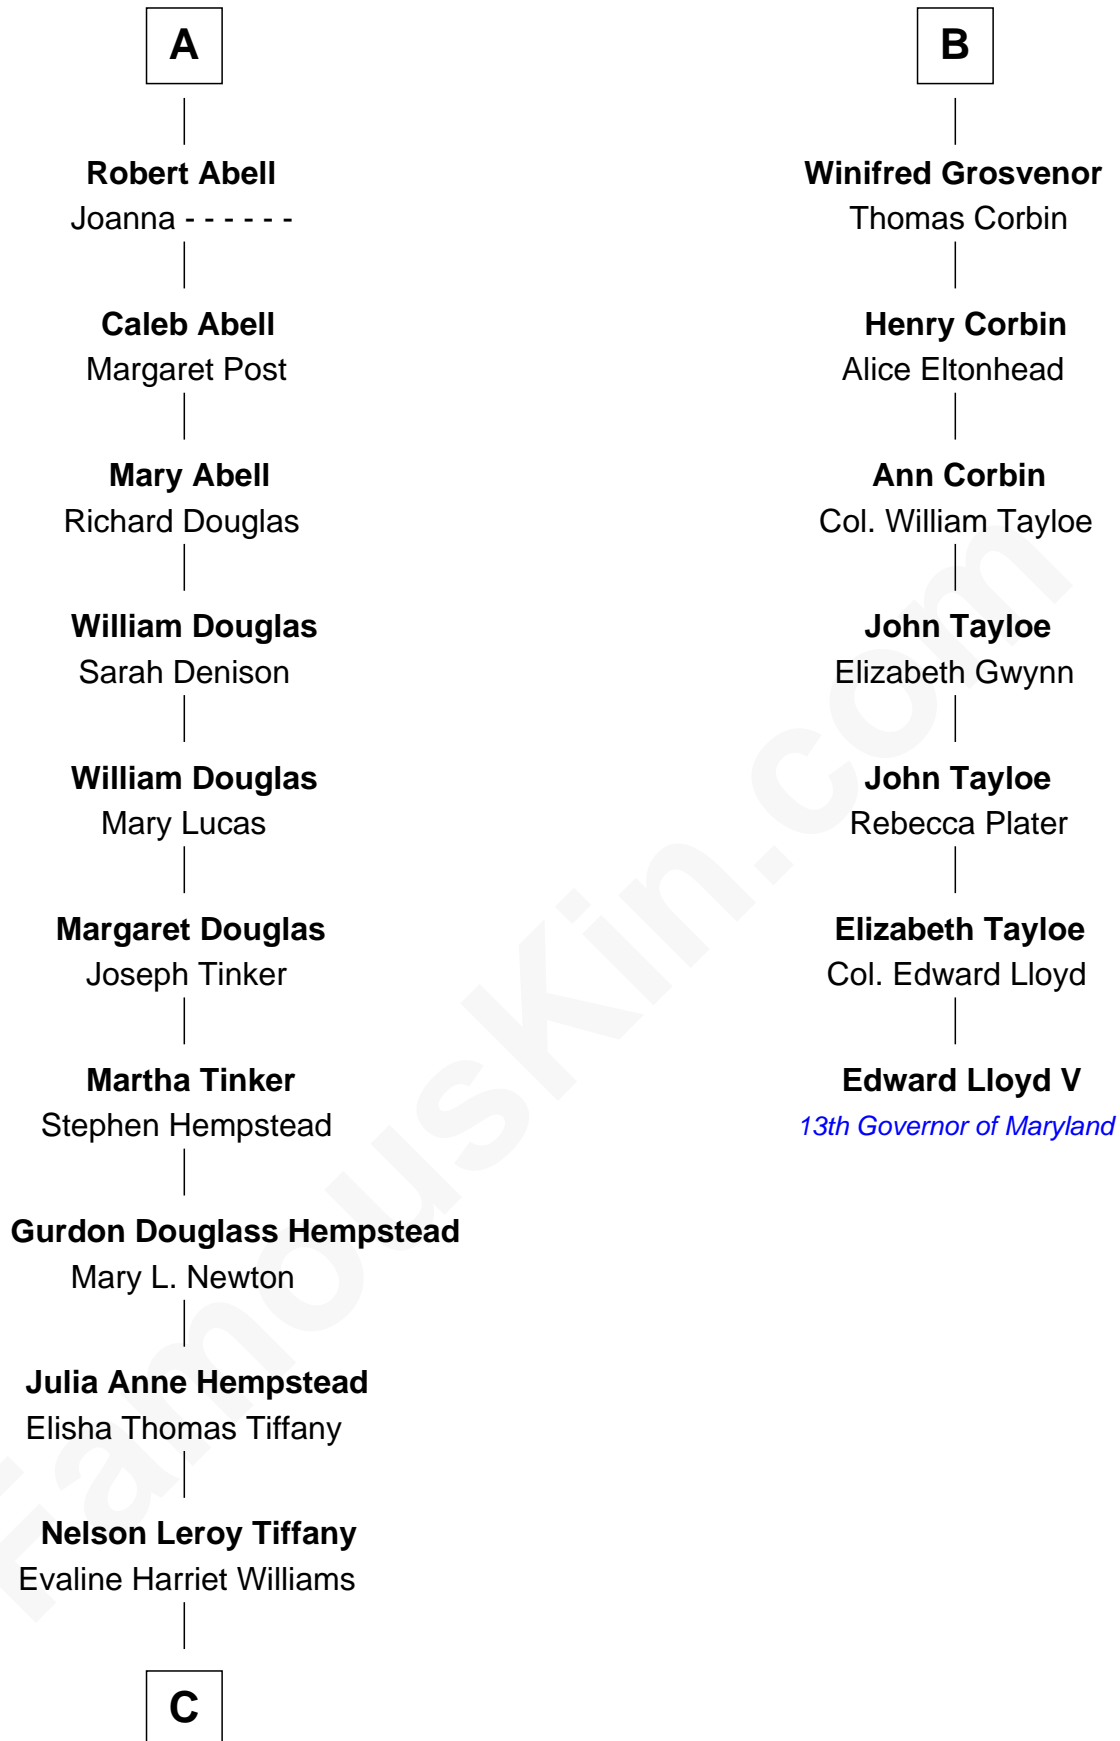

FamousKin.com Relationship Chart of

Richard Gere

Movie Actor

13th cousin 6 times removed of

Edward Lloyd V

13th Governor of Maryland

Sir Robert Corbet

Margaret - - - - -

C

—
William Stanton Tiffany

Anna Rebecca Stevens

—
Doris Anna Tiffany

Homer George Gere

—
Richard Gere

Movie Actor

FamousKin.com