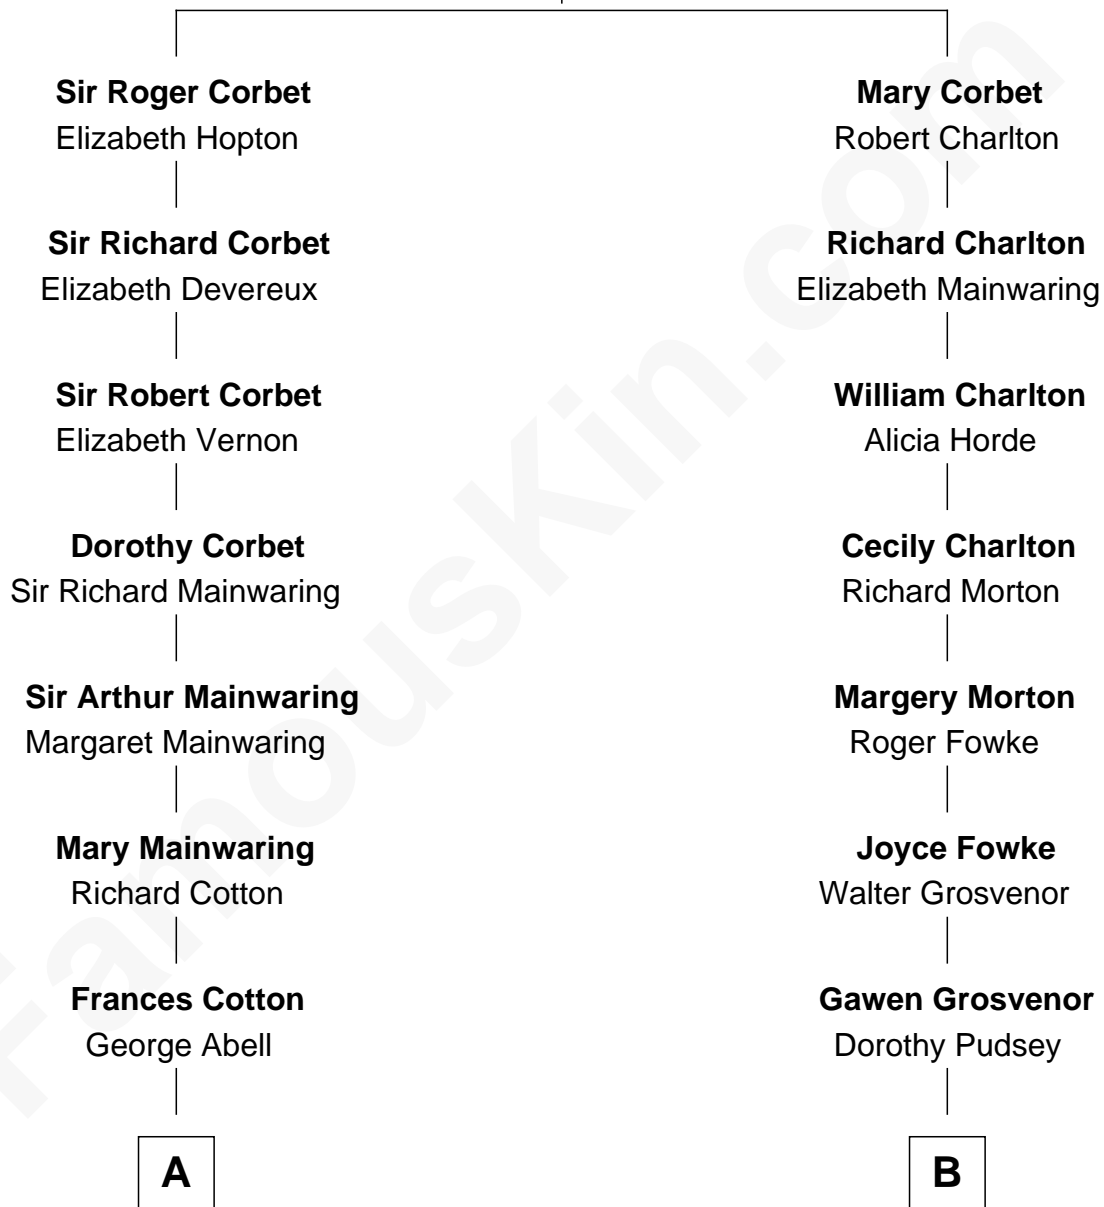

FamousKin.com Relationship Chart of

Richard Gere

Movie Actor

13th cousin 6 times removed of

Edward Lloyd V

13th Governor of Maryland

Sir Robert Corbet

Margaret - - - - -

C

—
William Stanton Tiffany

Anna Rebecca Stevens

—
Doris Anna Tiffany

Homer George Gere

—
Richard Gere

Movie Actor

FamousKin.com