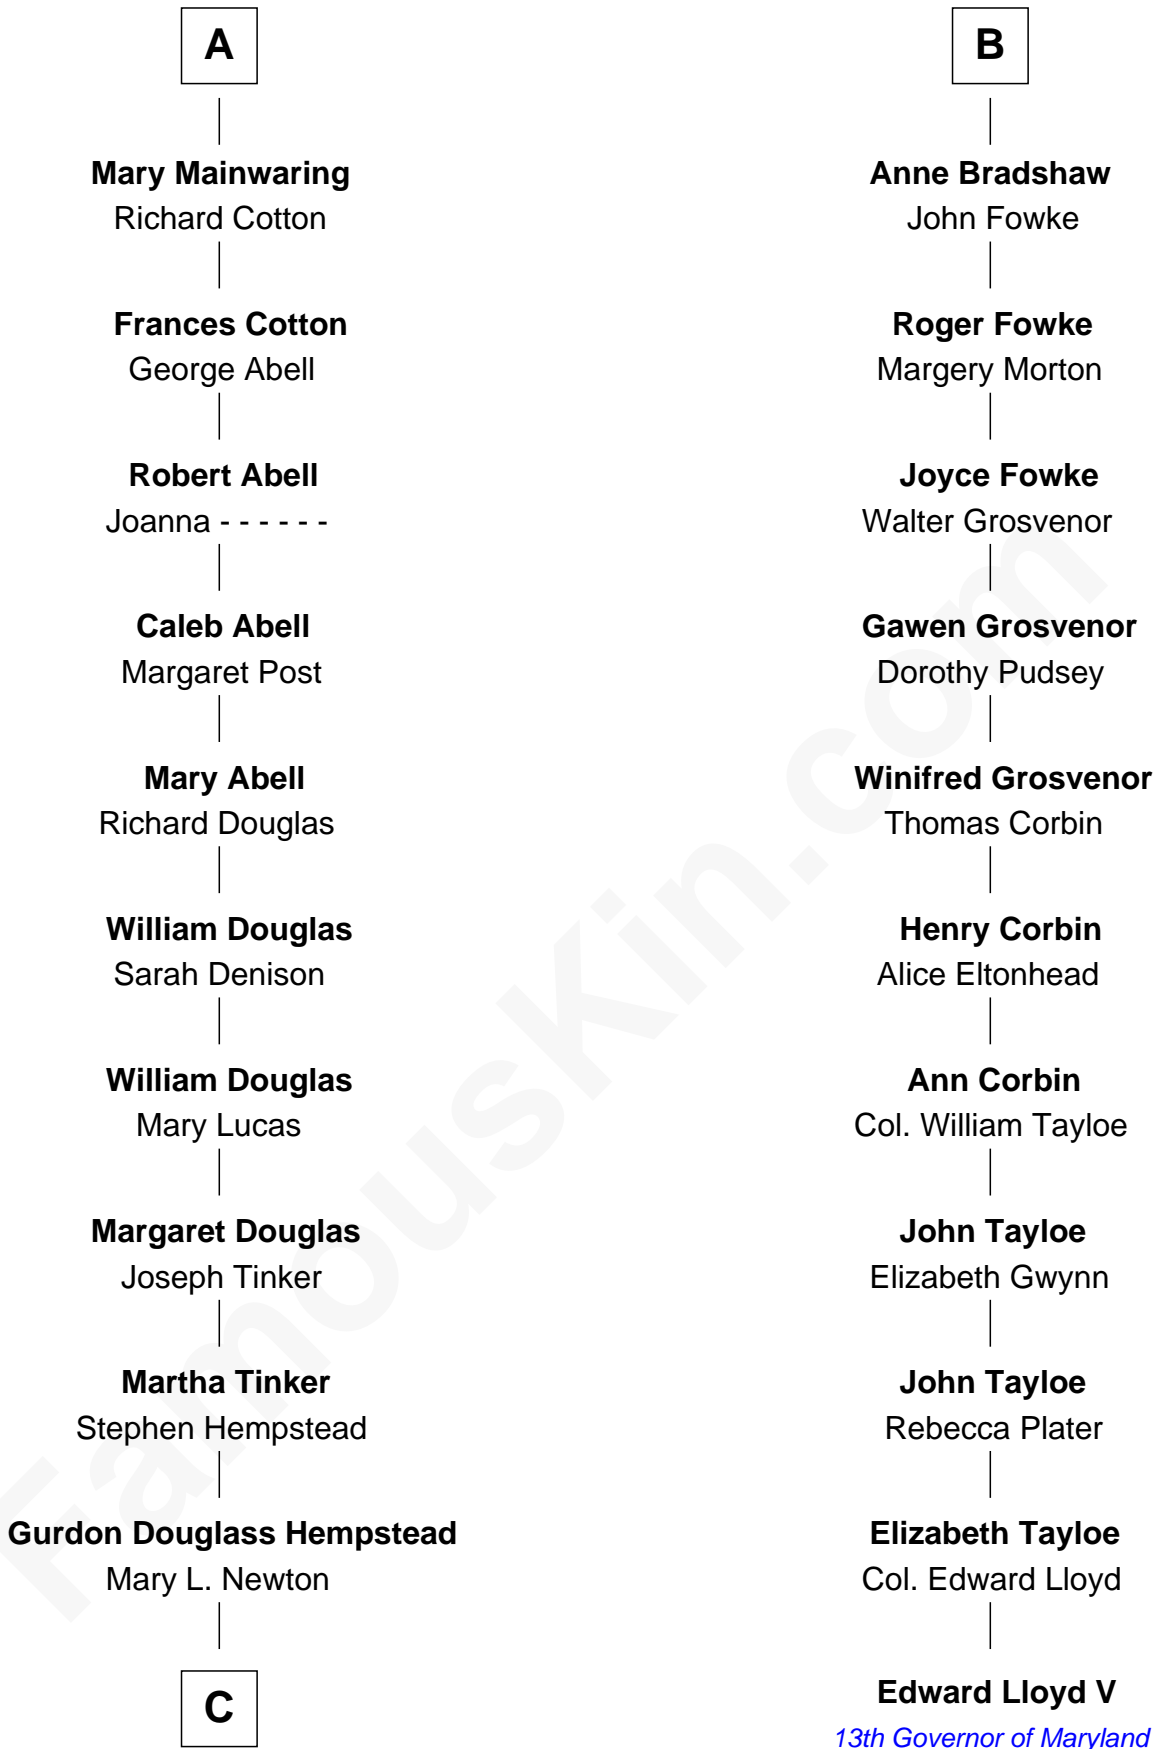

# FamousKin.com Relationship Chart of

**Richard Gere**

*Movie Actor*

17th cousin 4 times removed of

**Edward Lloyd V**

*13th Governor of Maryland*

**John de Welles**

Maud de Roos

**C**

—  
**Julia Anne Hempstead**

Elisha Thomas Tiffany

—  
**Nelson Leroy Tiffany**

Evaline Harriet Williams

—  
**William Stanton Tiffany**

Anna Rebecca Stevens

—  
**Doris Anna Tiffany**