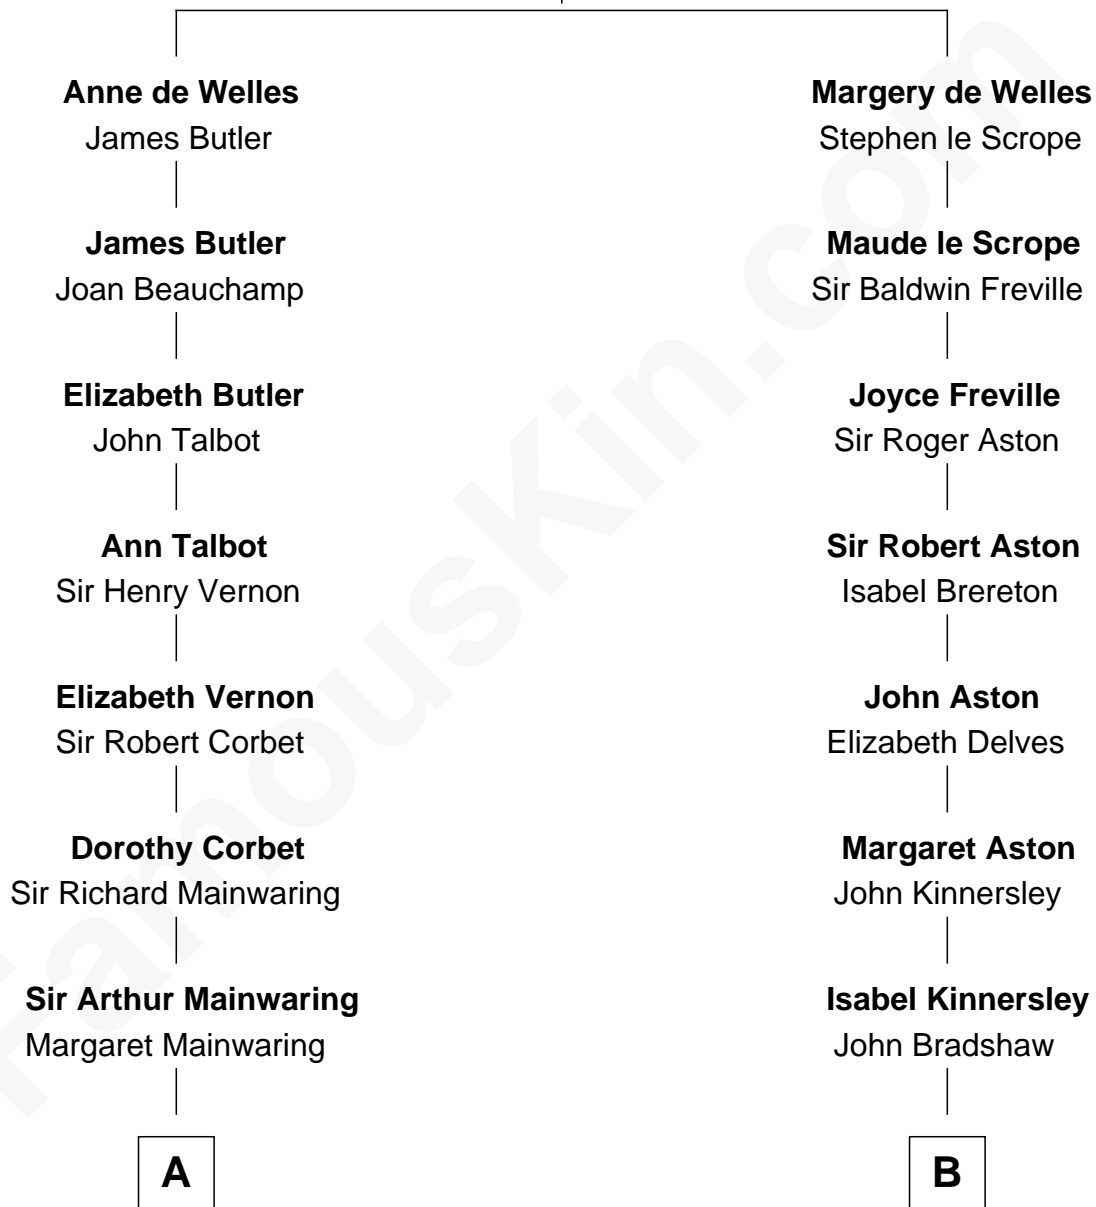

# FamousKin.com Relationship Chart of

**Richard Gere**

*Movie Actor*

17th cousin 4 times removed of

**Edward Lloyd V**

*13th Governor of Maryland*

**John de Welles**

Maud de Roos

**C**

—  
**Julia Anne Hempstead**

Elisha Thomas Tiffany

—  
**Nelson Leroy Tiffany**

Evaline Harriet Williams

—  
**William Stanton Tiffany**

Anna Rebecca Stevens

—  
**Doris Anna Tiffany**