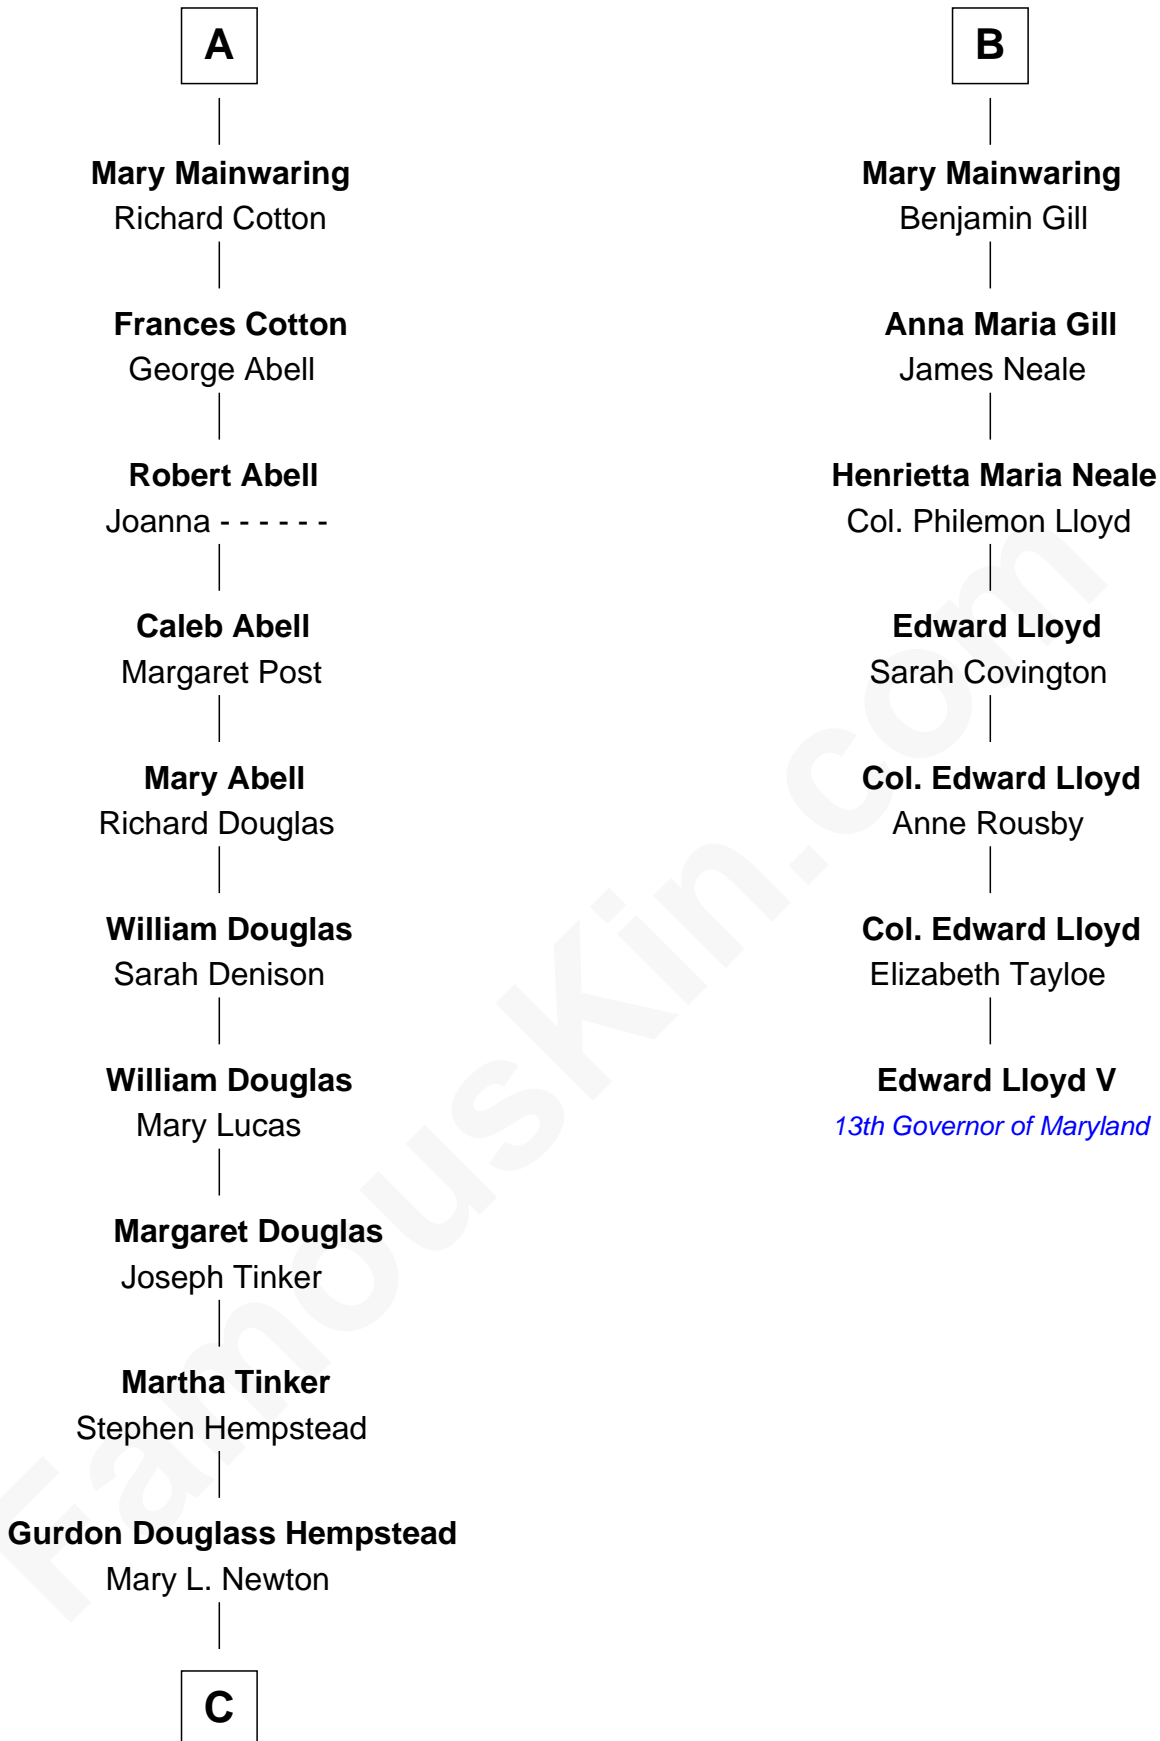

FamousKin.com Relationship Chart of

Richard Gere

Movie Actor

13th cousin 8 times removed of

Edward Lloyd V

13th Governor of Maryland

Sir Richard Fitzalan

Elizabeth de Bohun

Joan Fitzalan
Sir William Beauchamp

Joan Beauchamp
James Butler

Elizabeth Butler
John Talbot

Ann Talbot
Sir Henry Vernon

Elizabeth Vernon
Sir Robert Corbet

Dorothy Corbet
Sir Richard Mainwaring

Sir Arthur Mainwaring
Margaret Mainwaring

A

Elizabeth Fitzalan
Sir Robert Goushill

Joan Goushill
Sir Thomas Stanley

Sir John Stanley
Elizabeth Weever

Margery Stanley
Sir William Torbock

Thomas Torbock
Elizabeth Moore

William Torbock
Catherine Gerard

Margaret Torbock
Oliver Mainwaring

B

C

—
Julia Anne Hempstead

Elisha Thomas Tiffany

—
Nelson Leroy Tiffany

Evaline Harriet Williams

—
William Stanton Tiffany