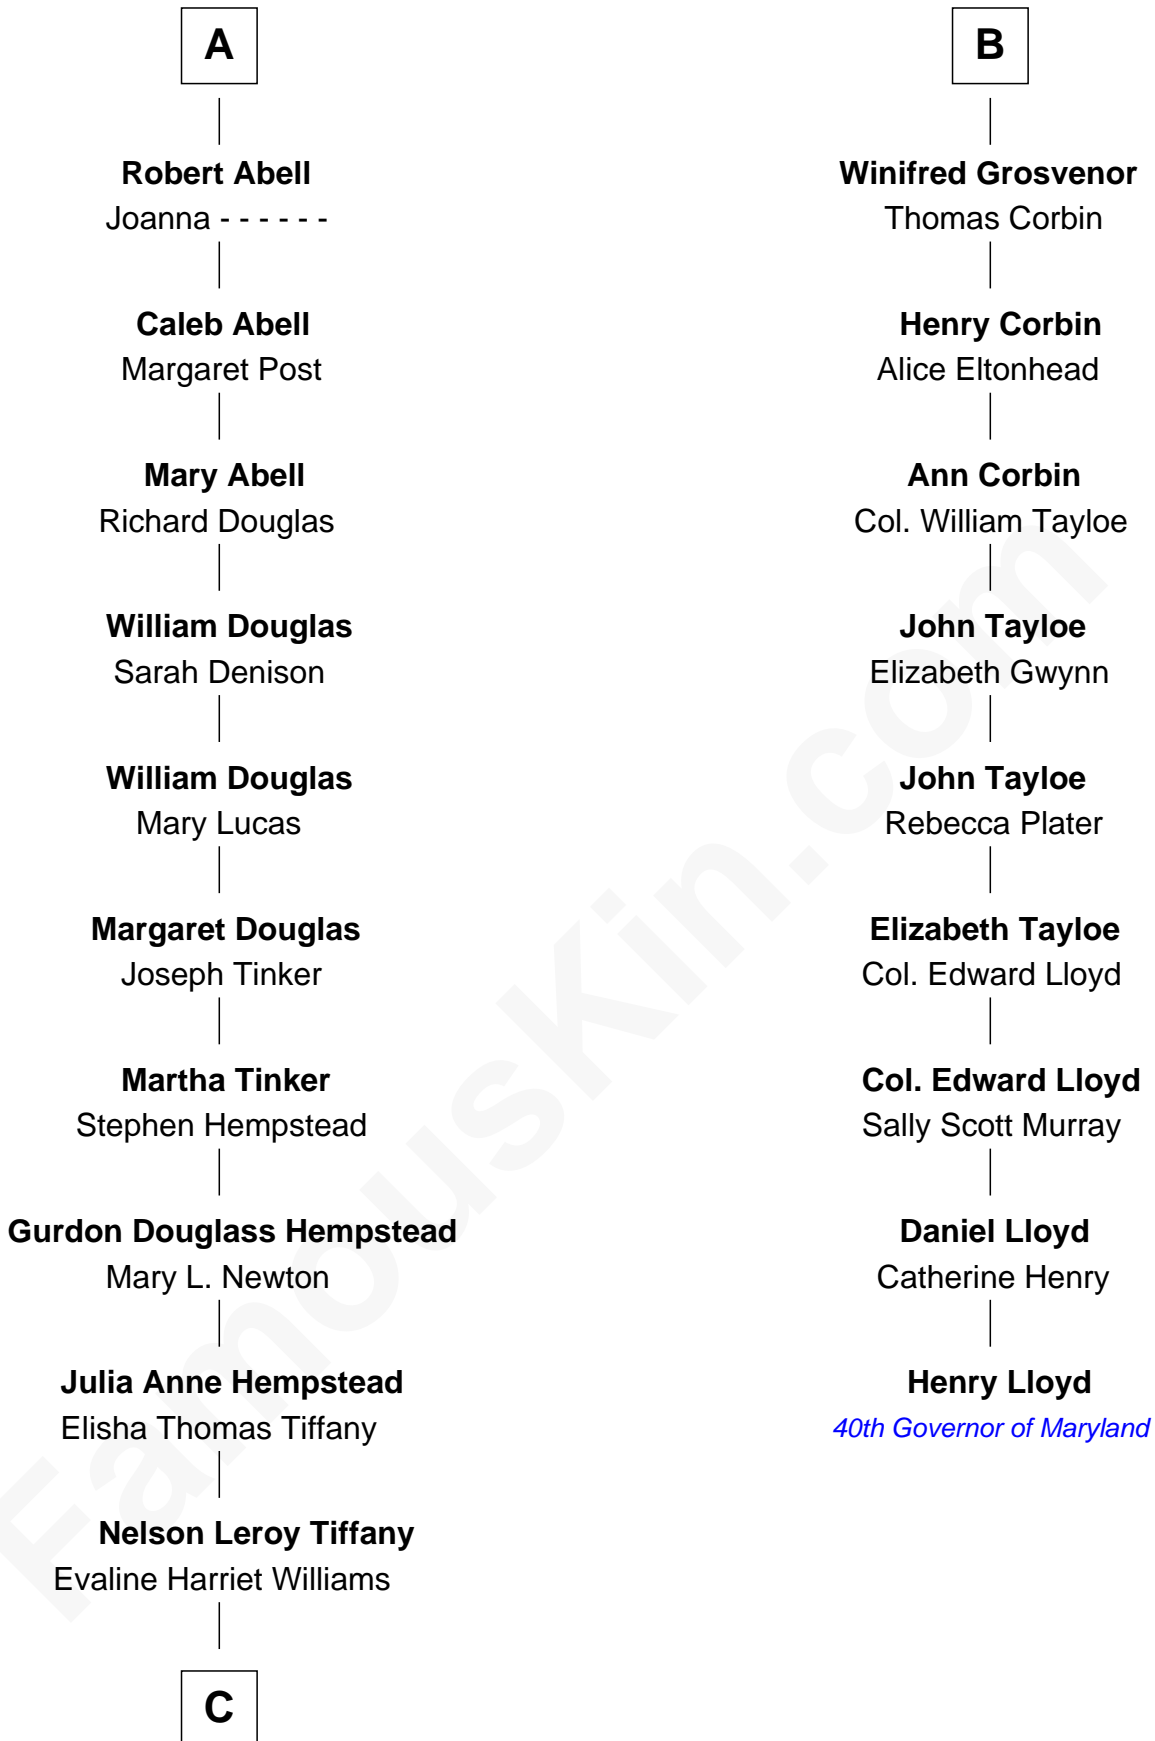

# FamousKin.com Relationship Chart of

**Richard Gere**

*Movie Actor*

15th cousin 4 times removed of

**Henry Lloyd**

*40th Governor of Maryland*

**Sir Robert Corbet**

Margaret - - - - -

**C**

—  
**William Stanton Tiffany**

Anna Rebecca Stevens

—  
**Doris Anna Tiffany**

Homer George Gere

—  
**Richard Gere**

*Movie Actor*

FamousKin.com