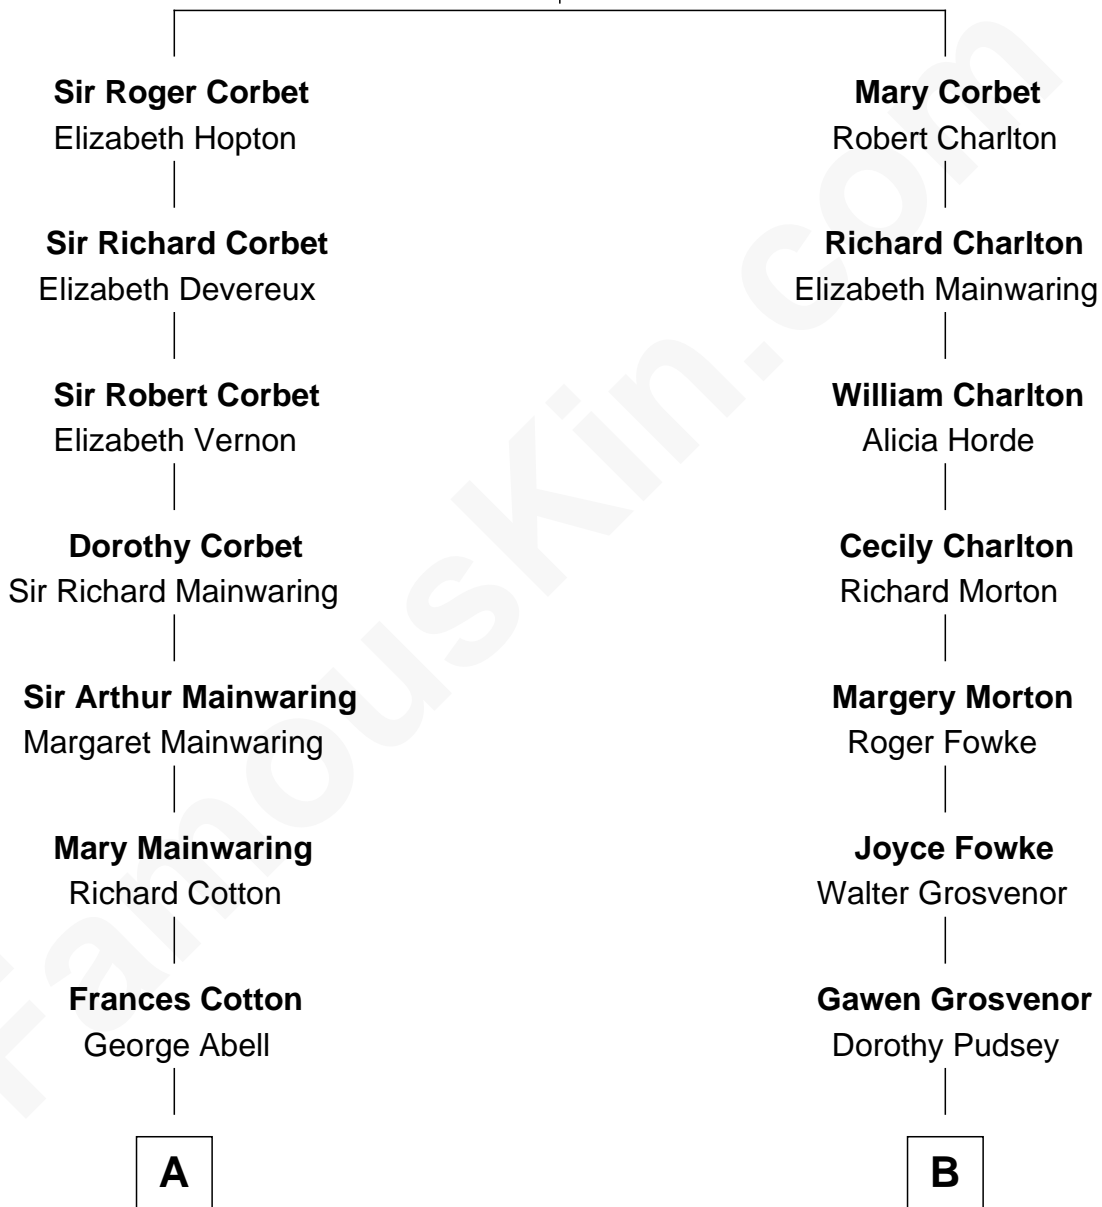

# FamousKin.com Relationship Chart of

**Richard Gere**

*Movie Actor*

15th cousin 4 times removed of

**Henry Lloyd**

*40th Governor of Maryland*

**Sir Robert Corbet**

Margaret - - - - -

**C**

—  
**William Stanton Tiffany**

Anna Rebecca Stevens

—  
**Doris Anna Tiffany**

Homer George Gere

—  
**Richard Gere**

*Movie Actor*

FamousKin.com