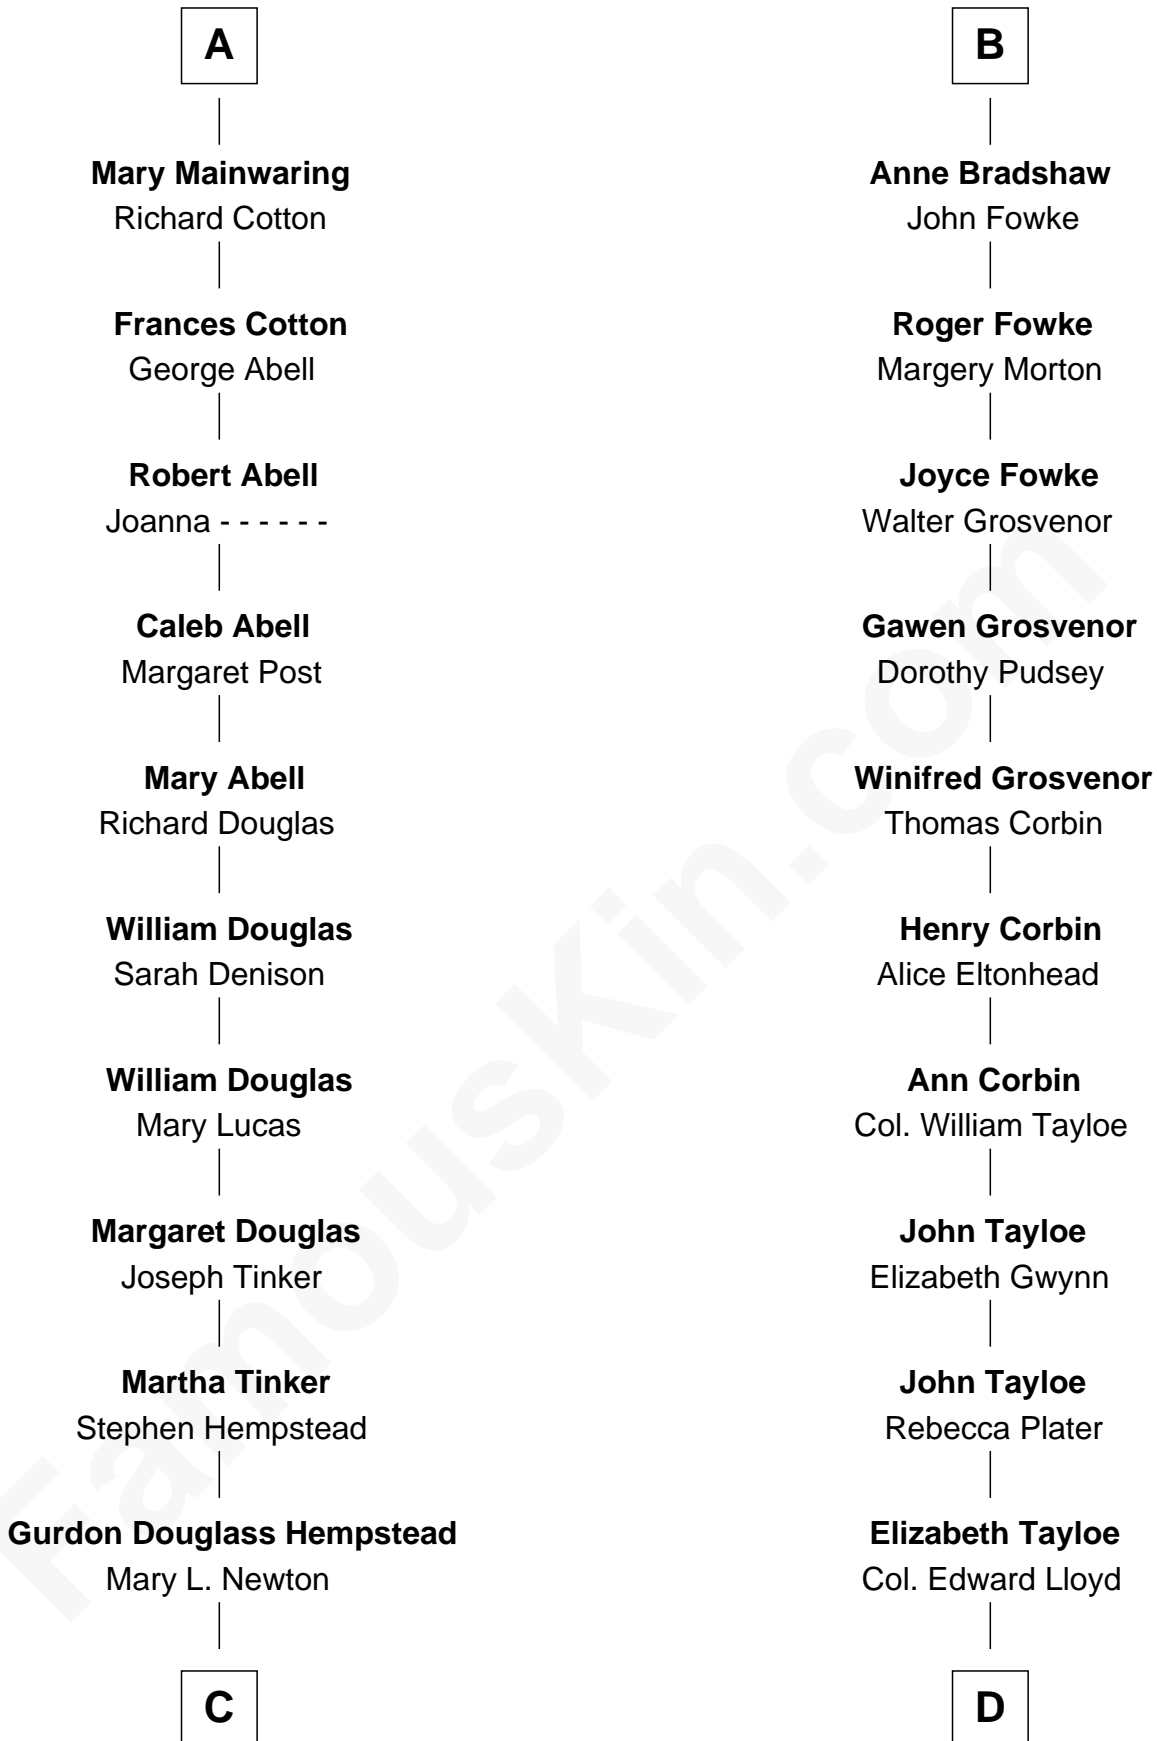

FamousKin.com Relationship Chart of

Richard Gere

Movie Actor

19th cousin 2 times removed of

Henry Lloyd

40th Governor of Maryland

John de Welles

Maud de Roos

C

Julia Anne Hempstead

Elisha Thomas Tiffany

Nelson Leroy Tiffany

Evaline Harriet Williams

William Stanton Tiffany

Anna Rebecca Stevens

Doris Anna Tiffany