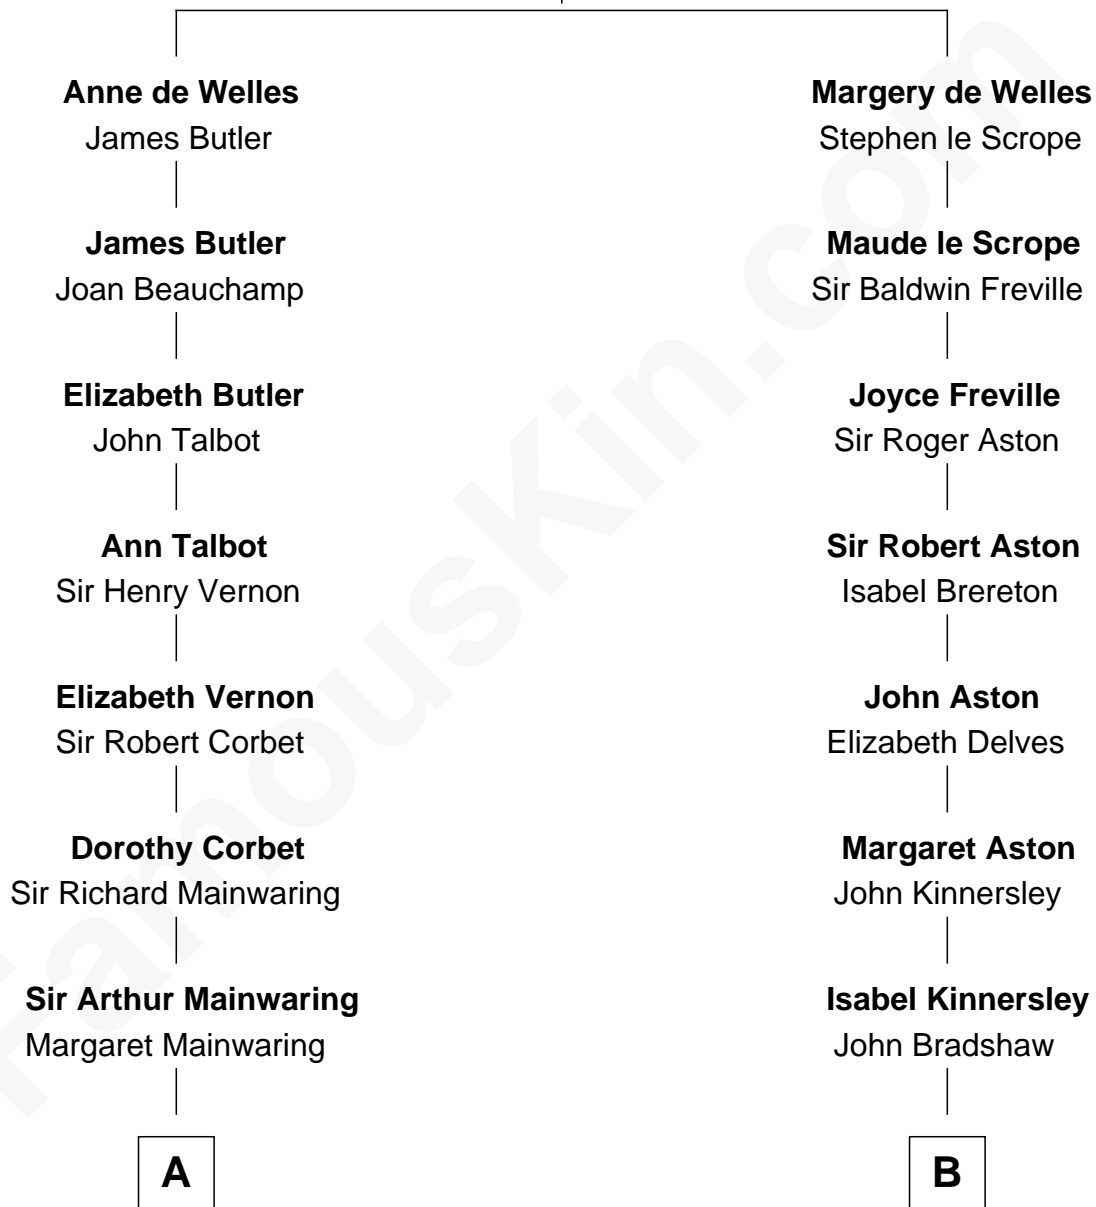

FamousKin.com Relationship Chart of

Richard Gere

Movie Actor

19th cousin 2 times removed of

Henry Lloyd

40th Governor of Maryland

John de Welles

Maud de Roos

C

Julia Anne Hempstead

Elisha Thomas Tiffany

Nelson Leroy Tiffany

Evaline Harriet Williams

William Stanton Tiffany

Anna Rebecca Stevens

Doris Anna Tiffany