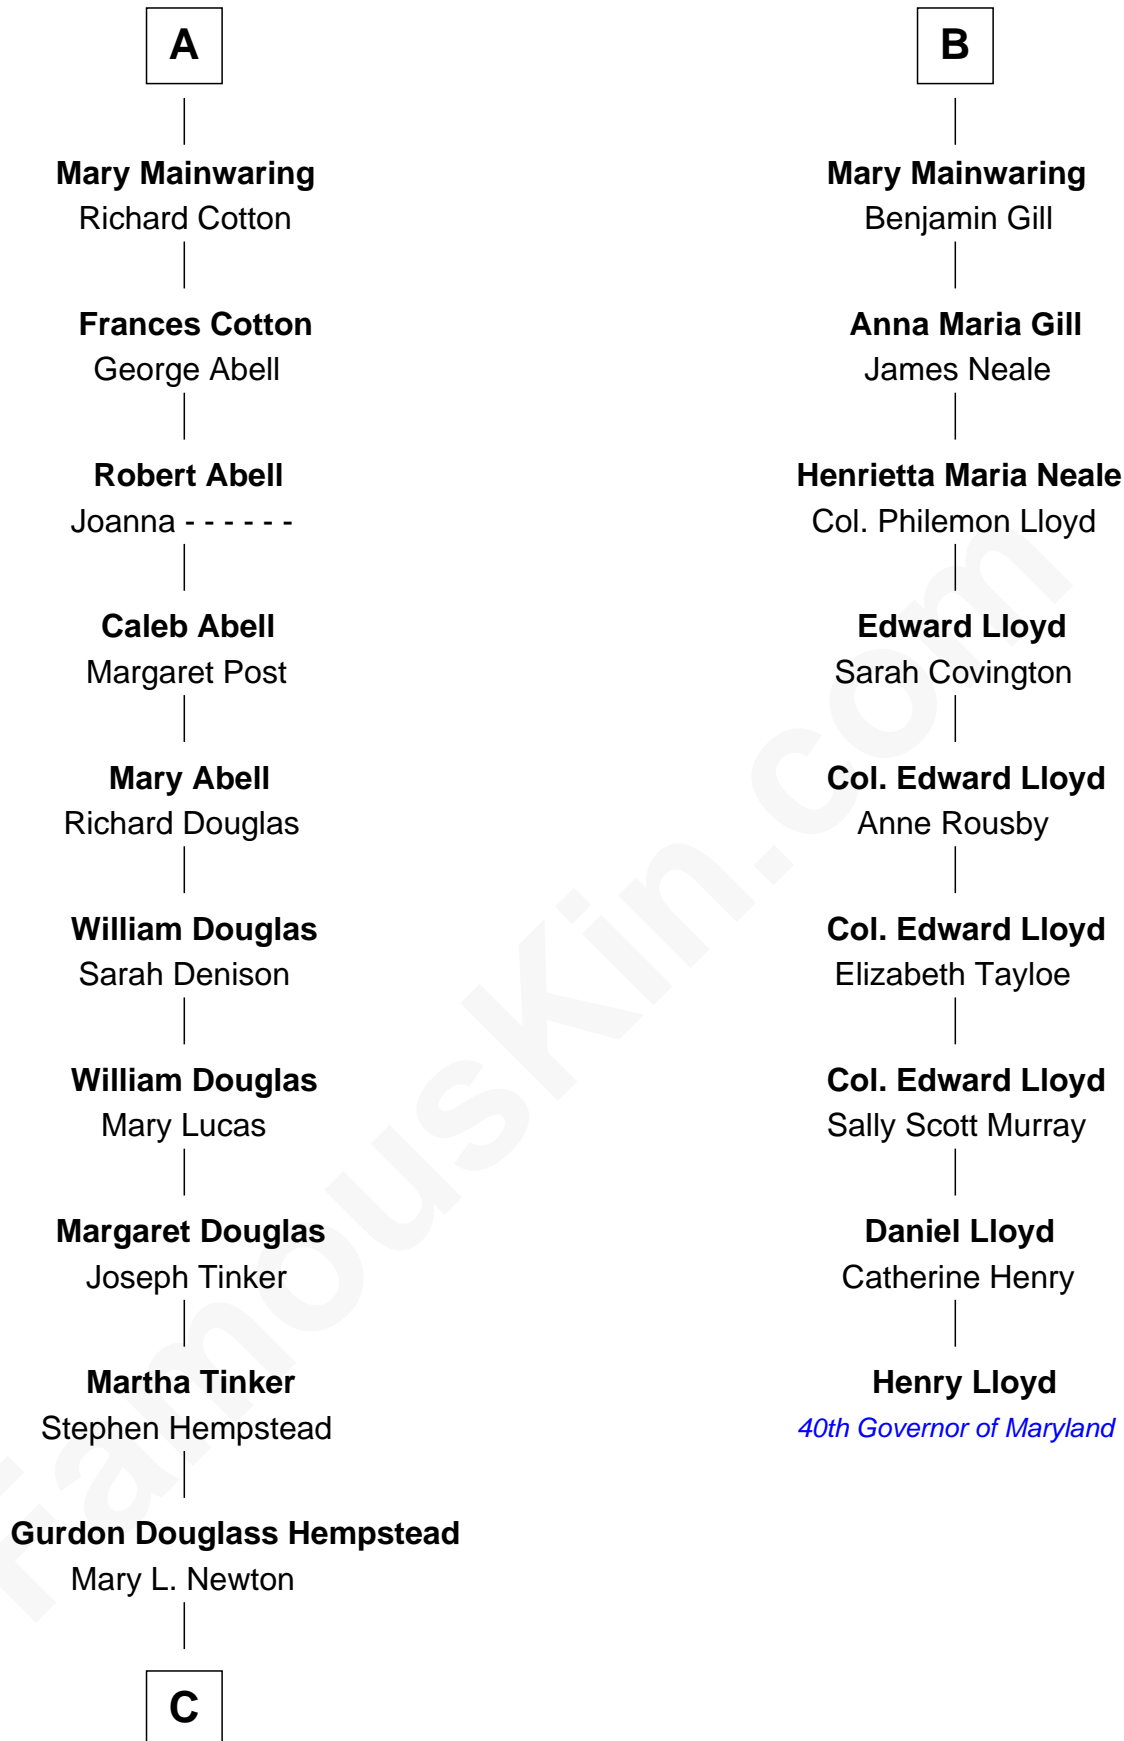

FamousKin.com Relationship Chart of

Richard Gere

Movie Actor

15th cousin 6 times removed of

Henry Lloyd

40th Governor of Maryland

Sir Richard Fitzalan

Elizabeth de Bohun

Joan Fitzalan
Sir William Beauchamp

Joan Beauchamp
James Butler

Elizabeth Butler
John Talbot

Ann Talbot
Sir Henry Vernon

Elizabeth Vernon
Sir Robert Corbet

Dorothy Corbet
Sir Richard Mainwaring

Sir Arthur Mainwaring
Margaret Mainwaring

A

Elizabeth Fitzalan
Sir Robert Goushill

Joan Goushill
Sir Thomas Stanley

Sir John Stanley
Elizabeth Weever

Margery Stanley
Sir William Torbock

Thomas Torbock
Elizabeth Moore

William Torbock
Catherine Gerard

Margaret Torbock
Oliver Mainwaring

B

C

—
Julia Anne Hempstead

Elisha Thomas Tiffany

—
Nelson Leroy Tiffany

Evaline Harriet Williams

—
William Stanton Tiffany