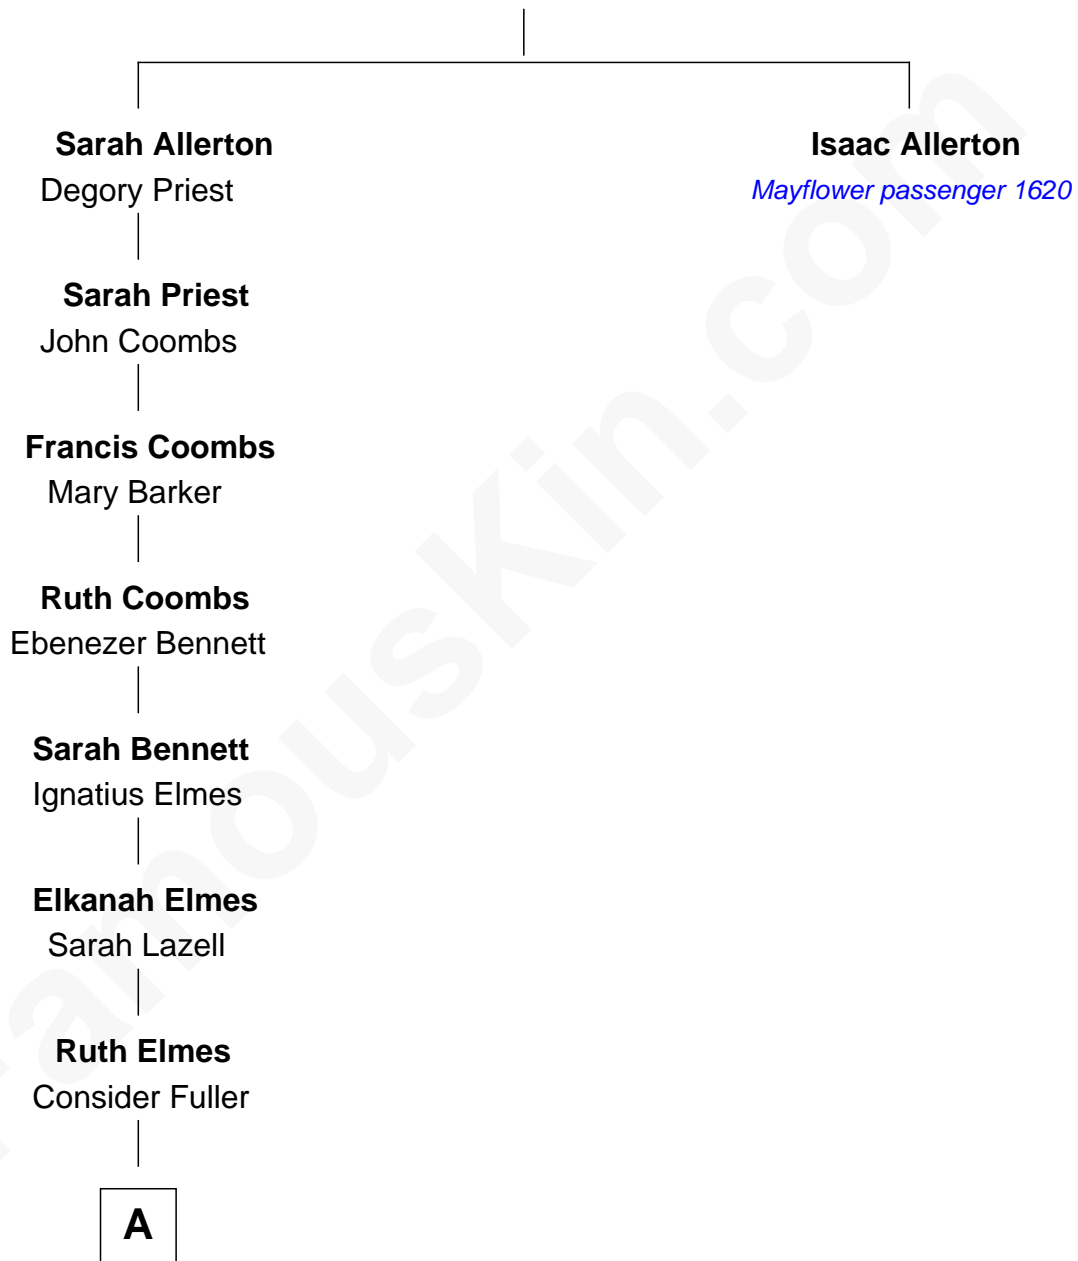

# FamousKin.com Relationship Chart of

**Richard Gere**

*Movie Actor*

10th great-grandnephew of

**Isaac Allerton**

*(c1586 - 1658/9) Mayflower passenger 1620*

**MAYFLOWER**

----- Allerton

-----

**A**

—  
**Lucinda Fuller**  
Jonathan Tewksbury

—  
**Sarah E. Tewksbury**  
Albert Rezin Geer

—  
**George Lane Gere**  
Mary Alworth

—  
**Albert William Gere**  
Hazel Marjorie Snover

—  
**Homer George Gere**  
Doris Anna Tiffany

—  
**Richard Gere**  
*Movie Actor*