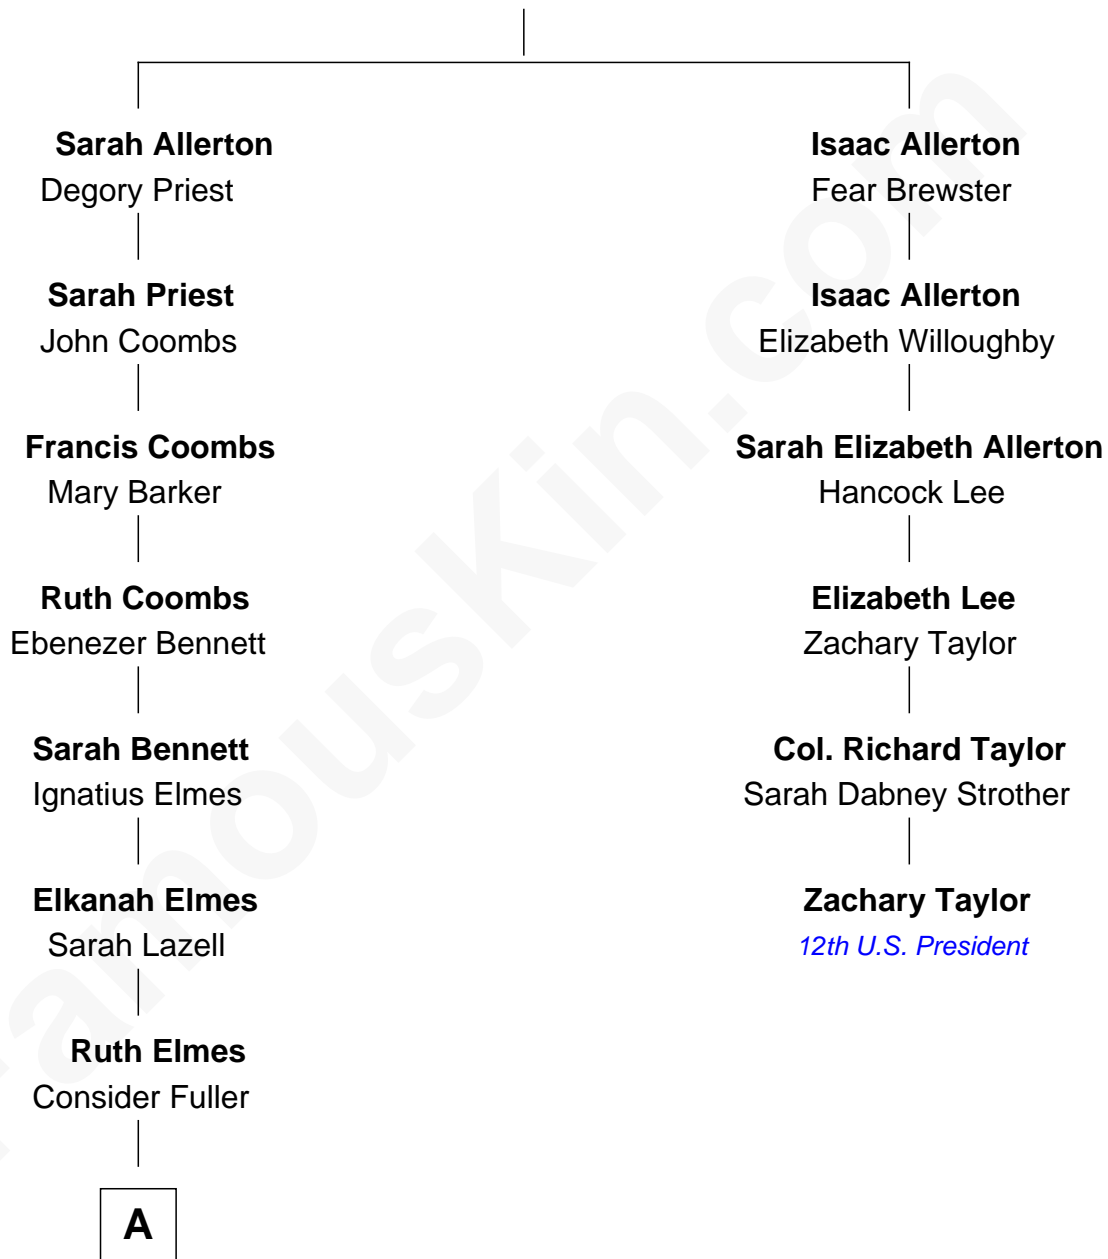

FamousKin.com Relationship Chart of

Richard Gere

Movie Actor

5th cousin 7 times removed of

Zachary Taylor

12th U.S. President

----- Allerton

A

—
Lucinda Fuller
Jonathan Tewksbury

—
Sarah E. Tewksbury
Albert Rezin Geer

—
George Lane Gere
Mary Alworth

—
Albert William Gere
Hazel Marjorie Snover

—
Homer George Gere
Doris Anna Tiffany

—
Richard Gere
Movie Actor