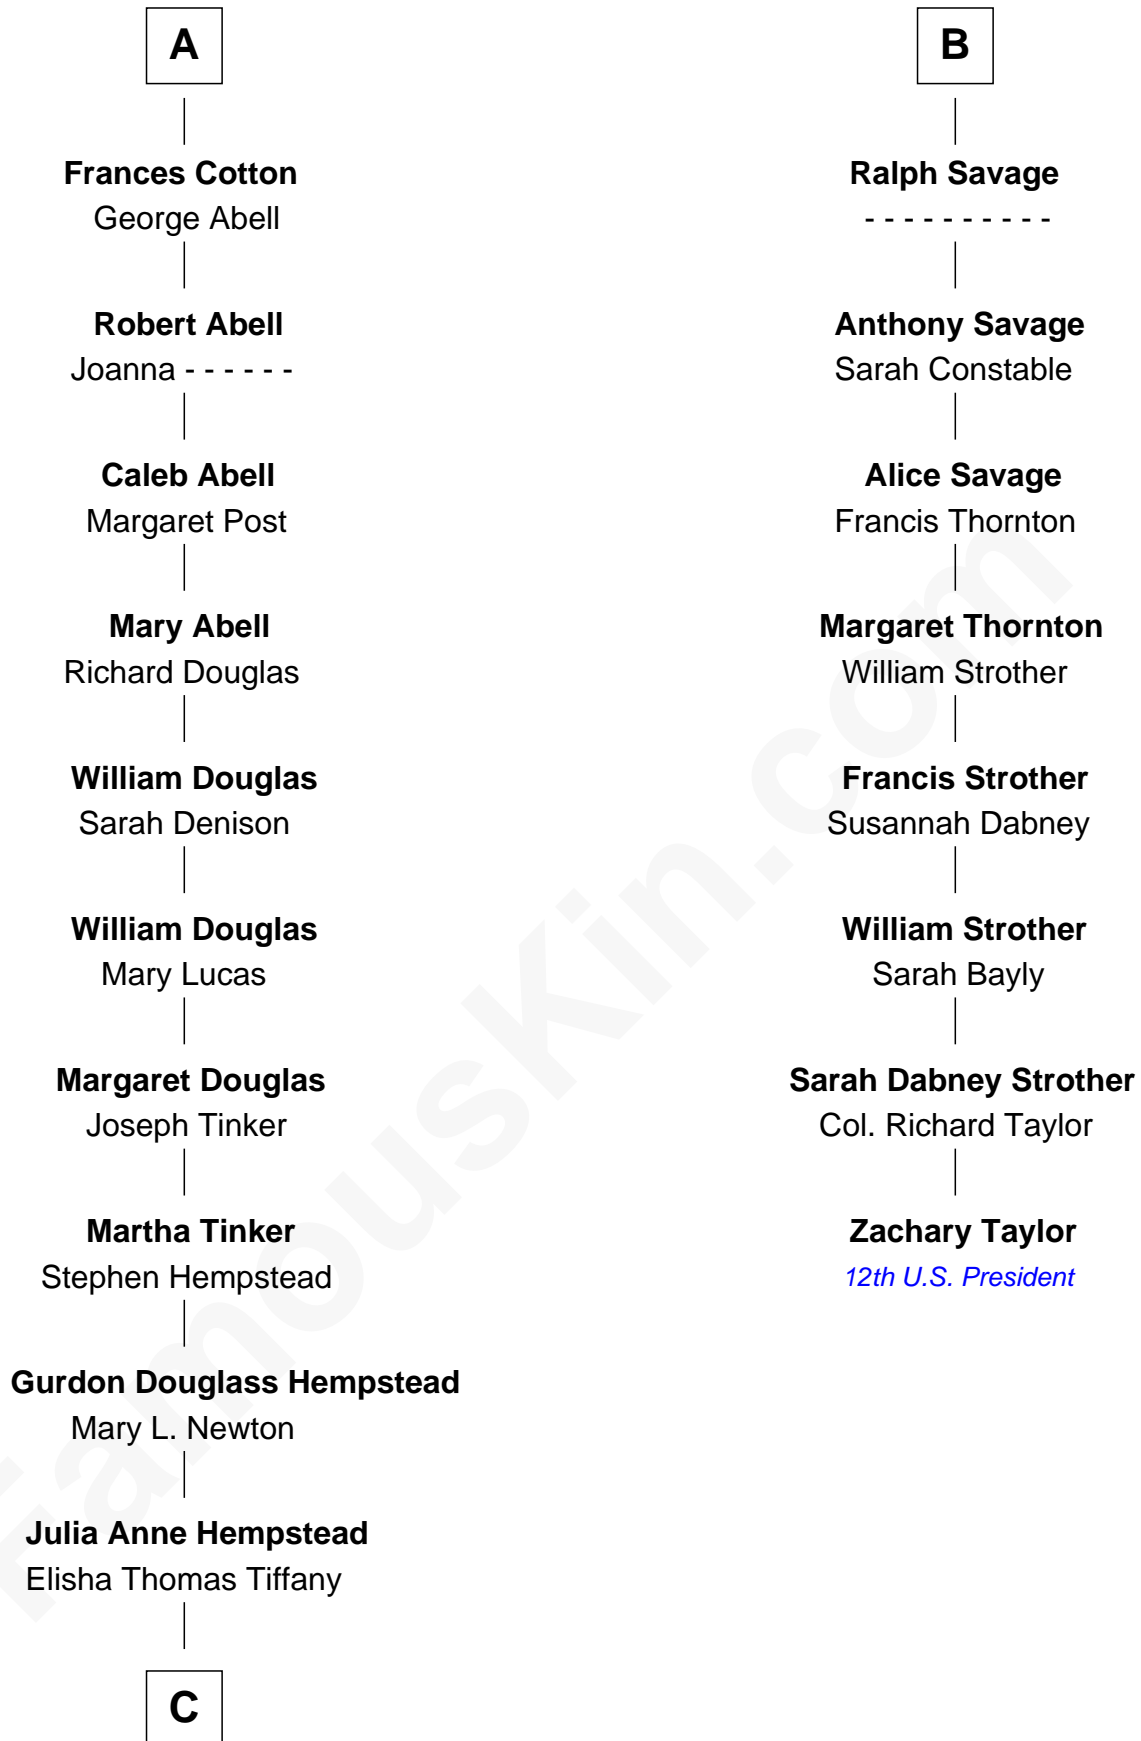

FamousKin.com Relationship Chart of

Richard Gere

Movie Actor

14th cousin 6 times removed of

Zachary Taylor

12th U.S. President

Sir Edmund Ferrers

Ellen Roche

C

—
Nelson Leroy Tiffany
Evaline Harriet Williams

—
William Stanton Tiffany
Anna Rebecca Stevens

—
Doris Anna Tiffany
Homer George Gere

—
Richard Gere
Movie Actor

FamousKin.com