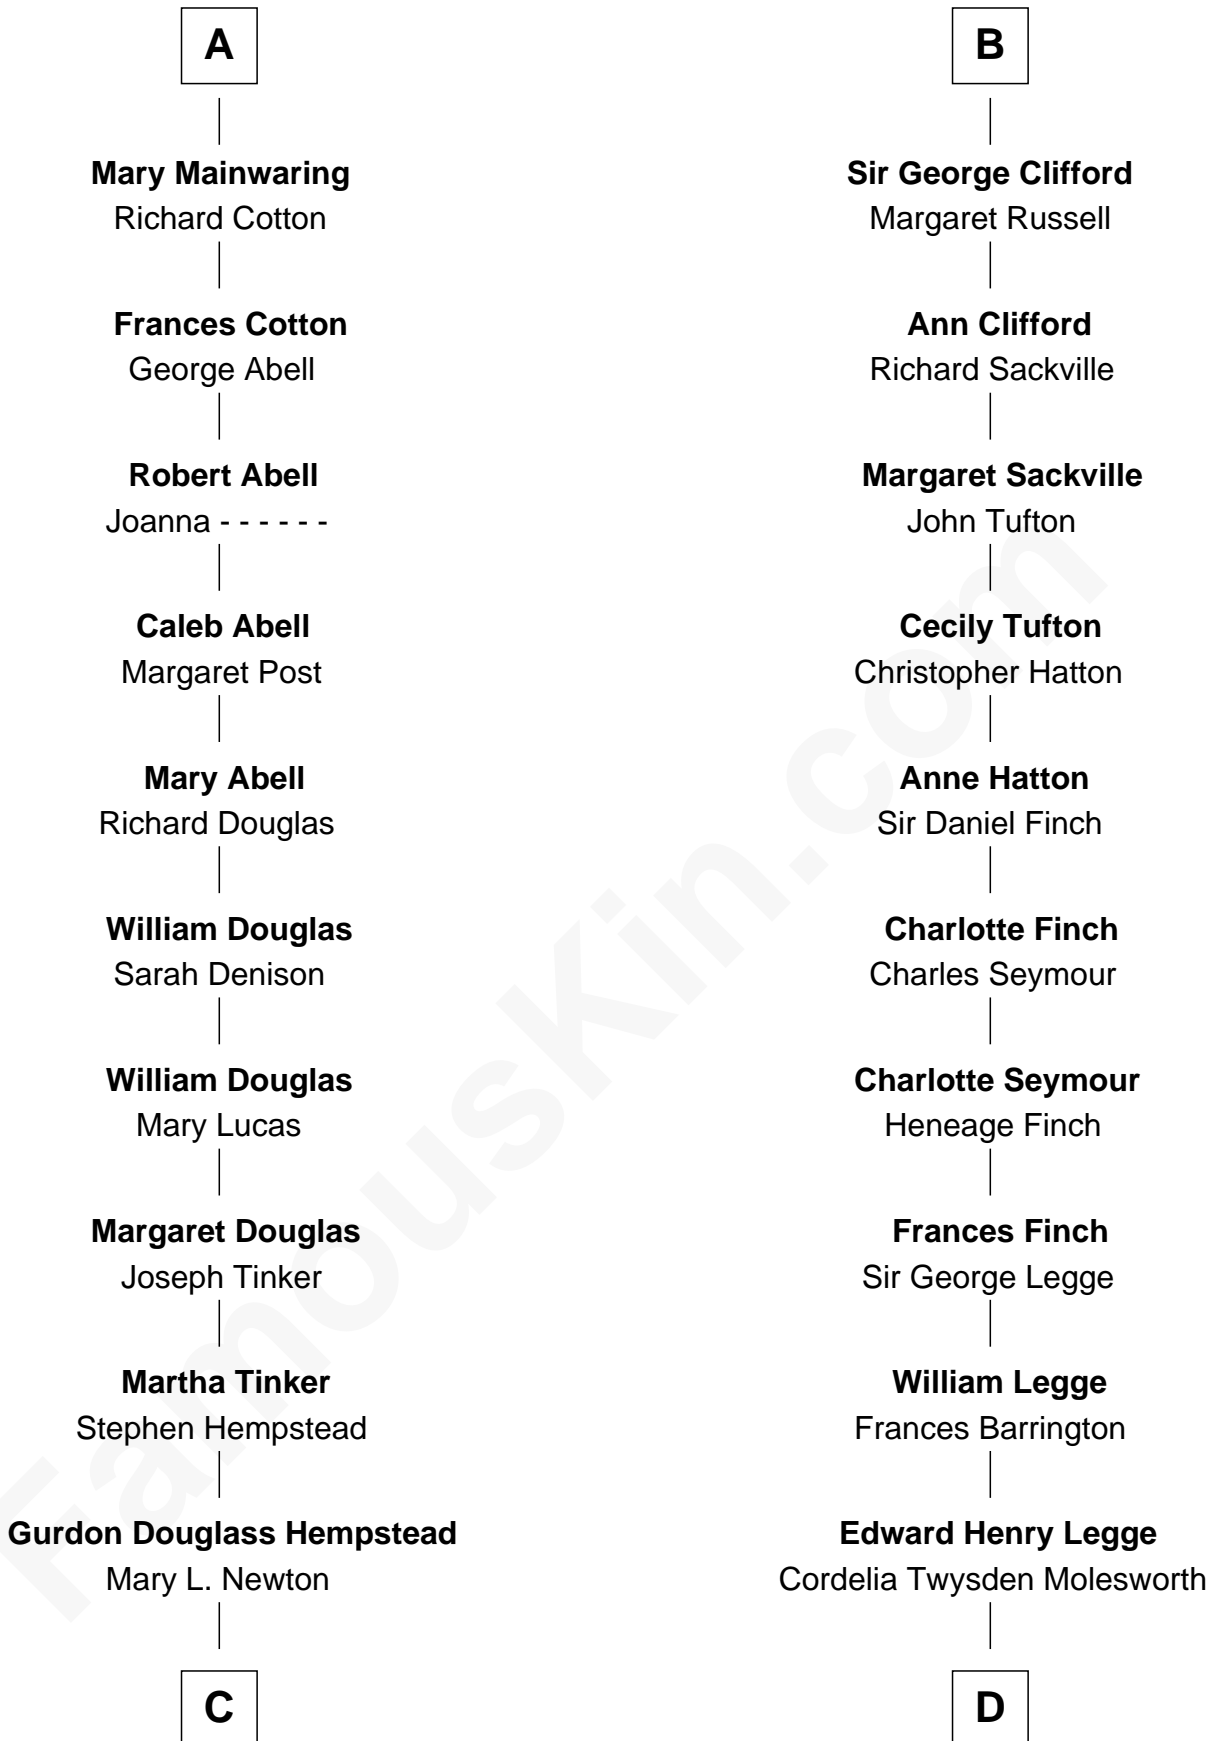

FamousKin.com Relationship Chart of

Richard Gere

Movie Actor

20th cousin 1 time removed of

Kit Harington

TV Actor - "Game of Thrones"

Sir Thomas de Beauchamp

Katherine de Mortimer

Sir William Beauchamp

Joan Fitzalan

Joan Beauchamp

James Butler

Elizabeth Butler

John Talbot

Ann Talbot

Sir Henry Vernon

Elizabeth Vernon

Sir Robert Corbet

Dorothy Corbet

Sir Richard Mainwaring

Sir Arthur Mainwaring

Margaret Mainwaring

A

Philippa de Beauchamp

Elizabeth Greystoke

William Dacre

Elizabeth Talbot

Anne Dacre

Henry Clifford

B

C

Julia Anne Hempstead
Elisha Thomas Tiffany