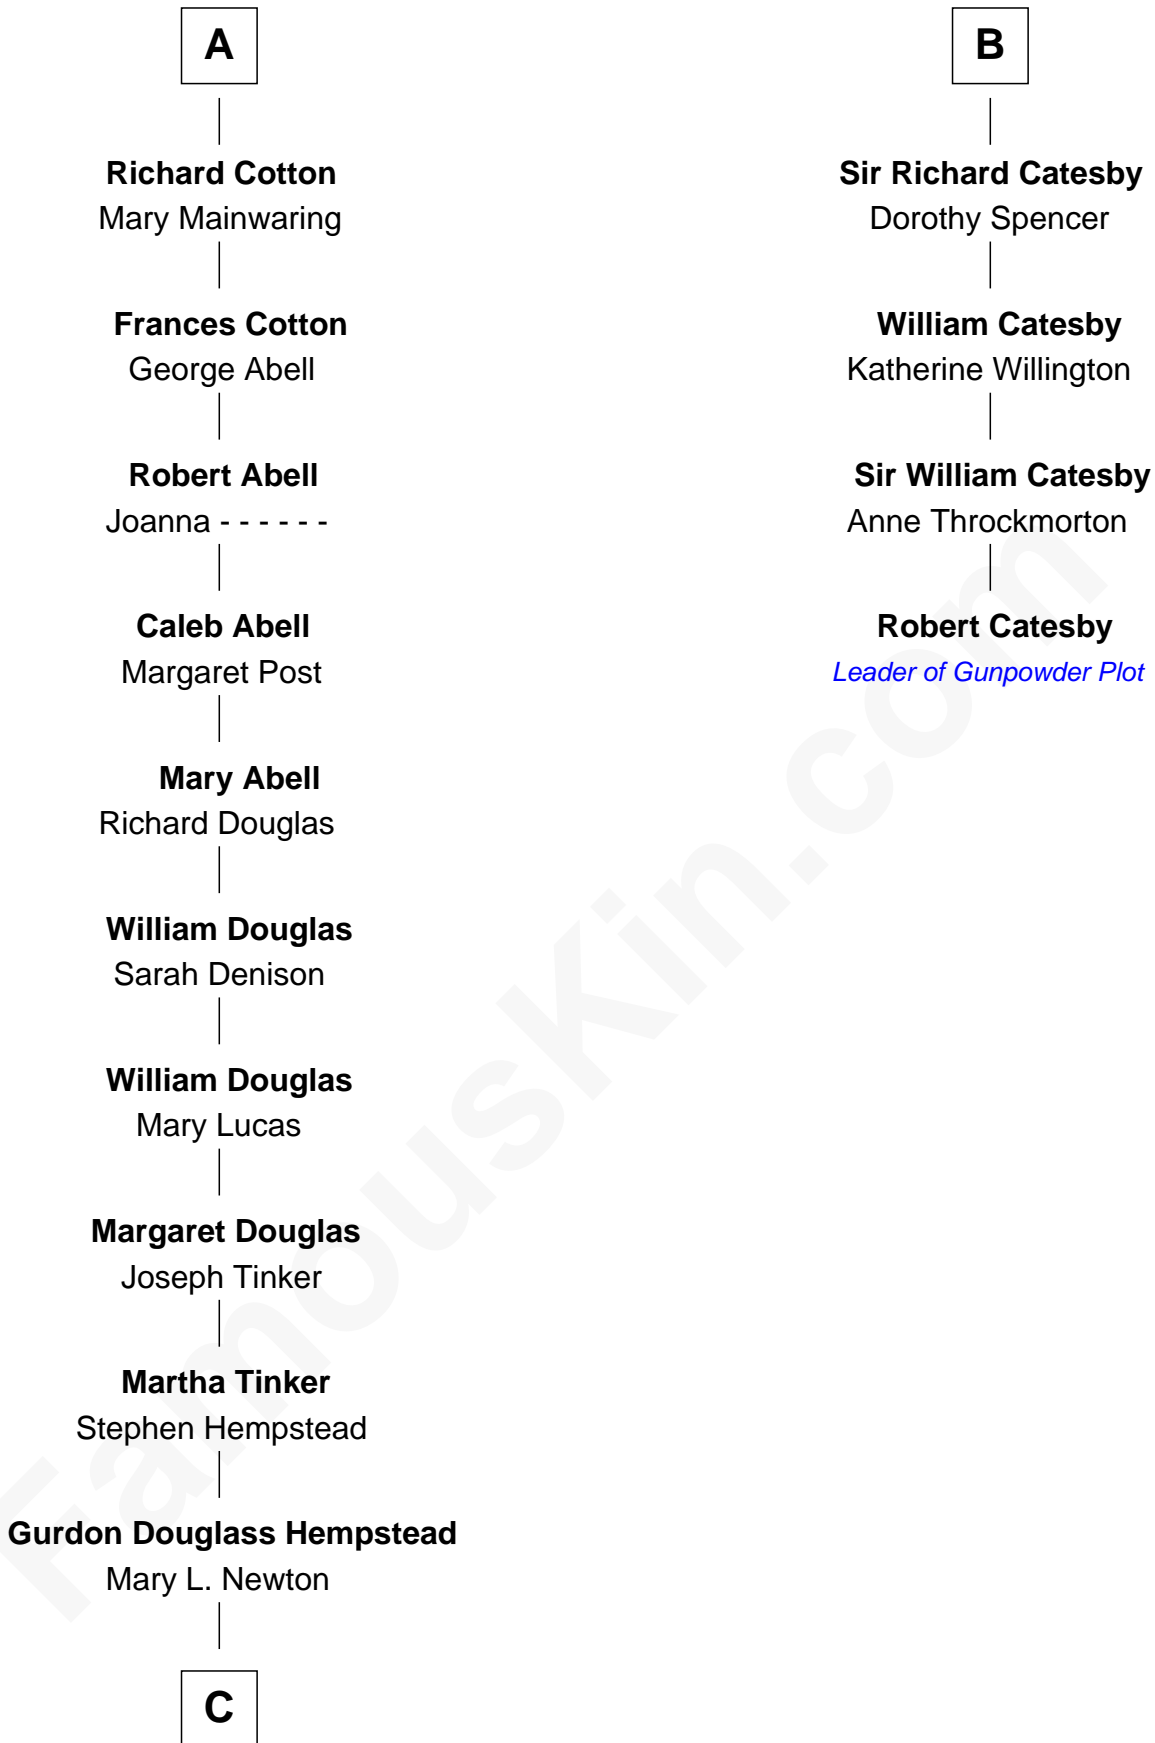

FamousKin.com
Relationship Chart of
Richard Gere
Movie Actor

10th cousin 11 times removed of
Robert Catesby
Leader of Gunpowder Plot

C

—
Julia Anne Hempstead

Elisha Thomas Tiffany

—
Nelson Leroy Tiffany

Evaline Harriet Williams

—
William Stanton Tiffany

Anna Rebecca Stevens

—
Doris Anna Tiffany

Homer George Gere

—
Richard Gere

Movie Actor