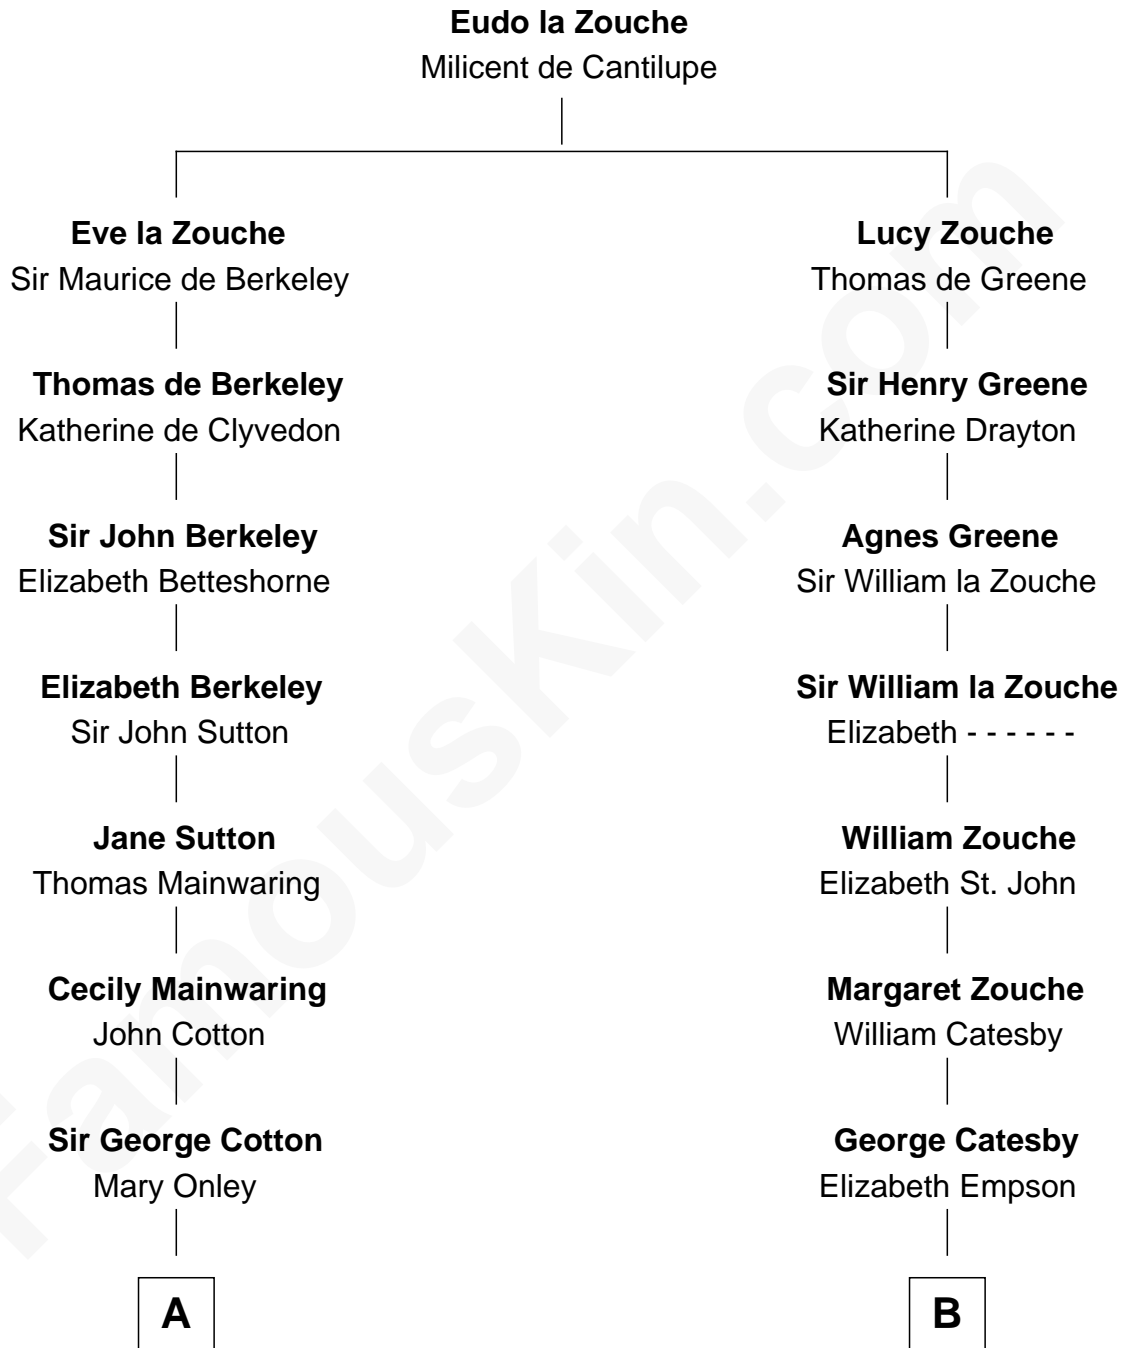

FamousKin.com
Relationship Chart of
Richard Gere
Movie Actor

10th cousin 11 times removed of
Robert Catesby
Leader of Gunpowder Plot

C

—
Julia Anne Hempstead

Elisha Thomas Tiffany

—
Nelson Leroy Tiffany

Evaline Harriet Williams

—
William Stanton Tiffany

Anna Rebecca Stevens

—
Doris Anna Tiffany

Homer George Gere

—
Richard Gere

Movie Actor