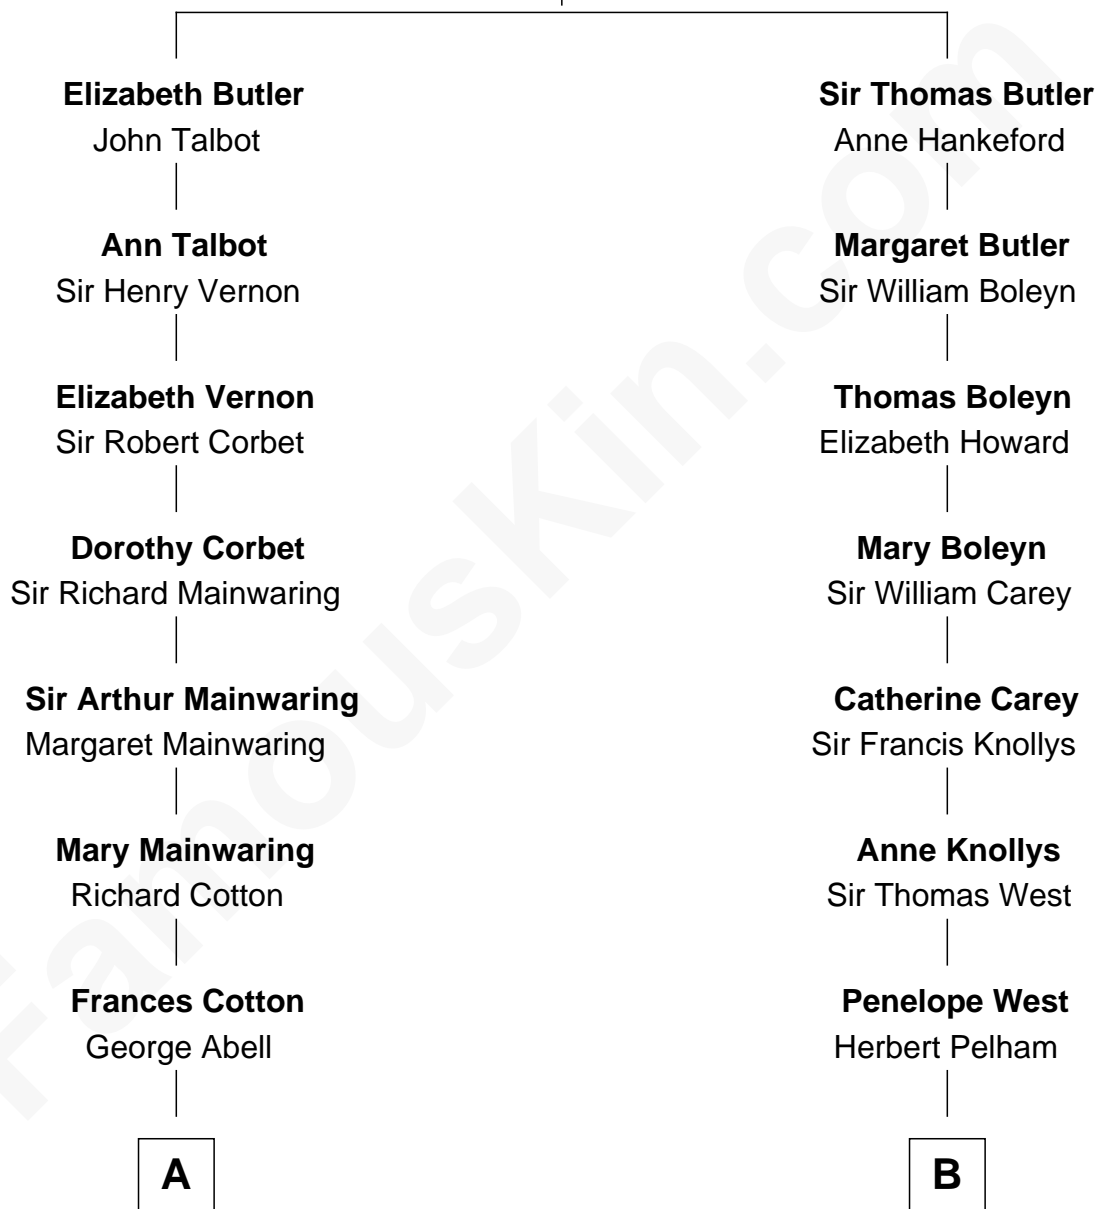

FamousKin.com Relationship Chart of

Richard Gere

Movie Actor

19th cousin of

John Cena

Movie Actor and WWE Pro Wrestler

James Butler
Joan Beauchamp

C

William Stanton Tiffany
Anna Rebecca Stevens

Doris Anna Tiffany
Homer George Gere

Richard Gere
Movie Actor

D

Natalie Nichols
Ulysses John Lupien

Carol Frances Lupien
John Joseph Cena

John Cena
Actor and Pro Wrestler