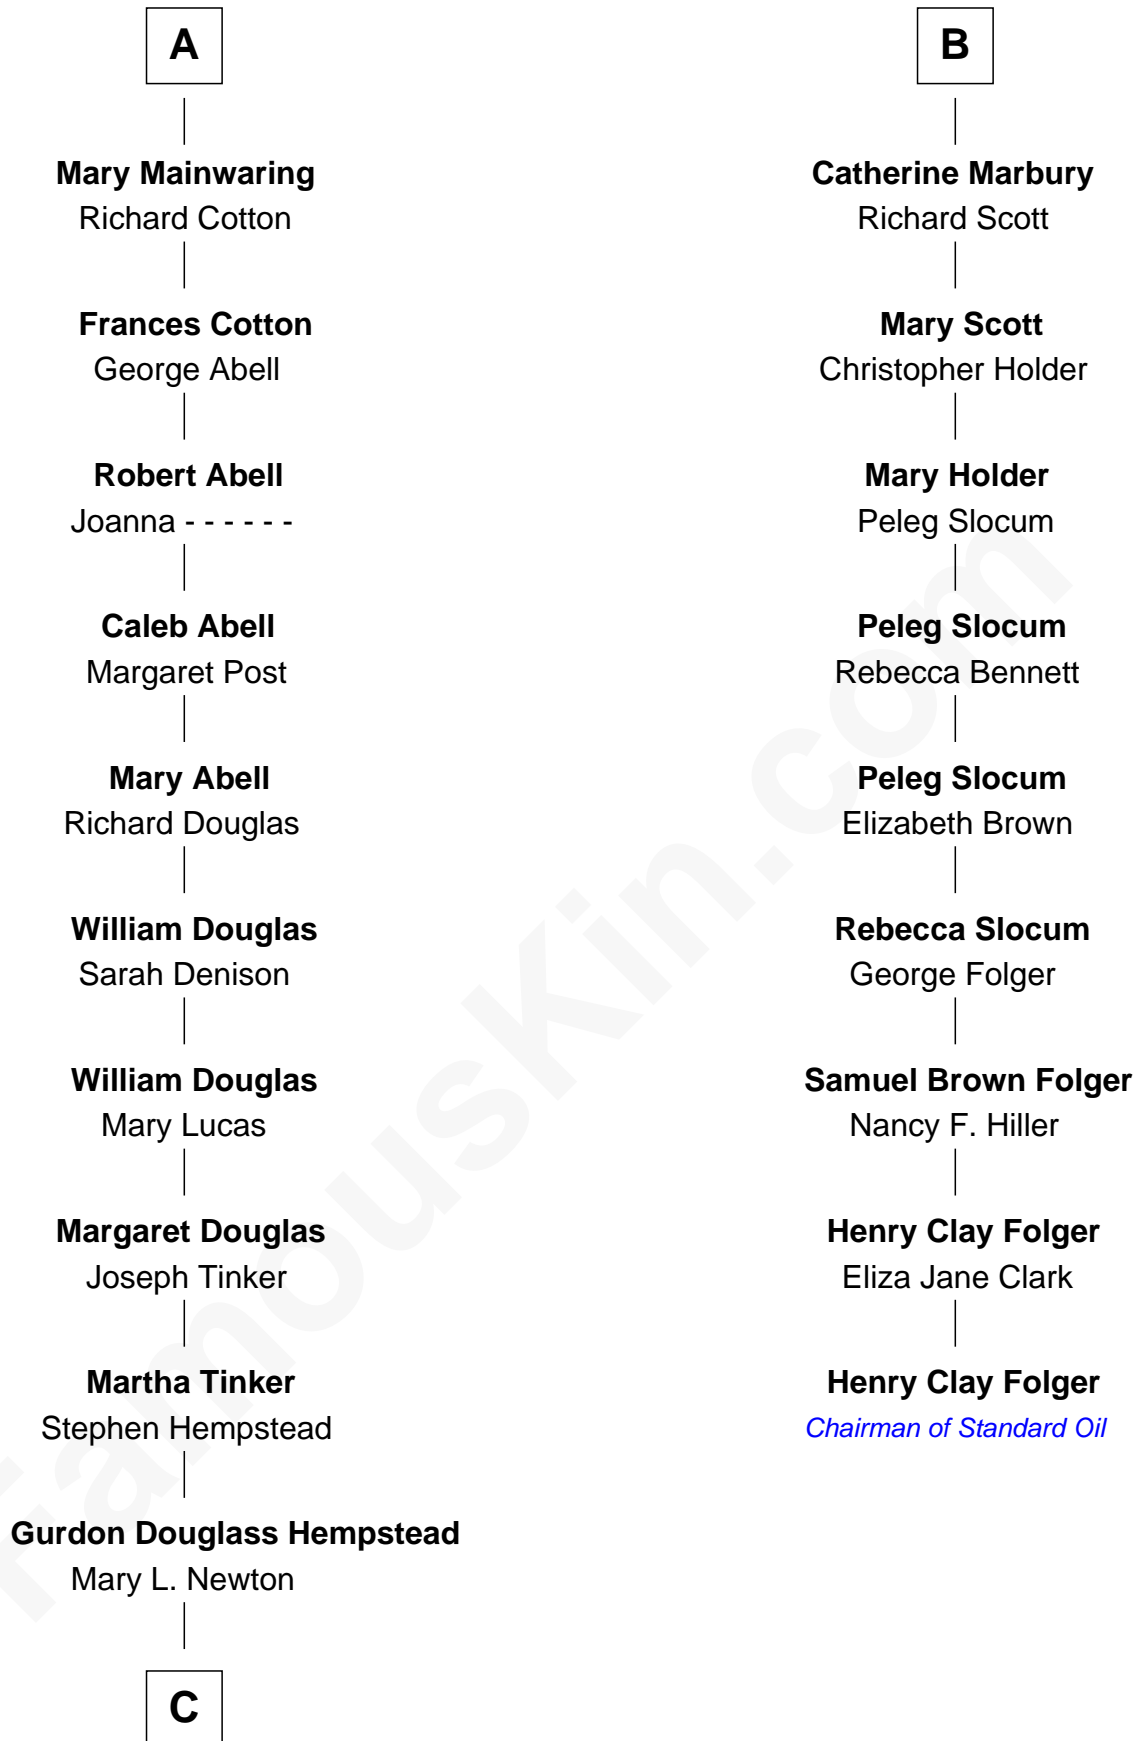

**FamousKin.com**  
**Relationship Chart of**  
**Richard Gere**  
*Movie Actor*

15th cousin 6 times removed of

**Henry Clay Folger**

*Founder of Folger Shakespeare Library and Chairman of Standard Oil*

**C**

**Julia Anne Hempstead**

Elisha Thomas Tiffany

**Nelson Leroy Tiffany**

Evaline Harriet Williams

**William Stanton Tiffany**

Anna Rebecca Stevens

**Doris Anna Tiffany**

Homer George Gere