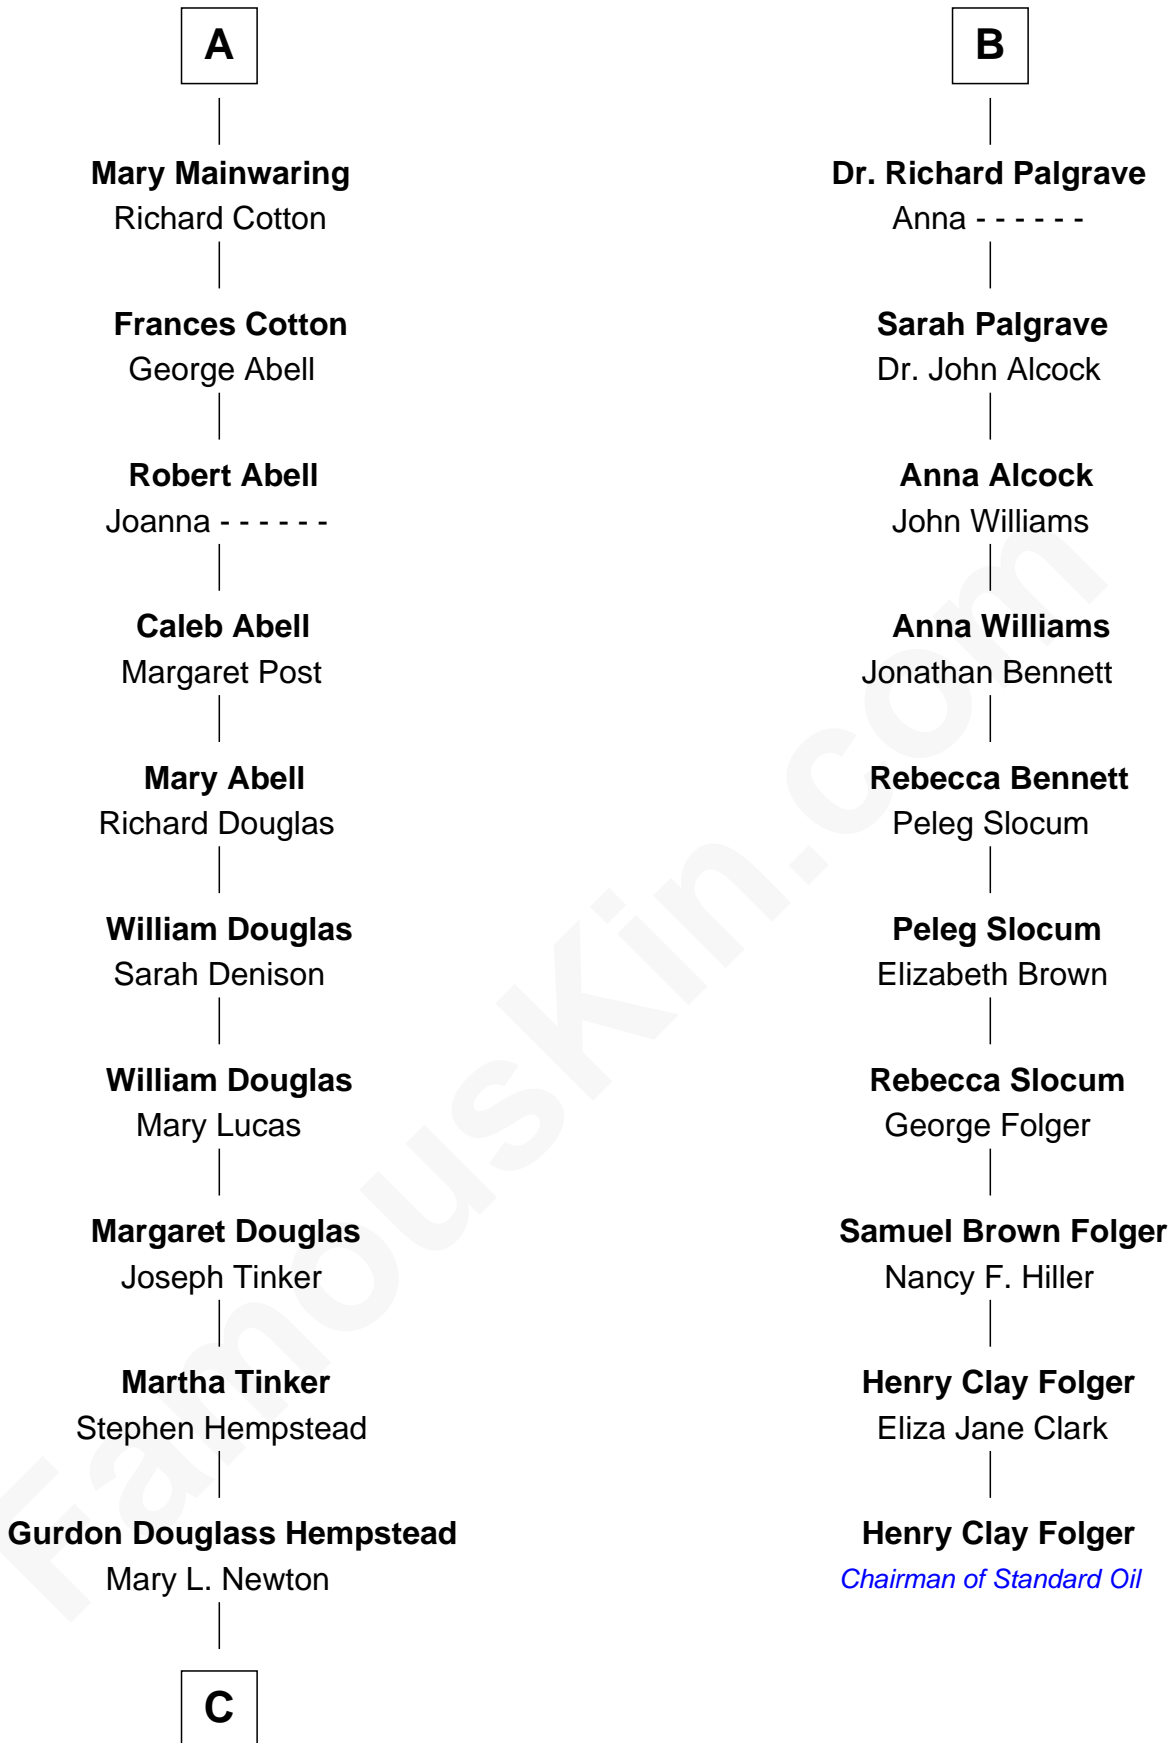

**FamousKin.com**  
**Relationship Chart of**  
**Richard Gere**  
*Movie Actor*

16th cousin 5 times removed of

**Henry Clay Folger**

*Founder of Folger Shakespeare Library and Chairman of Standard Oil*

**Sir Richard Fitzalan**  
 Elizabeth de Bohun

**Joan Fitzalan**  
 Sir William Beauchamp

**Elizabeth Fitzalan**  
 Sir Robert Goushill

**Joan Beauchamp**  
 James Butler

**Elizabeth Goushill**  
 Sir Robert Wingfield

**Elizabeth Butler**  
 John Talbot

**Elizabeth Wingfield**  
 Sir William Brandon

**Ann Talbot**  
 Sir Henry Vernon

**Eleanor Brandon**  
 John Glemham

**Elizabeth Vernon**  
 Sir Robert Corbet

**Anne Glemham**  
 Henry Palgrave

**Dorothy Corbet**  
 Sir Richard Mainwaring

**Thomas Palgrave**  
 Alice Gunton

**Sir Arthur Mainwaring**  
 Margaret Mainwaring

**Rev. Edward Palgrave**  
 -----

**A**

**B**

**C**

**Julia Anne Hempstead**

Elisha Thomas Tiffany