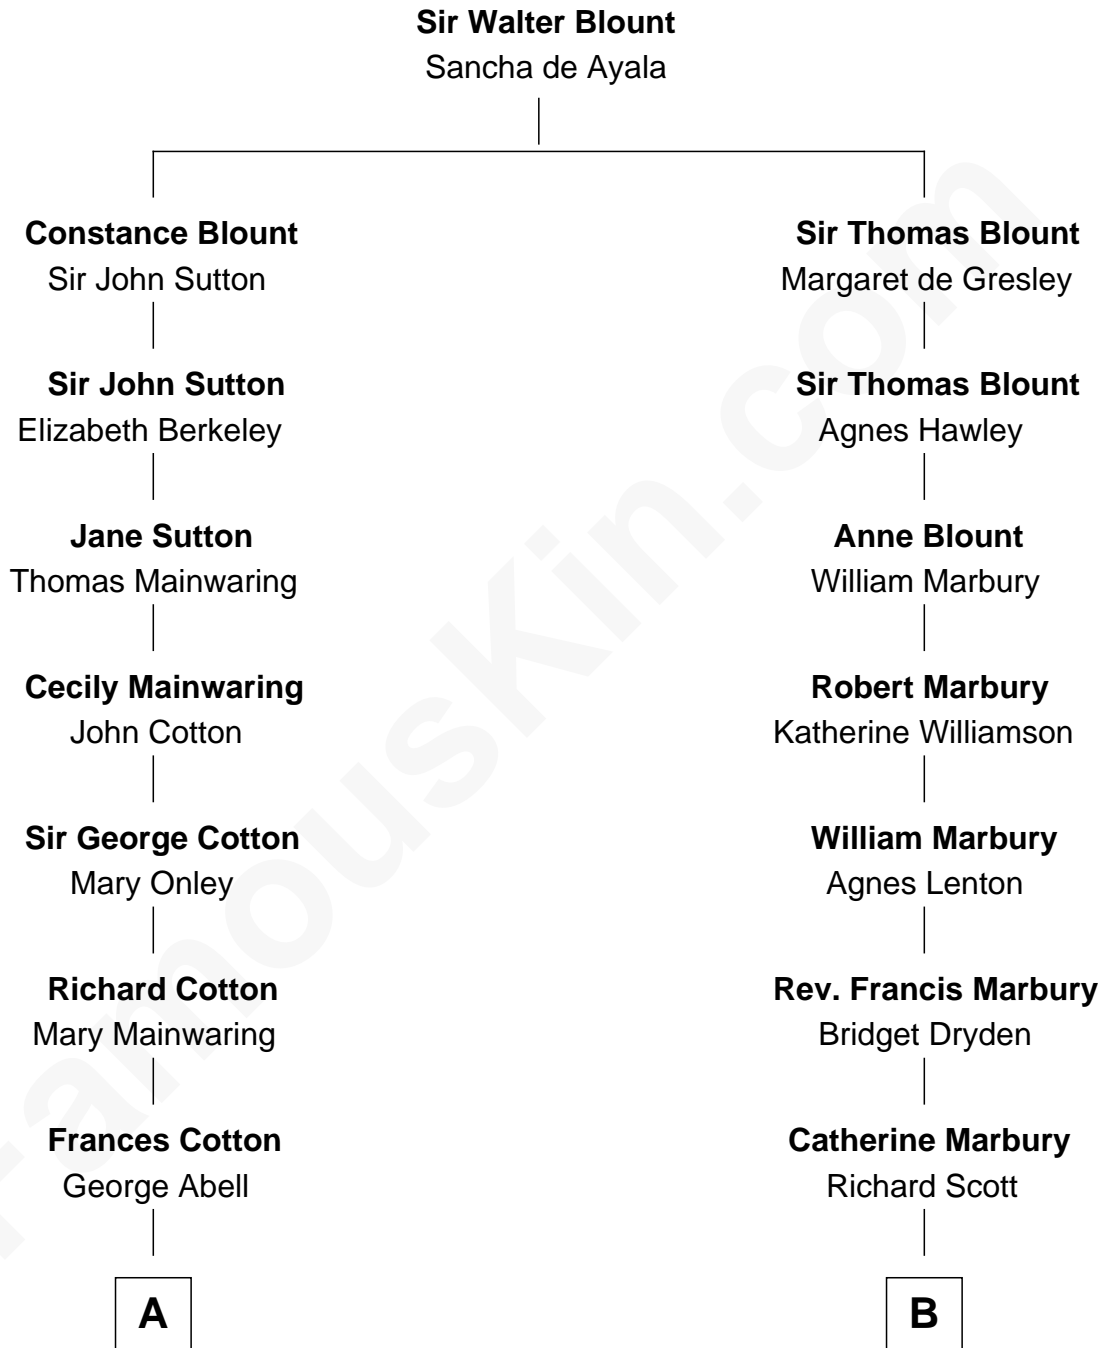

**FamousKin.com**  
**Relationship Chart of**  
**Richard Gere**  
*Movie Actor*

13th cousin 6 times removed of

**J. A. Folger**  
*Founder of Folger Coffee Company*

**C**

—  
**William Stanton Tiffany**

Anna Rebecca Stevens

—  
**Doris Anna Tiffany**

Homer George Gere

—  
**Richard Gere**

*Movie Actor*

FamousKin.com