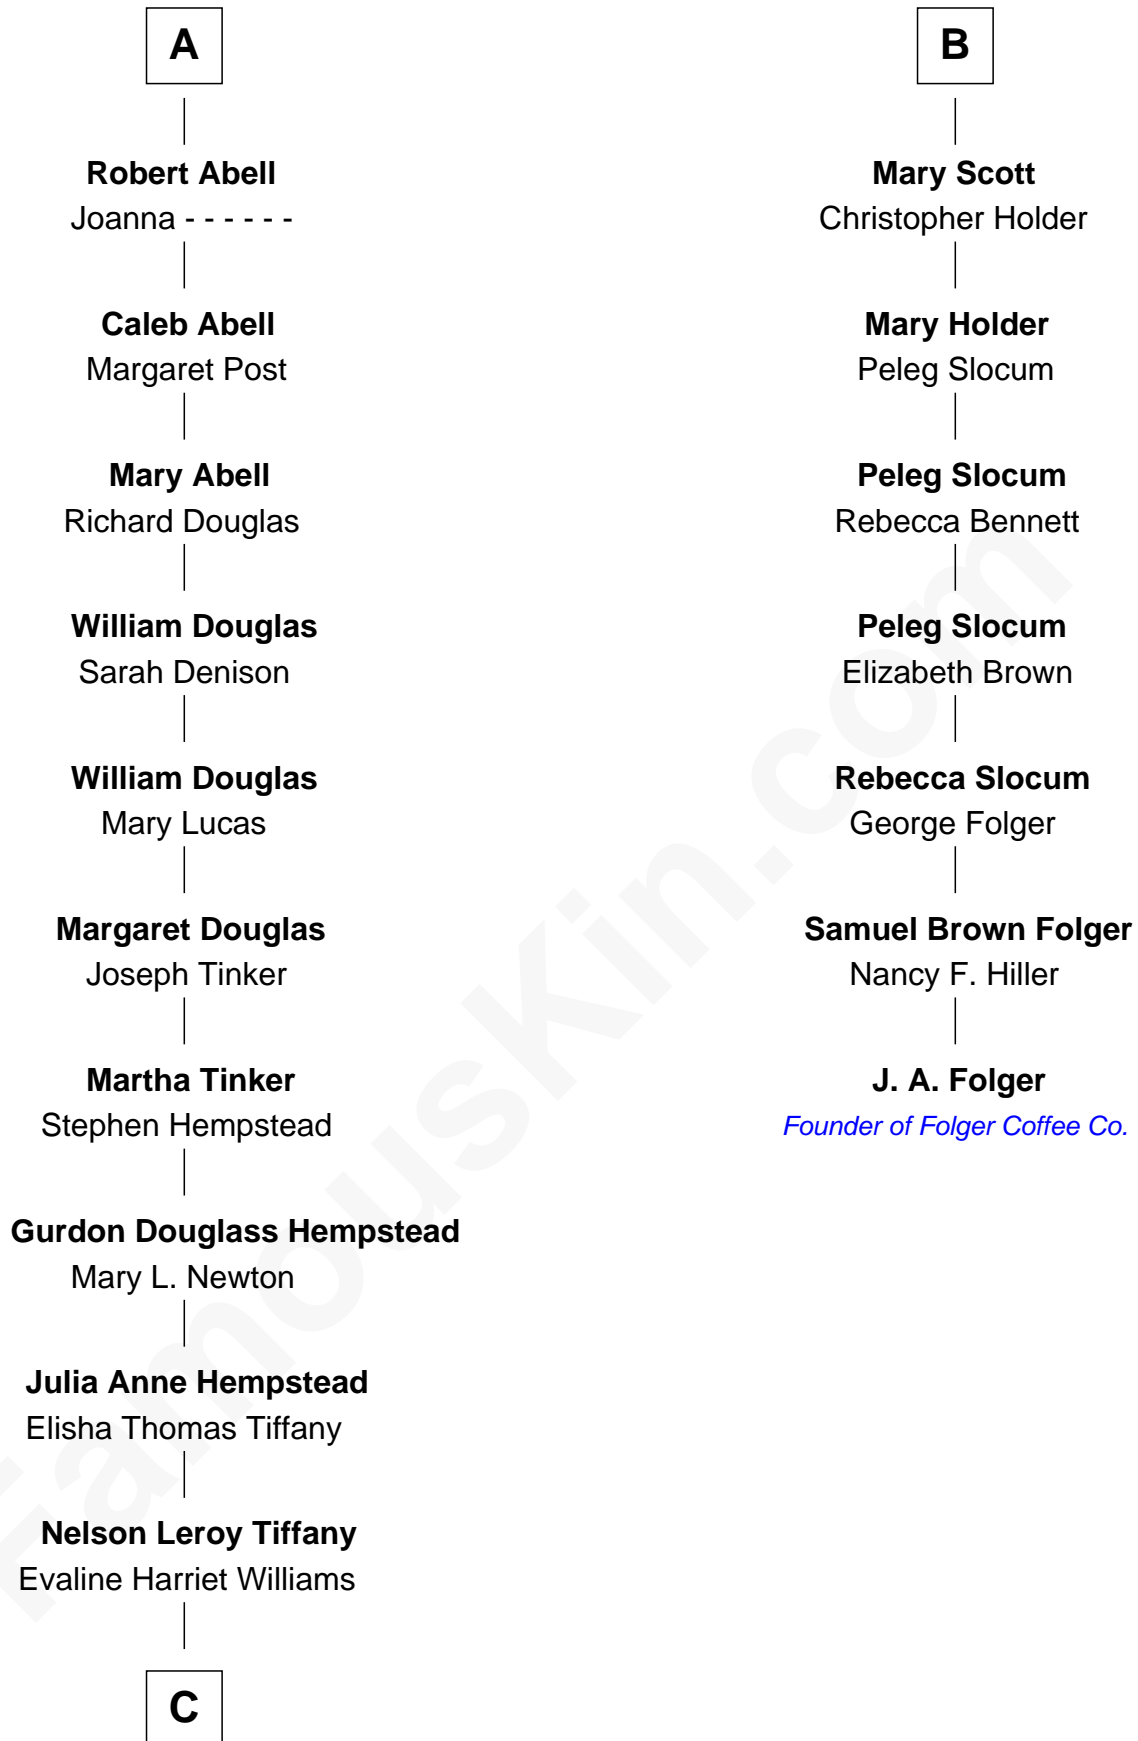

**FamousKin.com**  
**Relationship Chart of**  
**Richard Gere**  
*Movie Actor*

13th cousin 6 times removed of

**J. A. Folger**  
*Founder of Folger Coffee Company*

**C**

—  
**William Stanton Tiffany**

Anna Rebecca Stevens

—  
**Doris Anna Tiffany**

Homer George Gere

—  
**Richard Gere**

*Movie Actor*

FamousKin.com