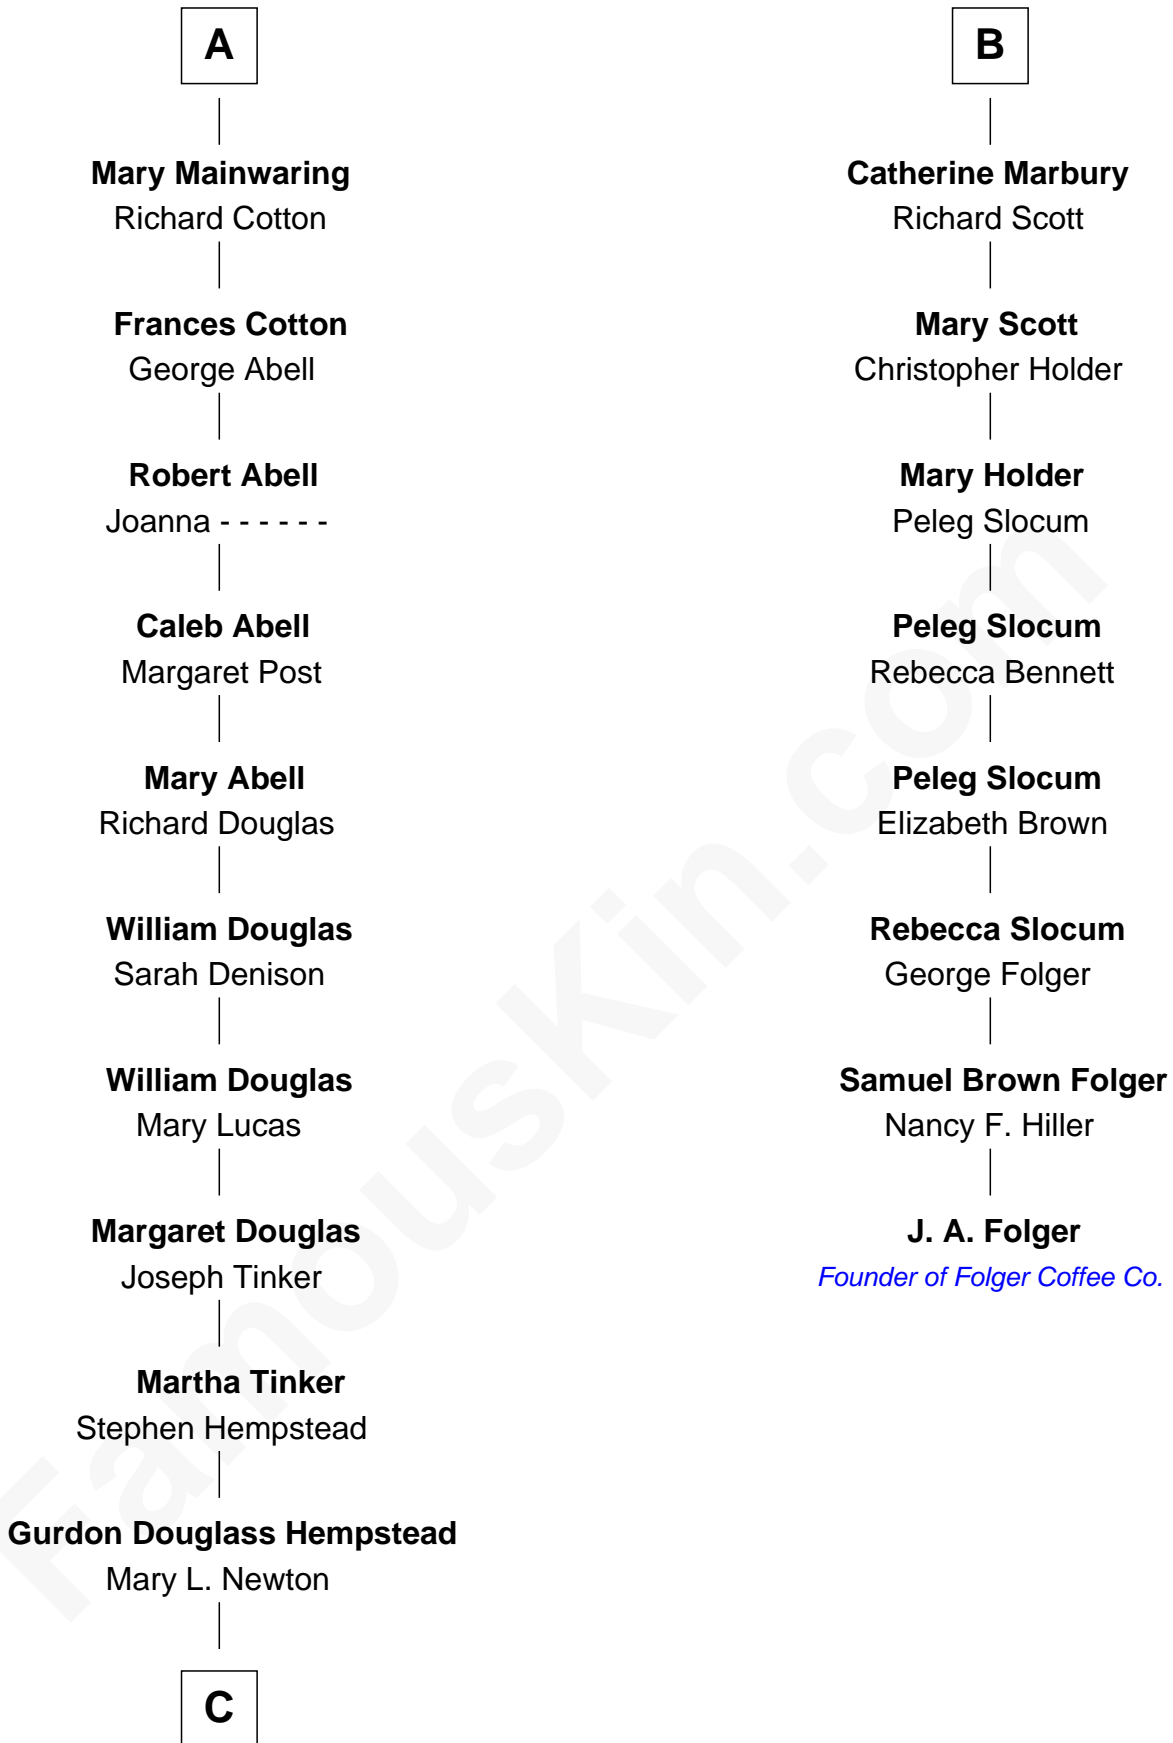

FamousKin.com
Relationship Chart of
Richard Gere
Movie Actor

14th cousin 7 times removed of

J. A. Folger
Founder of Folger Coffee Company

C

Julia Anne Hempstead

Elisha Thomas Tiffany

Nelson Leroy Tiffany

Evaline Harriet Williams

William Stanton Tiffany

Anna Rebecca Stevens

Doris Anna Tiffany

Homer George Gere

Richard Gere

Movie Actor

FamousKin.com