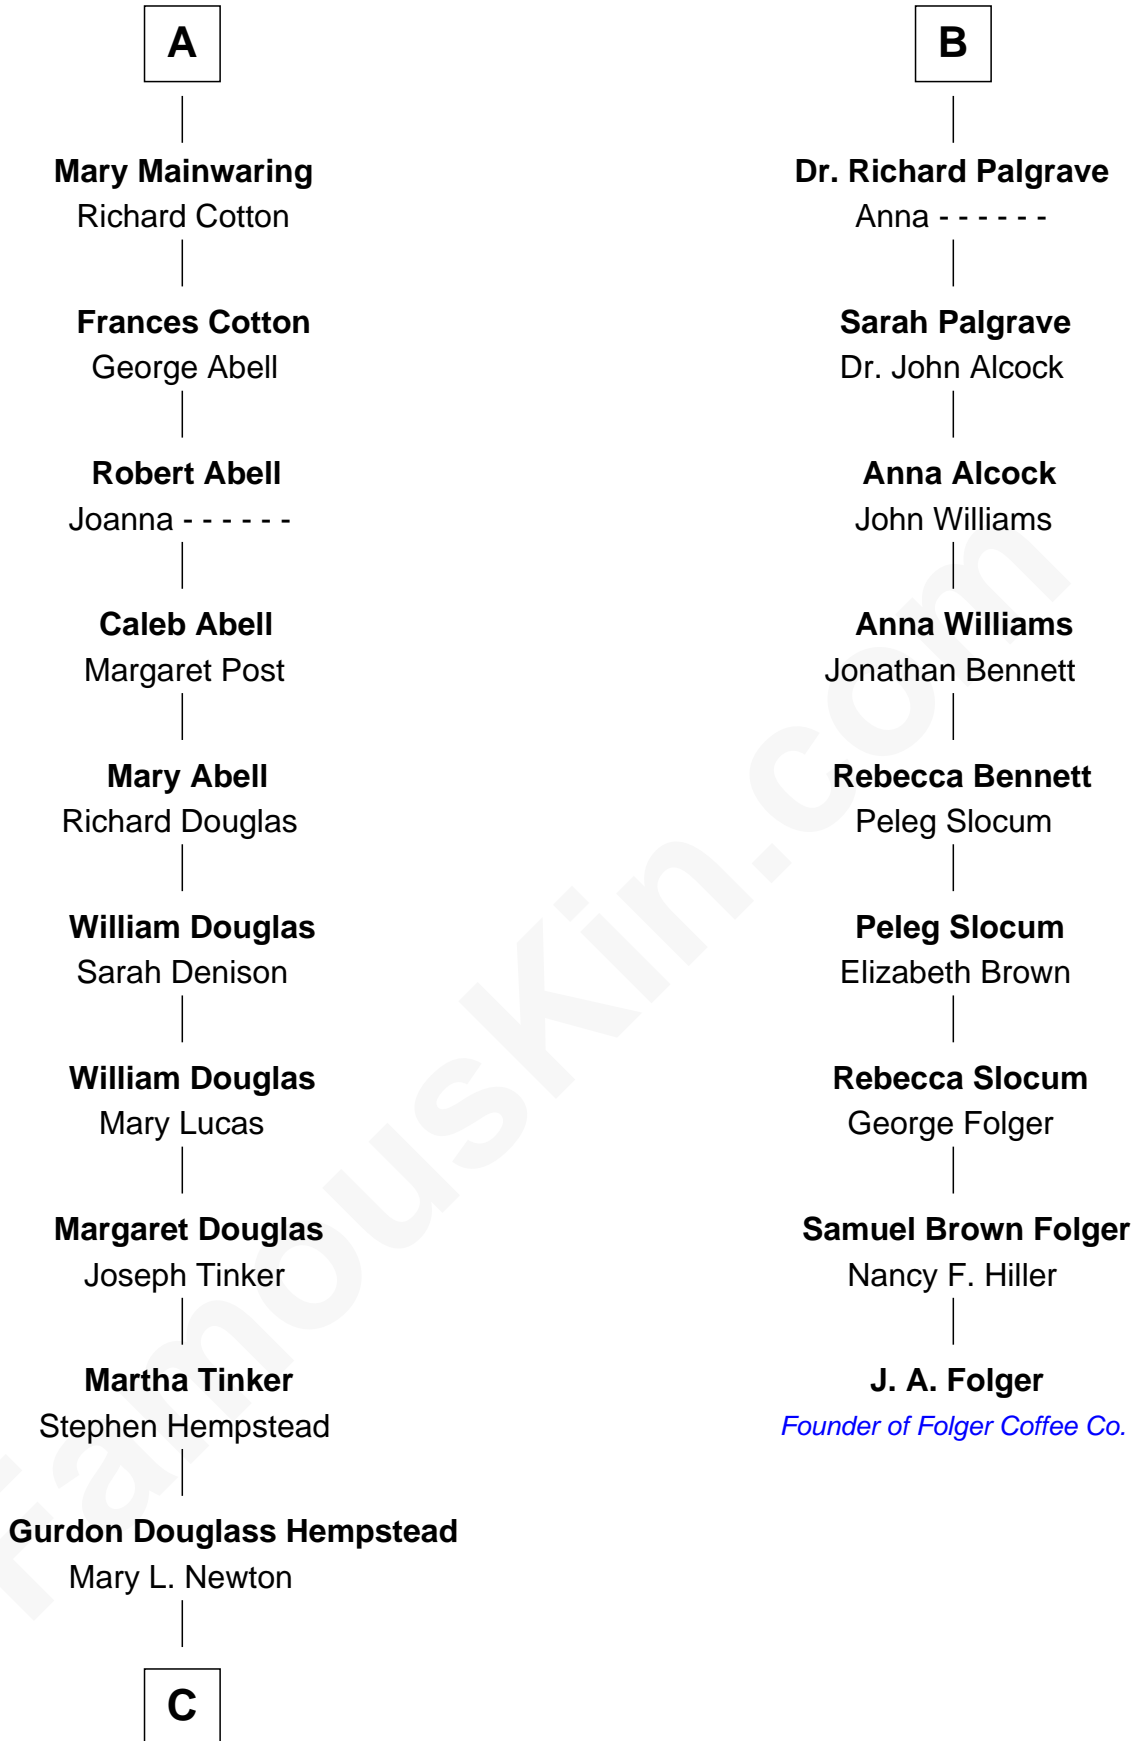

FamousKin.com
Relationship Chart of
Richard Gere
Movie Actor

15th cousin 6 times removed of

J. A. Folger
Founder of Folger Coffee Company

C

Julia Anne Hempstead

Elisha Thomas Tiffany

Nelson Leroy Tiffany

Evaline Harriet Williams

William Stanton Tiffany

Anna Rebecca Stevens

Doris Anna Tiffany

Homer George Gere

Richard Gere

Movie Actor