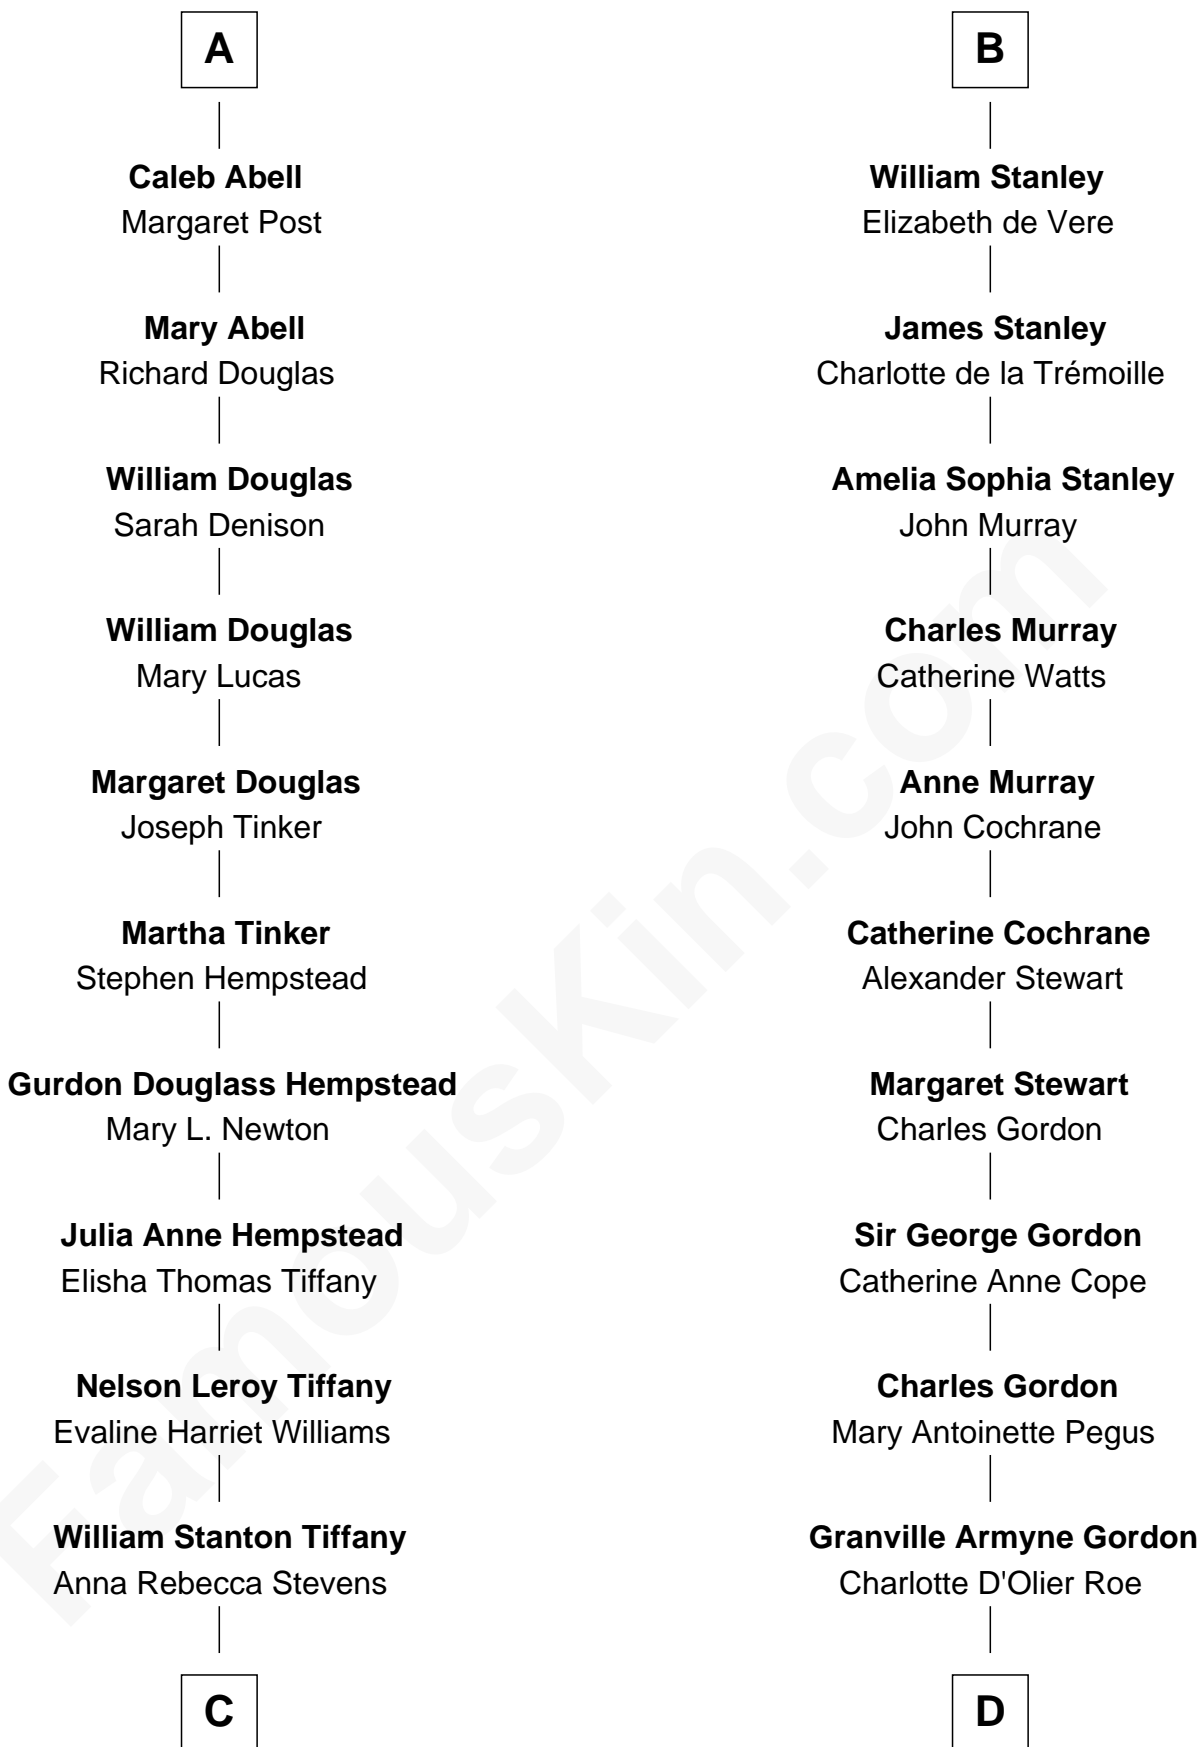

# FamousKin.com Relationship Chart of

**Richard Gere**

*Movie Actor*

18th cousin 3 times removed of

**Cara Delevingne**

*Fashion Model and Movie Actress*

**C**

**Doris Anna Tiffany**  
Homer George Gere

**Richard Gere**  
*Movie Actor*

**D**

**Armyne Evelyne Gordon**  
Sir Lionel Lawson Faudel-Phillips

**Anne Margaret Faudel-Phillips**  
John Vincent Sheffield

**Jane Armyne Sheffield**  
Sir Jocelyn Edward Greville Stevens