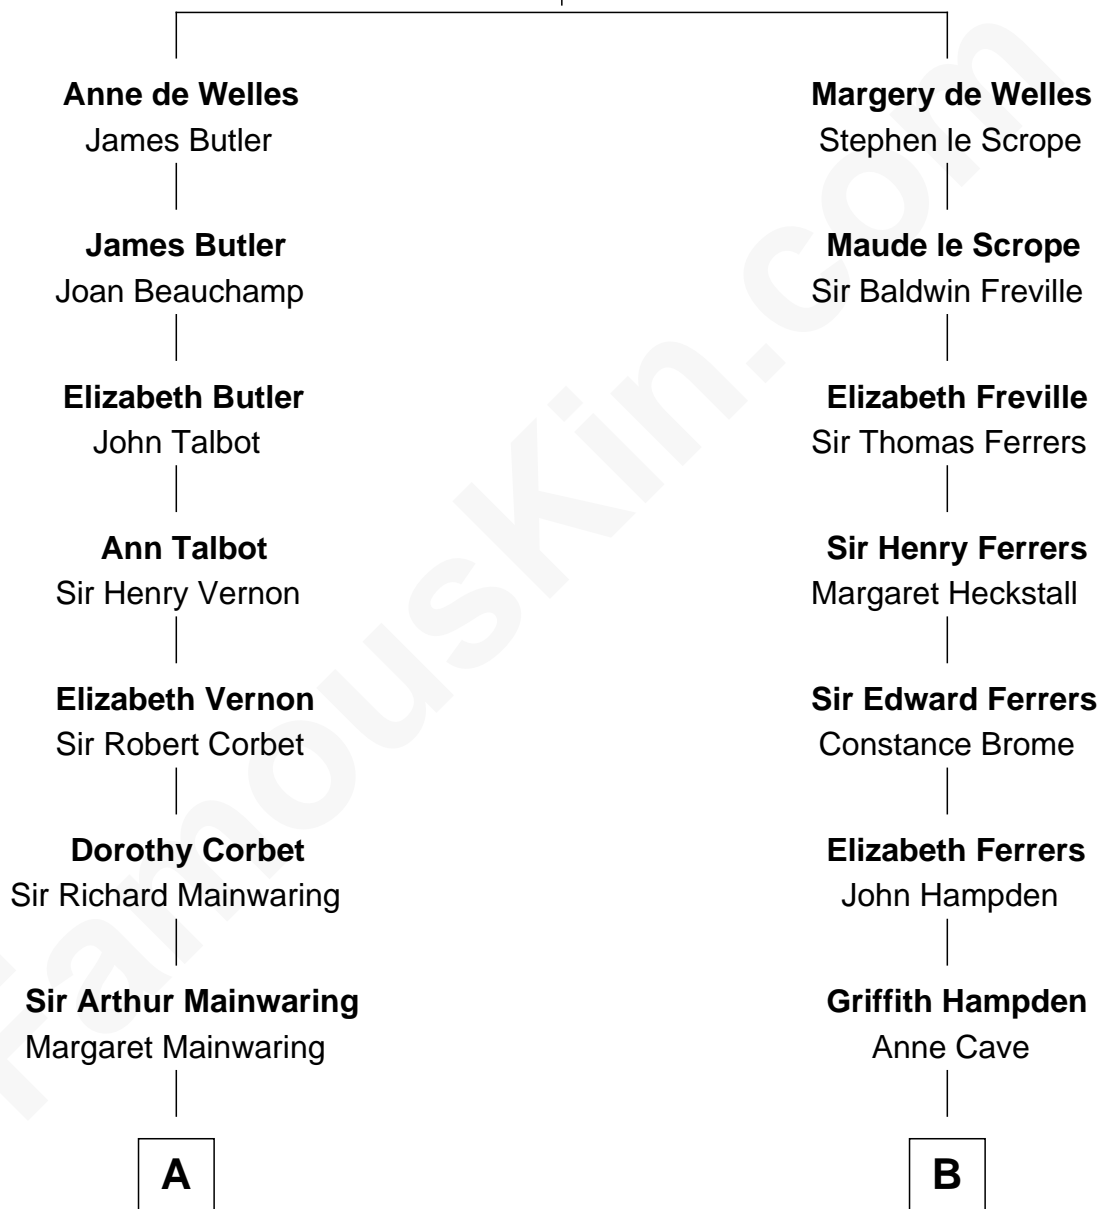

FamousKin.com Relationship Chart of

Richard Gere

Movie Actor

21st cousin of

Cara Delevingne

Fashion Model and Movie Actress

John de Welles

Maud de Roos

C

Julia Anne Hempstead
Elisha Thomas Tiffany

Nelson Leroy Tiffany
Evaline Harriet Williams

William Stanton Tiffany
Anna Rebecca Stevens

Doris Anna Tiffany
Homer George Gere

Richard Gere
Movie Actor

D

Armyne Evelyne Gordon
Sir Lionel Lawson Faudel-Phillips

Anne Margaret Faudel-Phillips
John Vincent Sheffield

Jane Armyne Sheffield
Sir Jocelyn Edward Greville Stevens

Pandora Anne Stevens
Charles Hamar Delevingne

Cara Delevingne
Model and Actress