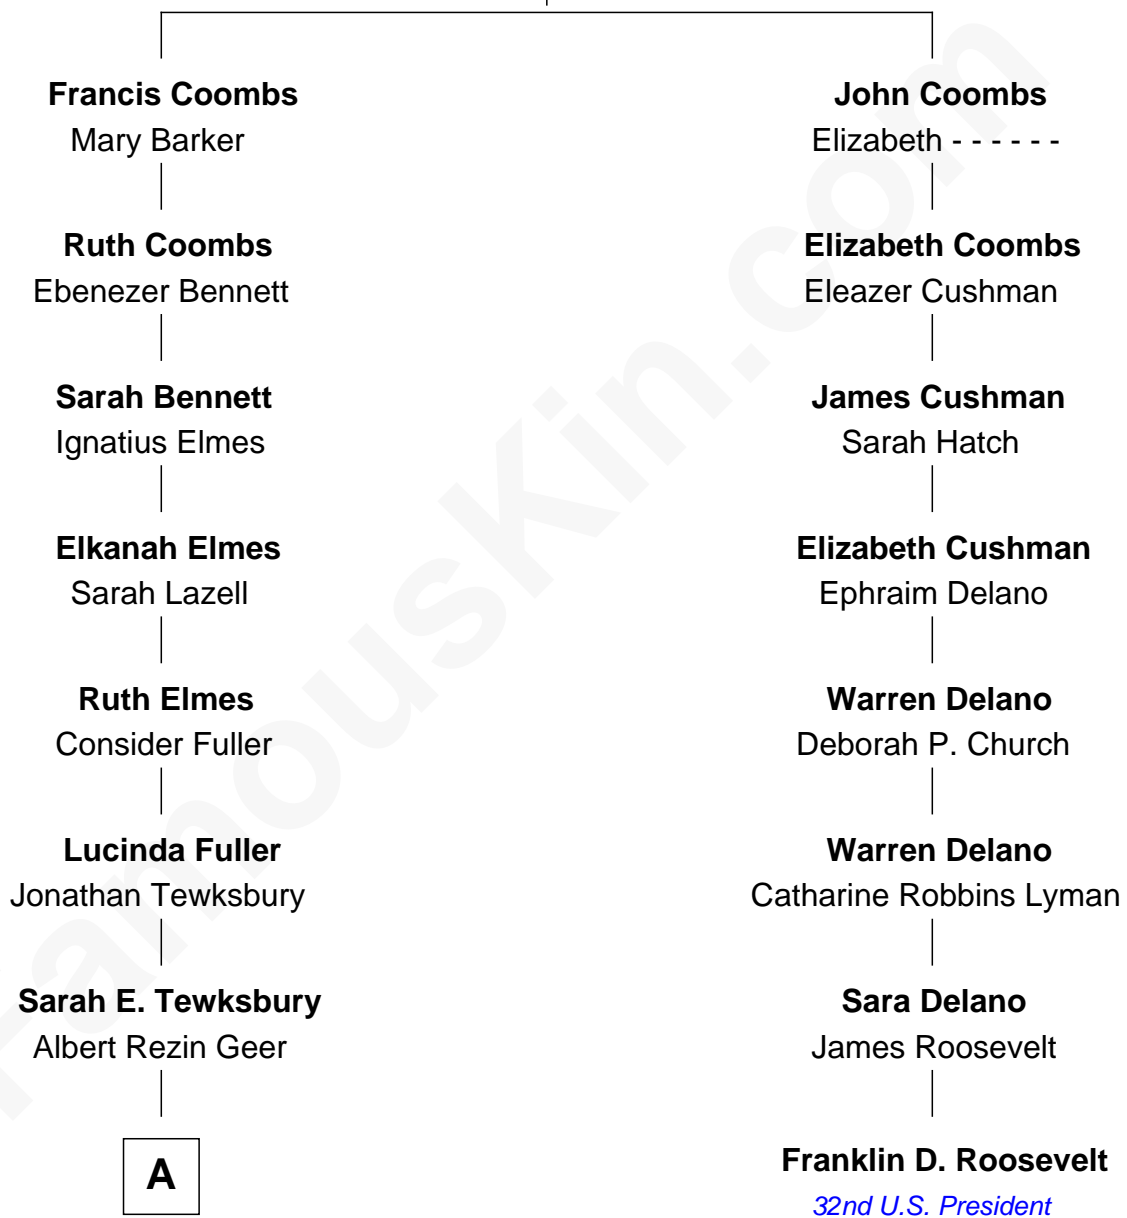

FamousKin.com Relationship Chart of

Richard Gere

Movie Actor

7th cousin 3 times removed of

Franklin D. Roosevelt

32nd U.S. President

John Coombs

Sarah Priest

A

George Lane Gere

Mary Alworth

Albert William Gere

Hazel Marjorie Snover

Homer George Gere

Doris Anna Tiffany

Richard Gere