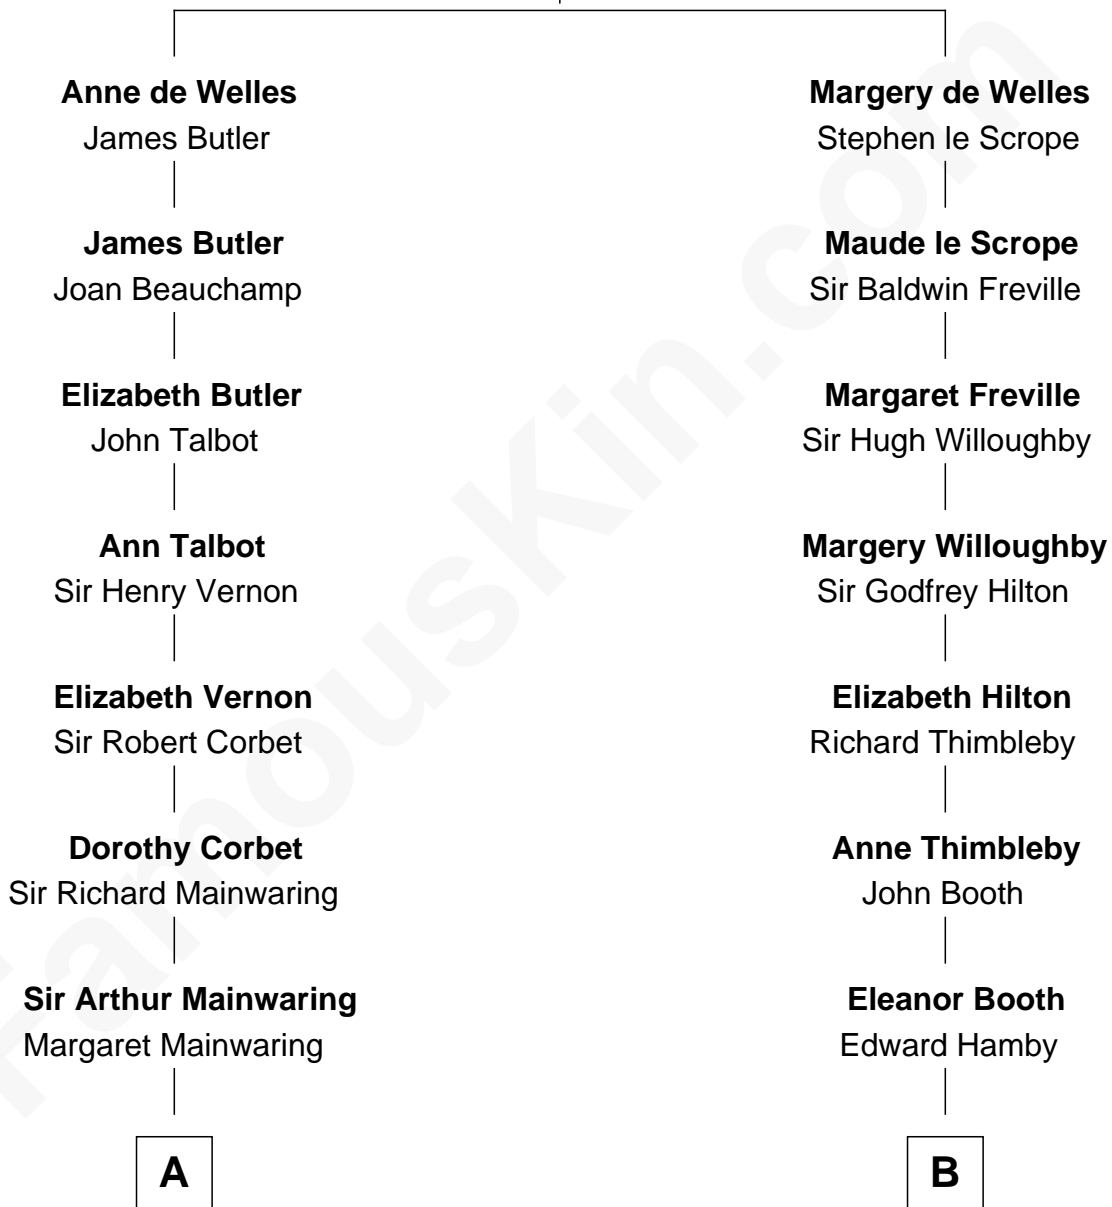

FamousKin.com
Relationship Chart of
Richard Gere
Movie Actor

17th cousin 4 times removed of
Franklin D. Roosevelt
32nd U.S. President

John de Welles
Maud de Roos

C

Julia Anne Hempstead

Elisha Thomas Tiffany

Nelson Leroy Tiffany

Evaline Harriet Williams

William Stanton Tiffany

Anna Rebecca Stevens

Doris Anna Tiffany

Homer George Gere

Richard Gere

Movie Actor