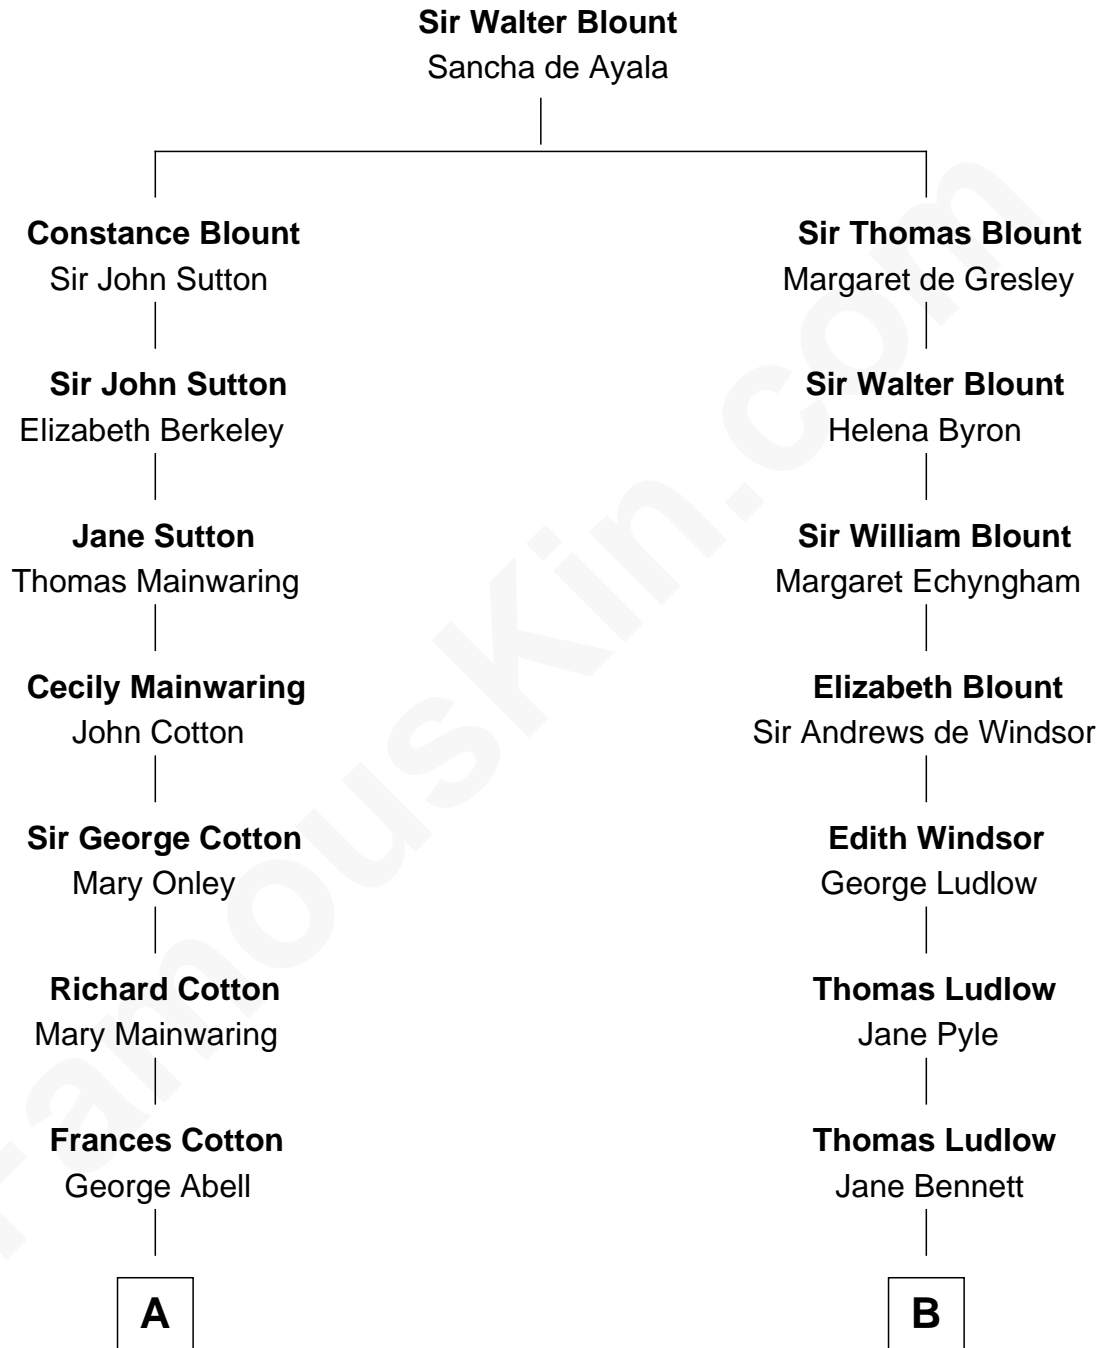

FamousKin.com
Relationship Chart of
Richard Gere
Movie Actor

15th cousin 4 times removed of

Eleanor Roosevelt
First Lady of President Franklin D. Roosevelt

C

—
William Stanton Tiffany
Anna Rebecca Stevens