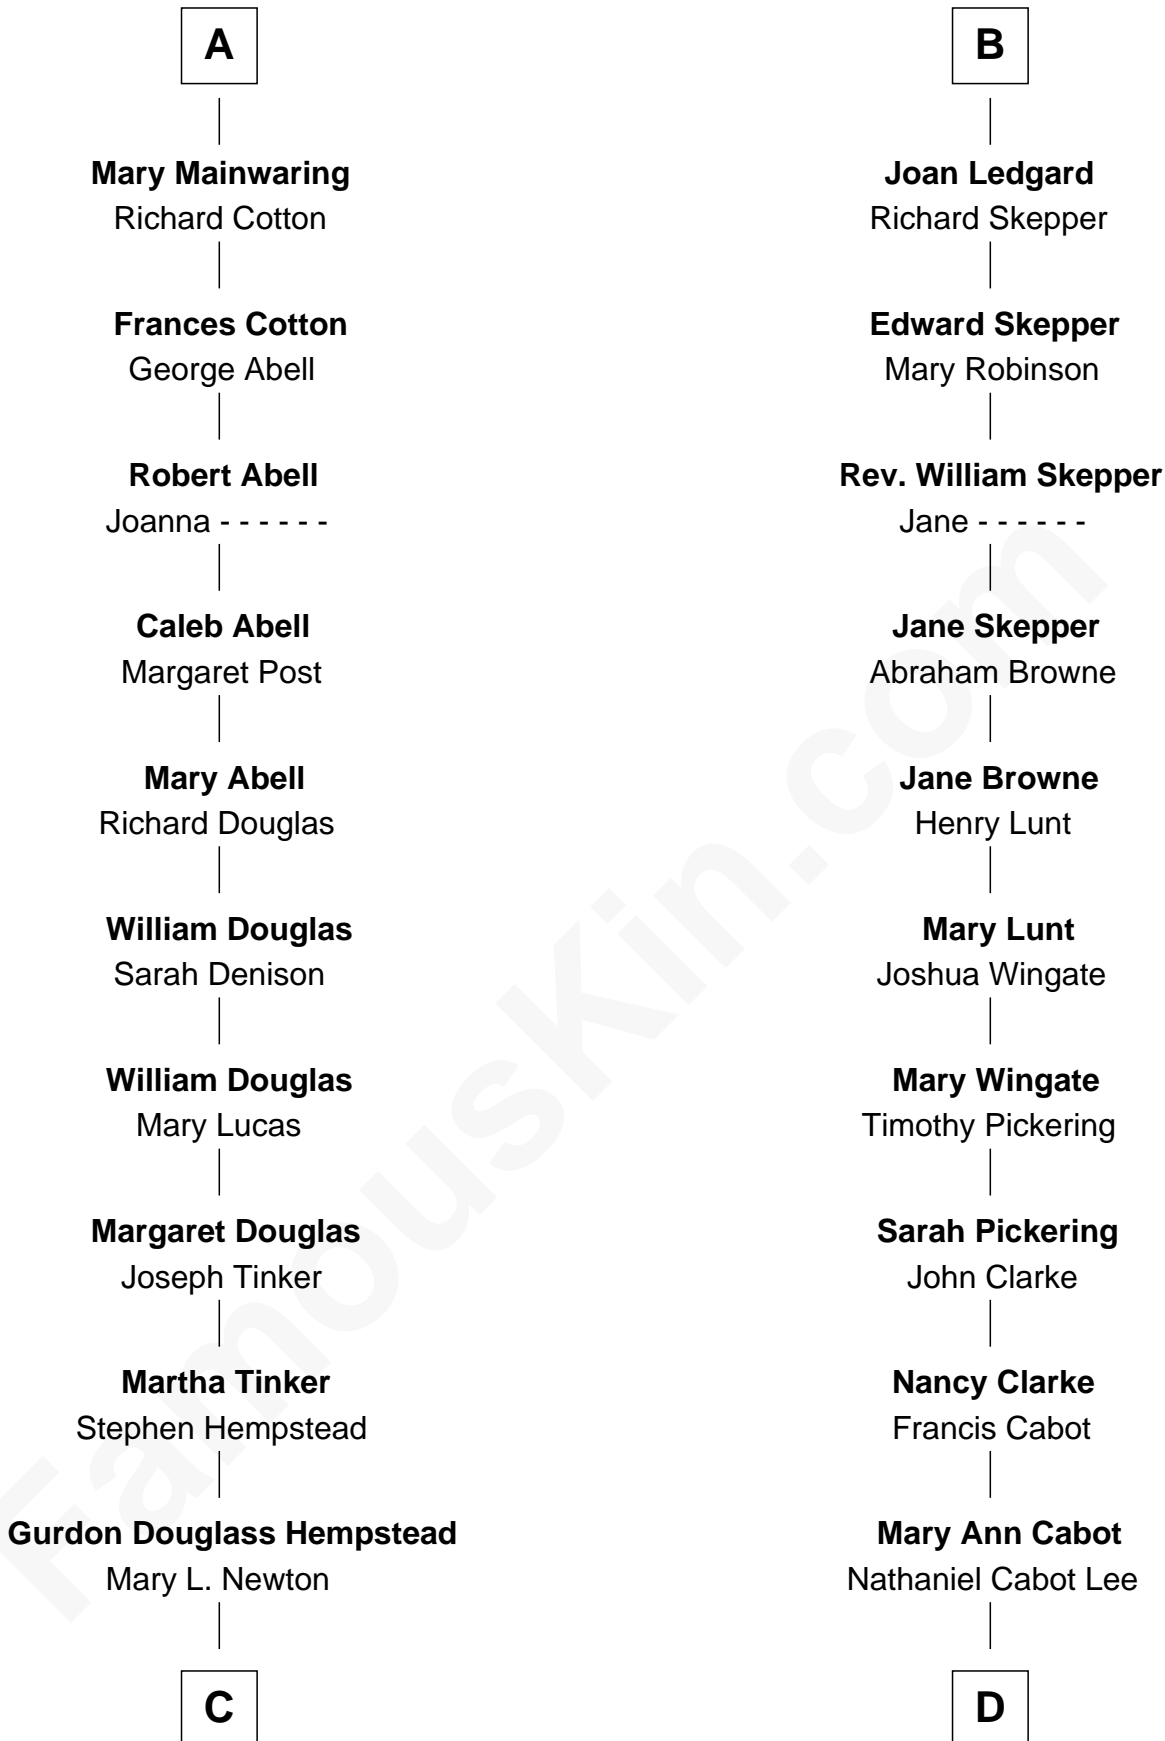

FamousKin.com
Relationship Chart of
Richard Gere
Movie Actor

19th cousin 2 times removed of

Alice (Lee) Roosevelt
First Wife of President Theodore Roosevelt

Sir Thomas de Beauchamp
 Katherine de Mortimer

Sir William Beauchamp

Joan Fitzalan

Joan Beauchamp

James Butler

Elizabeth Butler

John Talbot

Ann Talbot

Sir Henry Vernon

Elizabeth Vernon

Sir Robert Corbet

Dorothy Corbet

Sir Richard Mainwaring

Sir Arthur Mainwaring

Margaret Mainwaring

A

Philippa de Beauchamp

Sir Robert Hildyard

Sir Piers Hildyard

Joan de la See

Isabel Hildyard

Ralph Legard

B

C

Julia Anne Hempstead
Elisha Thomas Tiffany