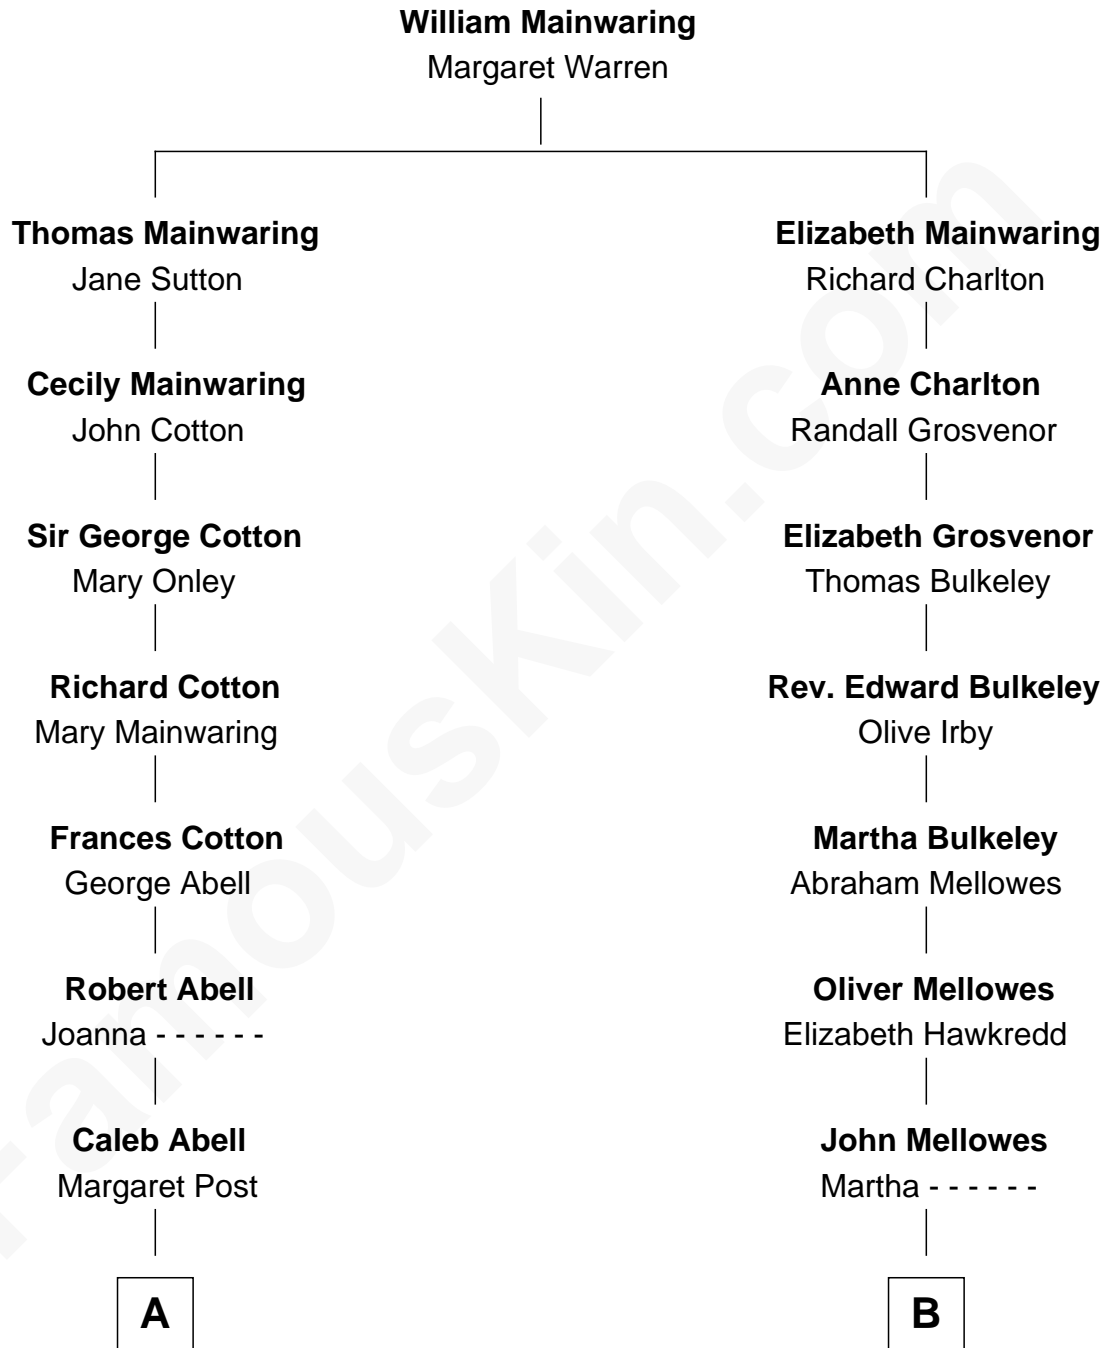

**FamousKin.com**  
**Relationship Chart of**  
**Richard Gere**  
*Movie Actor*

14th cousin 3 times removed of

**Alice (Lee) Roosevelt**  
*First Wife of President Theodore Roosevelt*

Richard Gere photo by [Francesco \(spaceodissey\)](#) (CC BY 2.0)