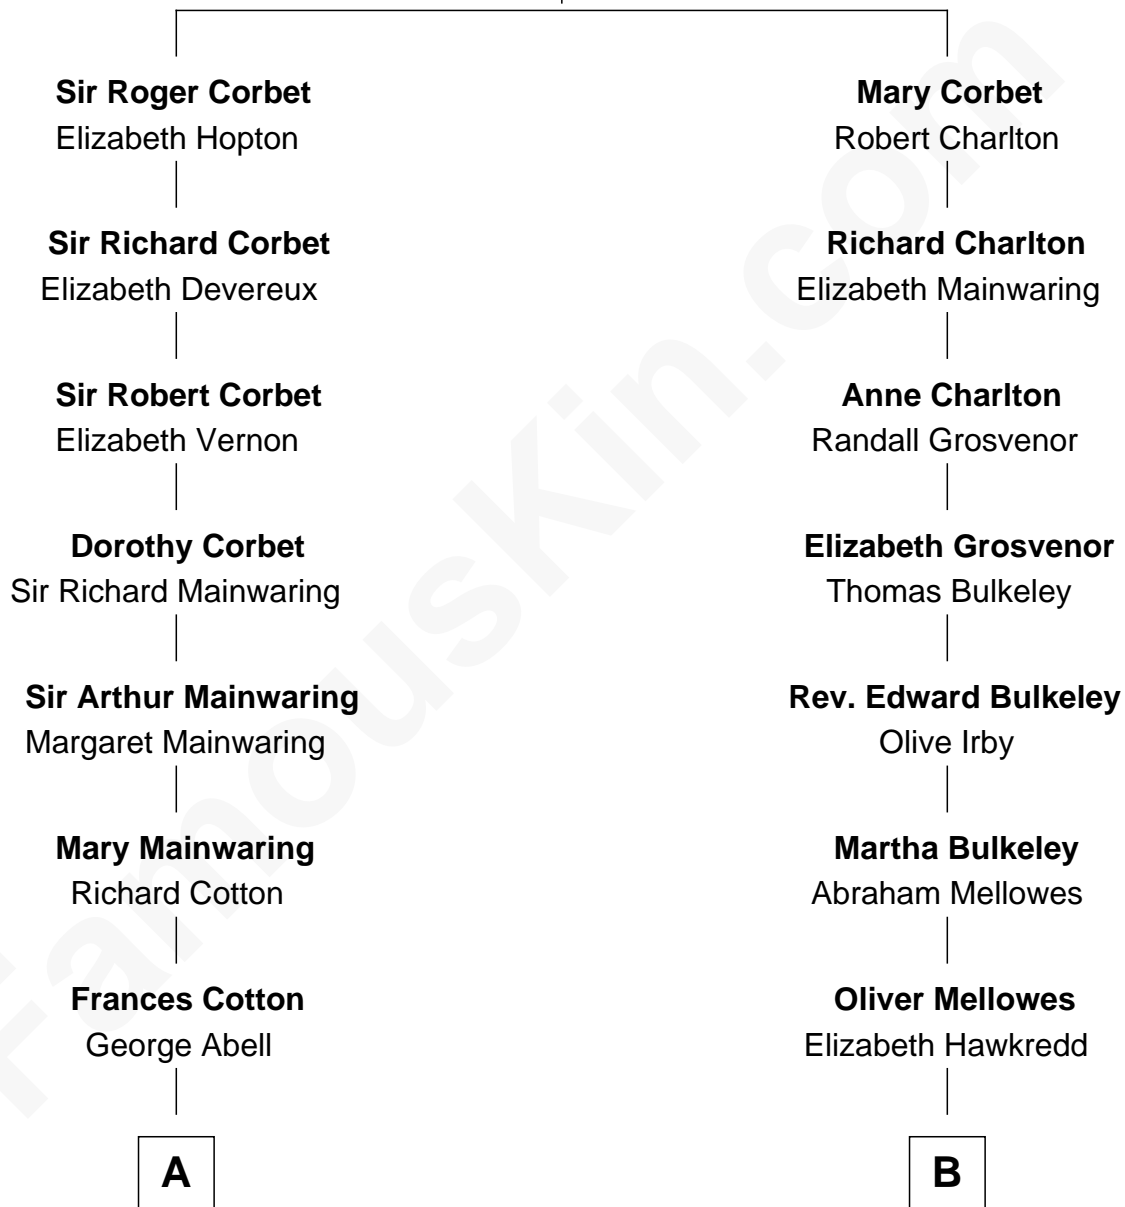

FamousKin.com
Relationship Chart of
Richard Gere
Movie Actor

15th cousin 4 times removed of

Alice (Lee) Roosevelt
First Wife of President Theodore Roosevelt

Sir Robert Corbet
 Margaret - - - - -

C

—
William Stanton Tiffany
Anna Rebecca Stevens

—
Doris Anna Tiffany
Homer George Gere

—
Richard Gere
Movie Actor

FamousKin.com