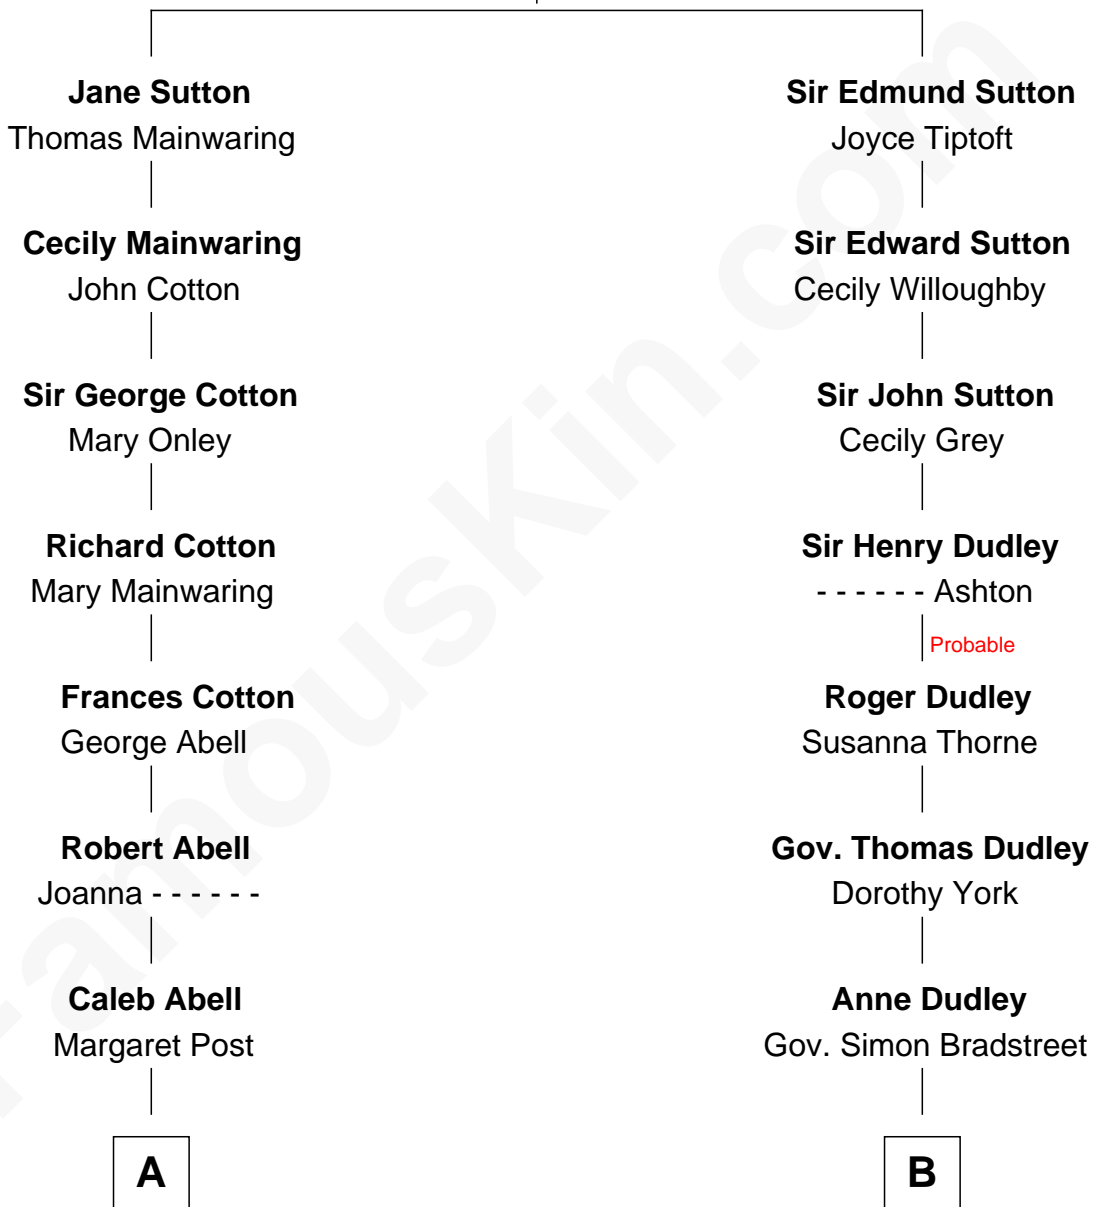

# FamousKin.com Relationship Chart of

**Richard Gere**

*Movie Actor*

17th cousin of

**James Taylor**

*Singer-Songwriter*

**Sir John Sutton**  
Elizabeth Berkeley

Richard Gere photo by [Francesco \(spaceodissey\)](#) (CC BY 2.0)