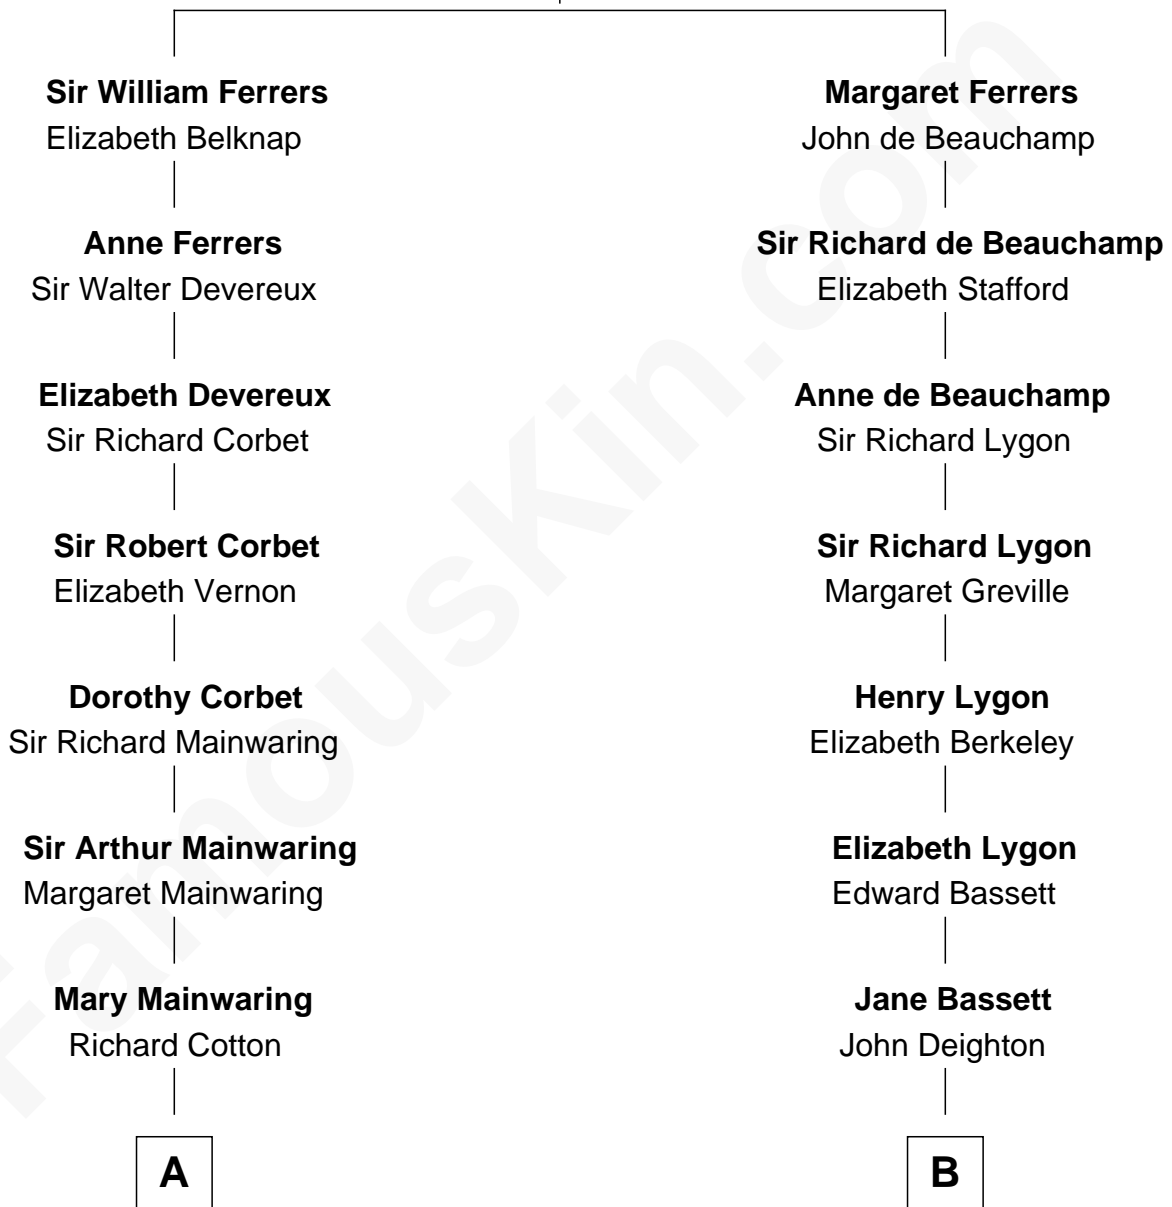

# FamousKin.com Relationship Chart of

**Richard Gere**

*Movie Actor*

18th cousin 2 times removed of

**James Taylor**

*Singer-Songwriter*

**Sir Edmund Ferrers**

Ellen Roche

**C**

**Nelson Leroy Tiffany**  
Evaline Harriet Williams

**William Stanton Tiffany**  
Anna Rebecca Stevens

**Doris Anna Tiffany**  
Homer George Gere

**Richard Gere**  
*Movie Actor*

**D**

**Dr. Isaac Montrose Taylor**  
Gertrude Arline Woodard

**James Taylor**  
*Singer-Songwriter*

FamousKin.com