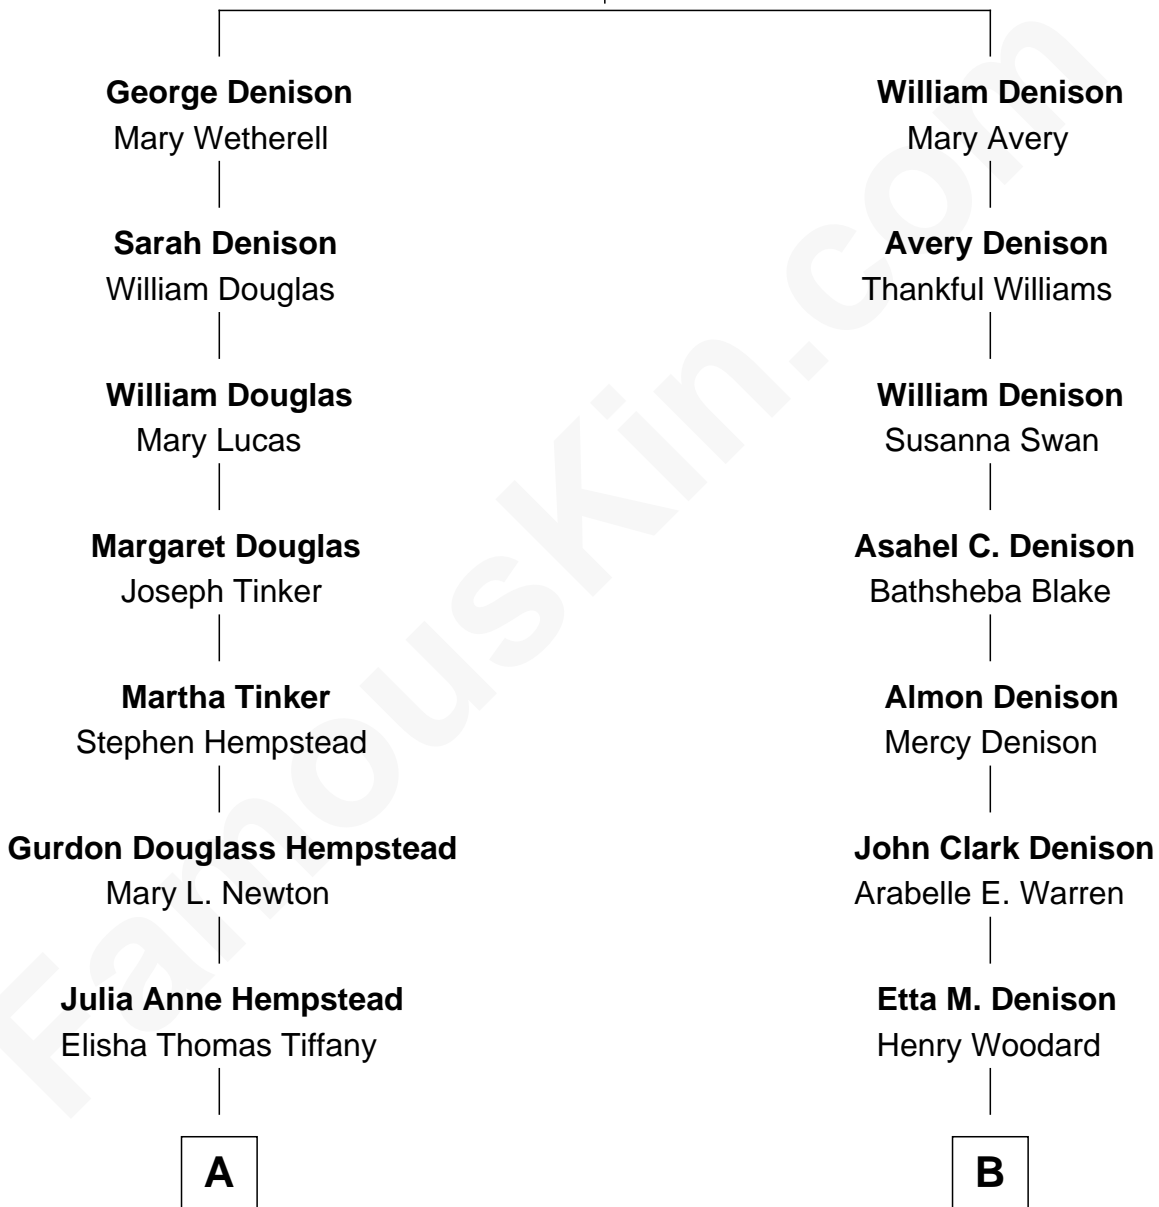

FamousKin.com Relationship Chart of

Richard Gere

Movie Actor

9th cousin 1 time removed of

James Taylor

Singer-Songwriter

John B. Denison

Phebe Lay

A

Nelson Leroy Tiffany
Evaline Harriet Williams

William Stanton Tiffany
Anna Rebecca Stevens

Doris Anna Tiffany
Homer George Gere

Richard Gere
Movie Actor

B

Henry Herman Woodard
Ella Angelique Knox

Gertrude Arline Woodard
Dr. Isaac Montrose Taylor