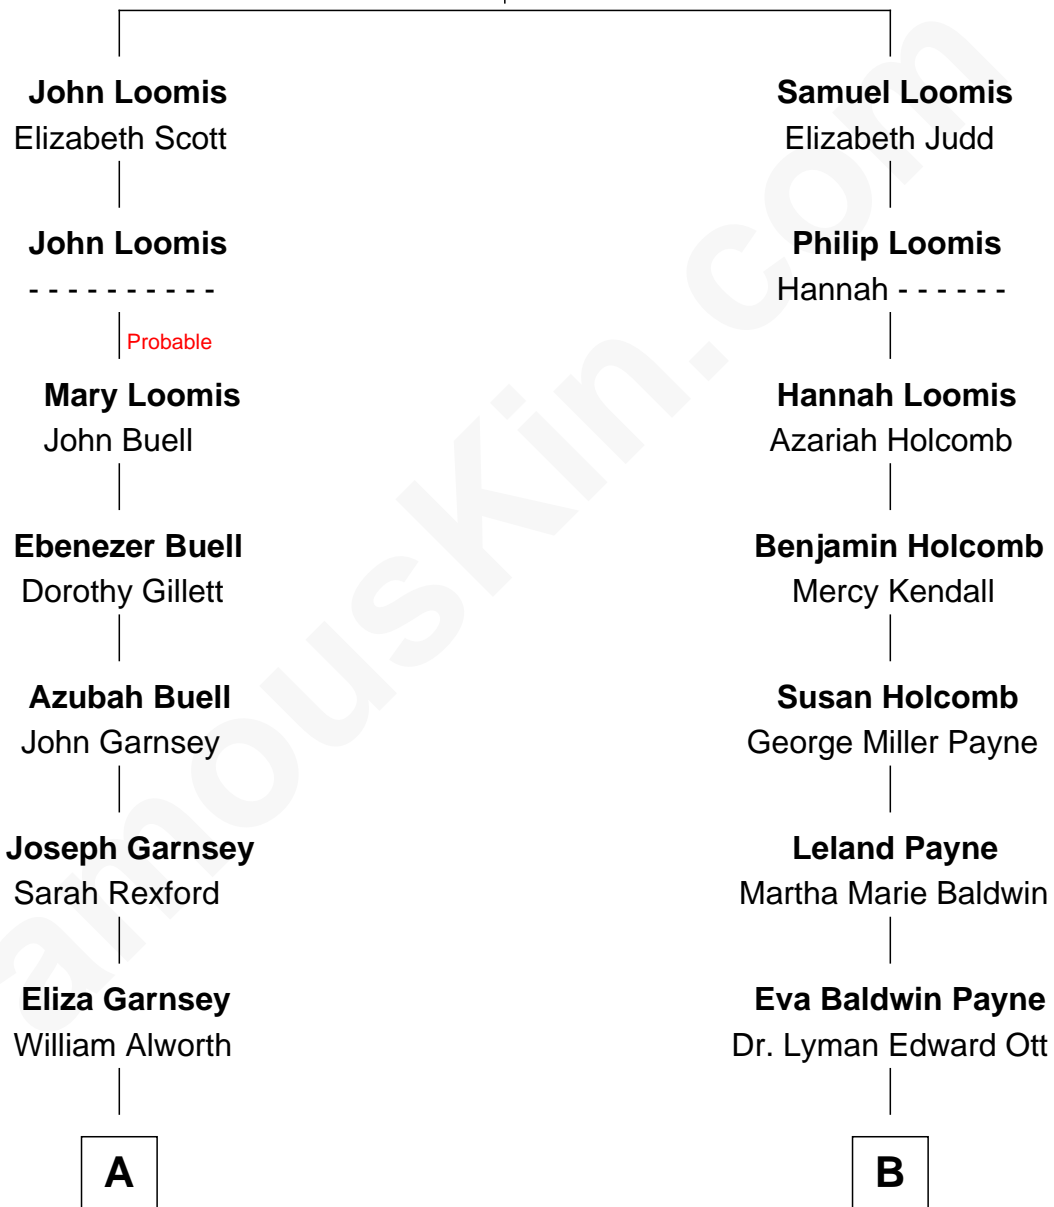

# FamousKin.com Relationship Chart of

**Richard Gere**

*Movie Actor*

9th cousin 1 time removed of

**Dan Quayle**

*44th U.S. Vice-President*

**Joseph Loomis**

Mary White

**A**

**Mary Alworth**  
George Lane Gere

**Albert William Gere**  
Hazel Marjorie Snover

**Homer George Gere**  
Doris Anna Tiffany

**Richard Gere**  
*Movie Actor*

**B**

**Martha M. Ott**  
Eugene Collins Pulliam

**Martha Corinne Pulliam**  
James Cline Quayle

**Dan Quayle**  
*44th U.S. Vice-President*

FamousKin.com