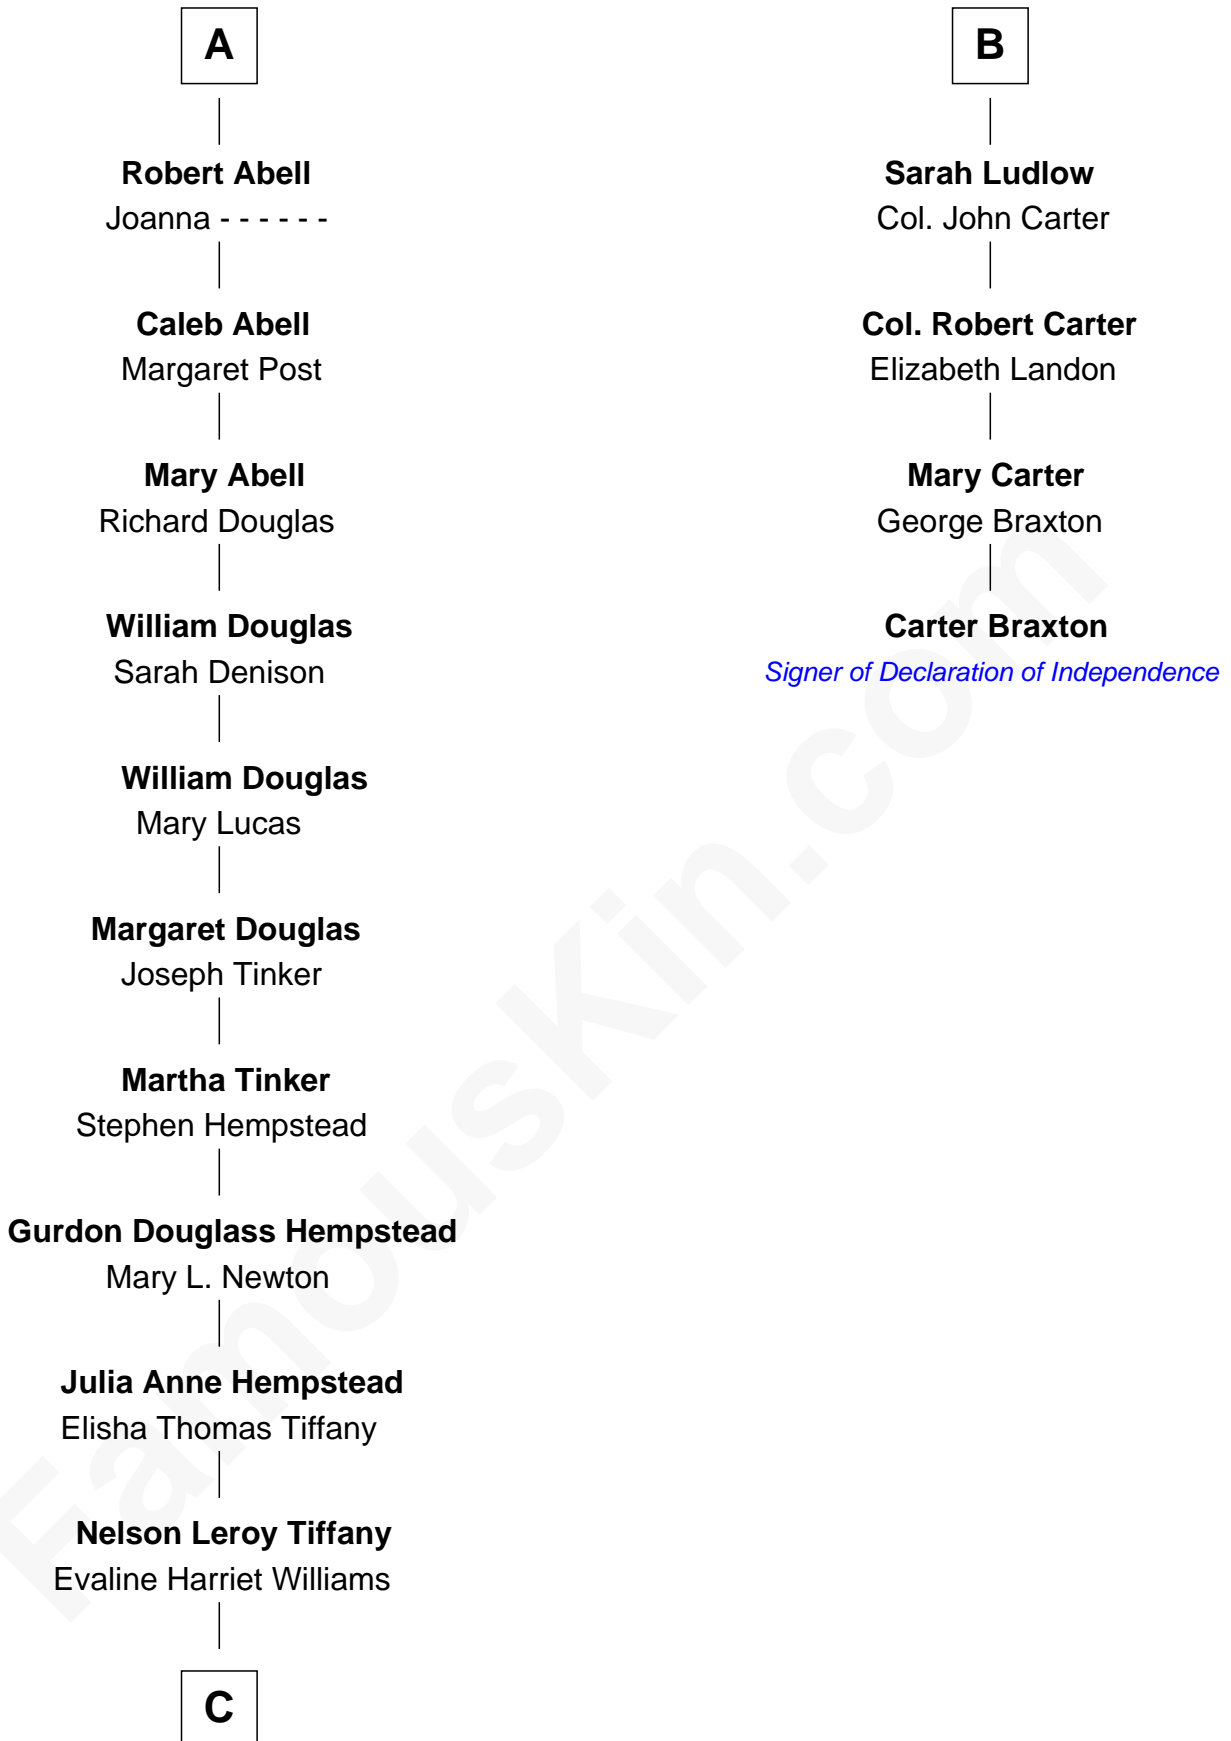

FamousKin.com Relationship Chart of

Richard Gere

Movie Actor

10th cousin 9 times removed of

Carter Braxton

Signer of the Declaration of Independence

Sir Walter Blount

Sancha de Ayala

Sir George Cotton

Mary Onley

Richard Cotton

Mary Mainwaring

Frances Cotton

George Abell

A

Sir Thomas Blount

Margaret de Gresley

Sir Walter Blount

Helena Byron

Sir William Blount

Margaret Echyngam

Elizabeth Blount

Sir Andrews de Windsor

Edith Windsor

George Ludlow

Thomas Ludlow

Jane Pyle

Gabriel Ludlow

Phillis - - - - -

B

C

—
William Stanton Tiffany
Anna Rebecca Stevens