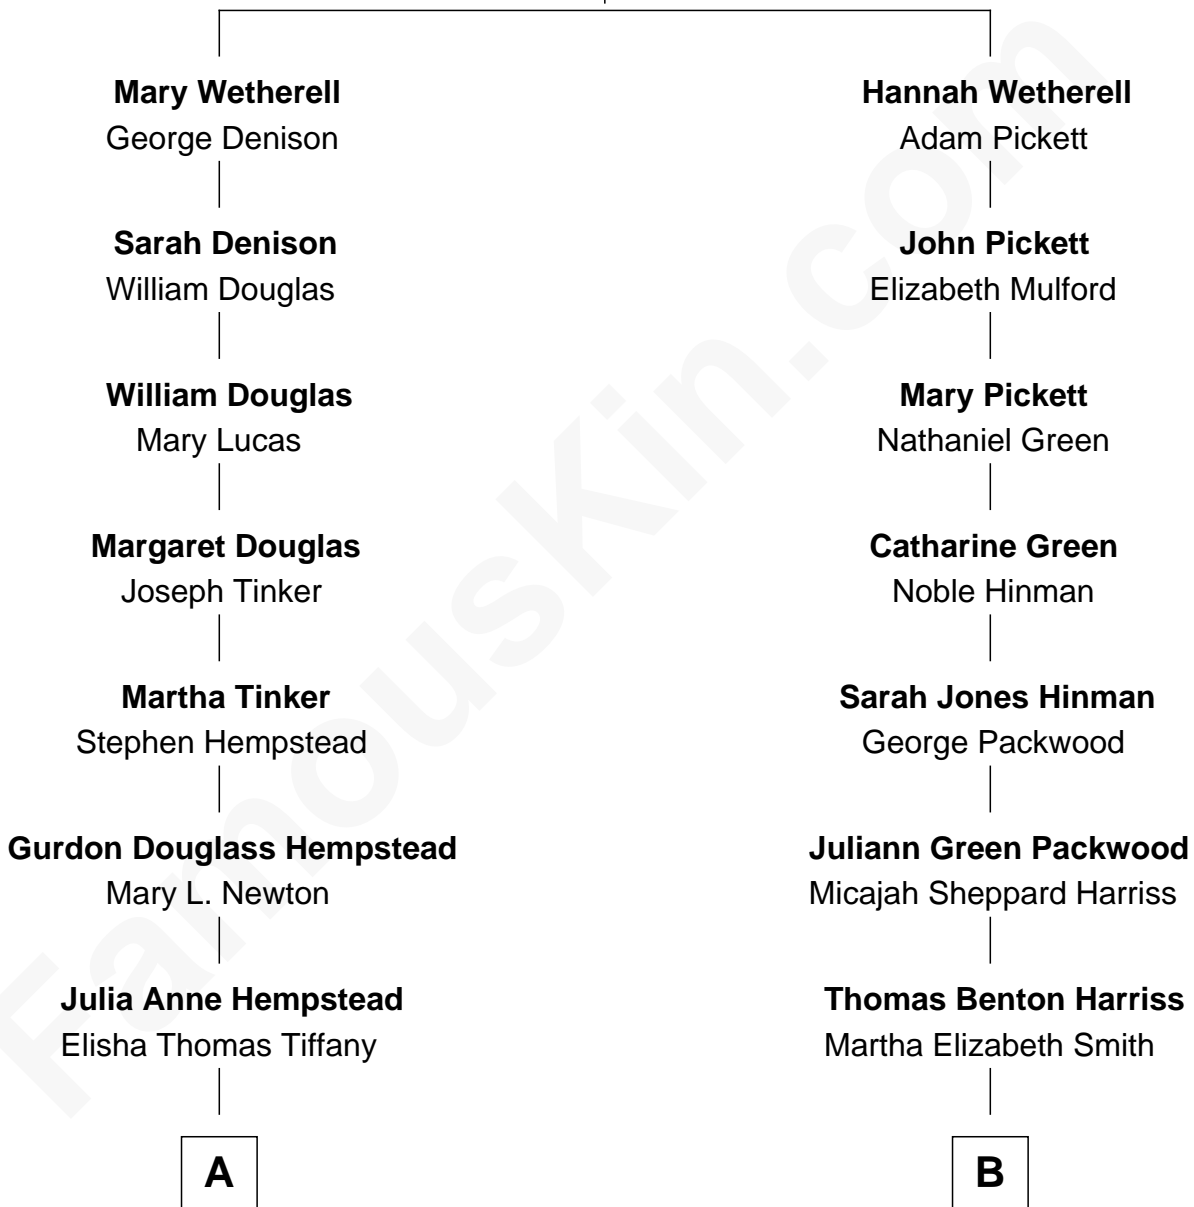

FamousKin.com Relationship Chart of

Richard Gere

Movie Actor

10th cousin of

Cokie Roberts

Author and TV Journalist

Daniel Wetherell

Grace Brewster

A

Nelson Leroy Tiffany
Evaline Harriet Williams

William Stanton Tiffany
Anna Rebecca Stevens

Doris Anna Tiffany
Homer George Gere

Richard Gere
Movie Actor

B

Eustatia S. Harriss
Edward Seghers Morrison

Martha Corinne Morrison
Roland Philemon Claiborne