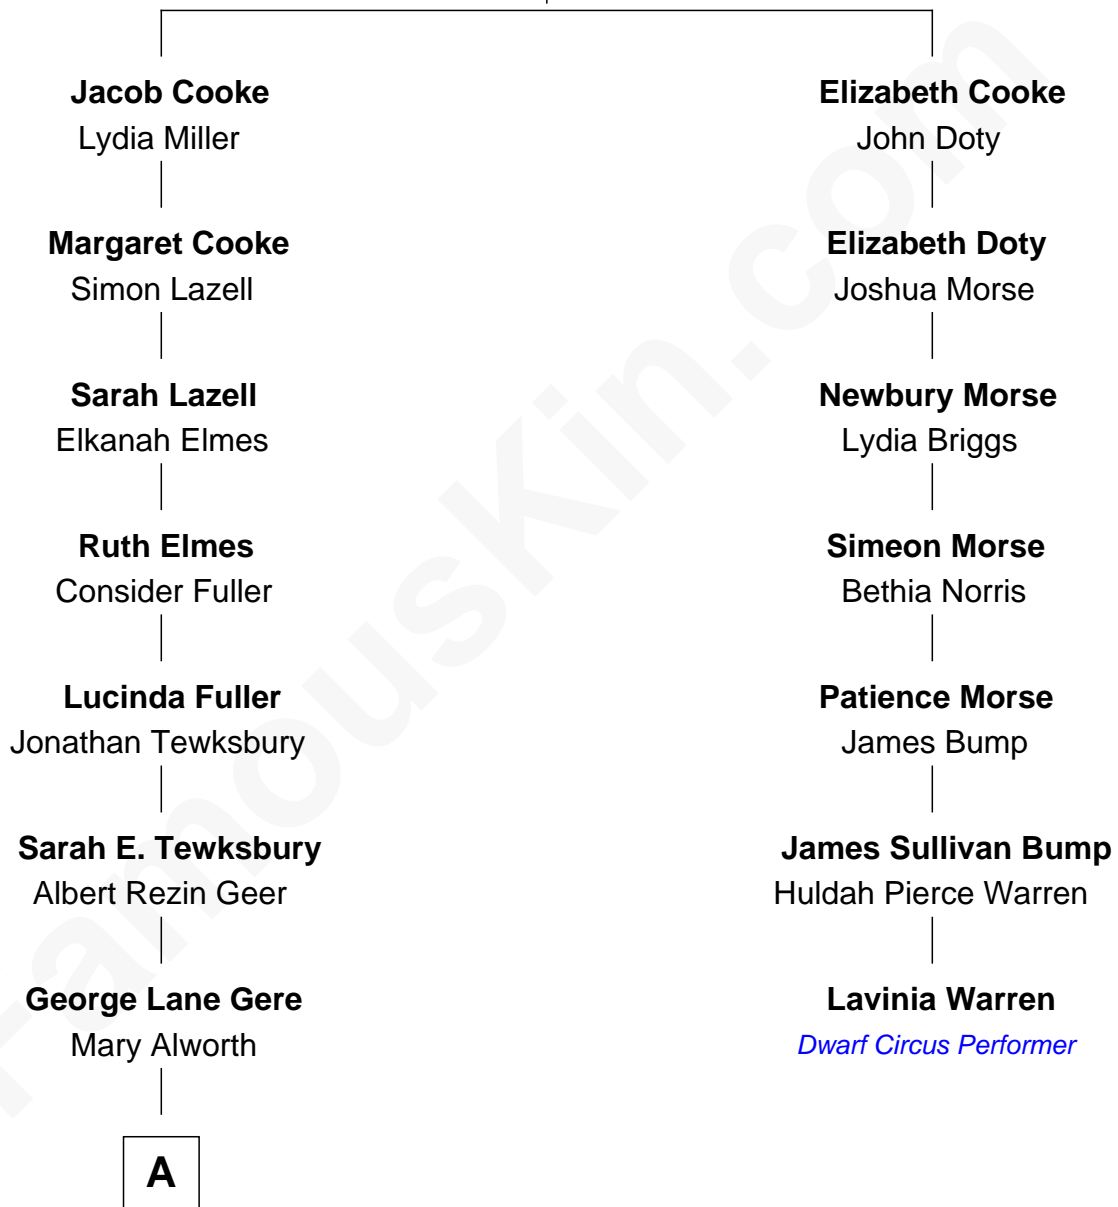

# FamousKin.com Relationship Chart of

**Richard Gere**

*Movie Actor*

6th cousin 3 times removed of

**Lavinia Warren**

*Dwarf Circus Performer*

**Jacob Cooke**  
Damaris Hopkins

**A**

—  
**Albert William Gere**  
Hazel Marjorie Snover

—  
**Homer George Gere**  
Doris Anna Tiffany

—  
**Richard Gere**  
*Movie Actor*

FamousKin.com