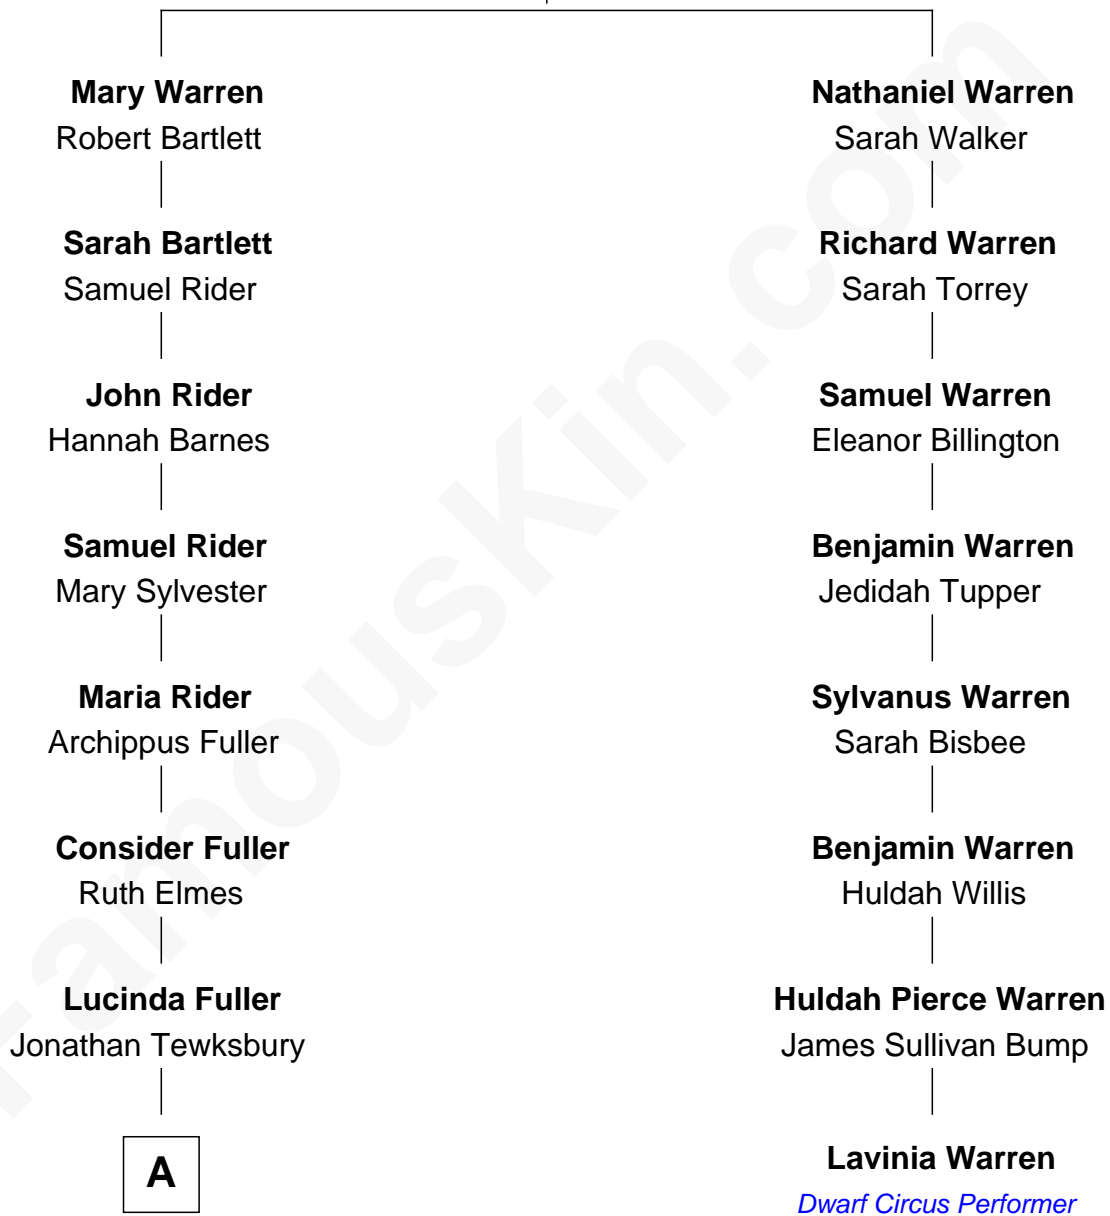

FamousKin.com Relationship Chart of

Richard Gere

Movie Actor

7th cousin 4 times removed of

Lavinia Warren

Dwarf Circus Performer

Richard Warren
Elizabeth Walker

A

—
Sarah E. Tewksbury

Albert Rezin Geer

—
George Lane Gere

Mary Alworth

—
Albert William Gere

Hazel Marjorie Snover

—
Homer George Gere

Doris Anna Tiffany