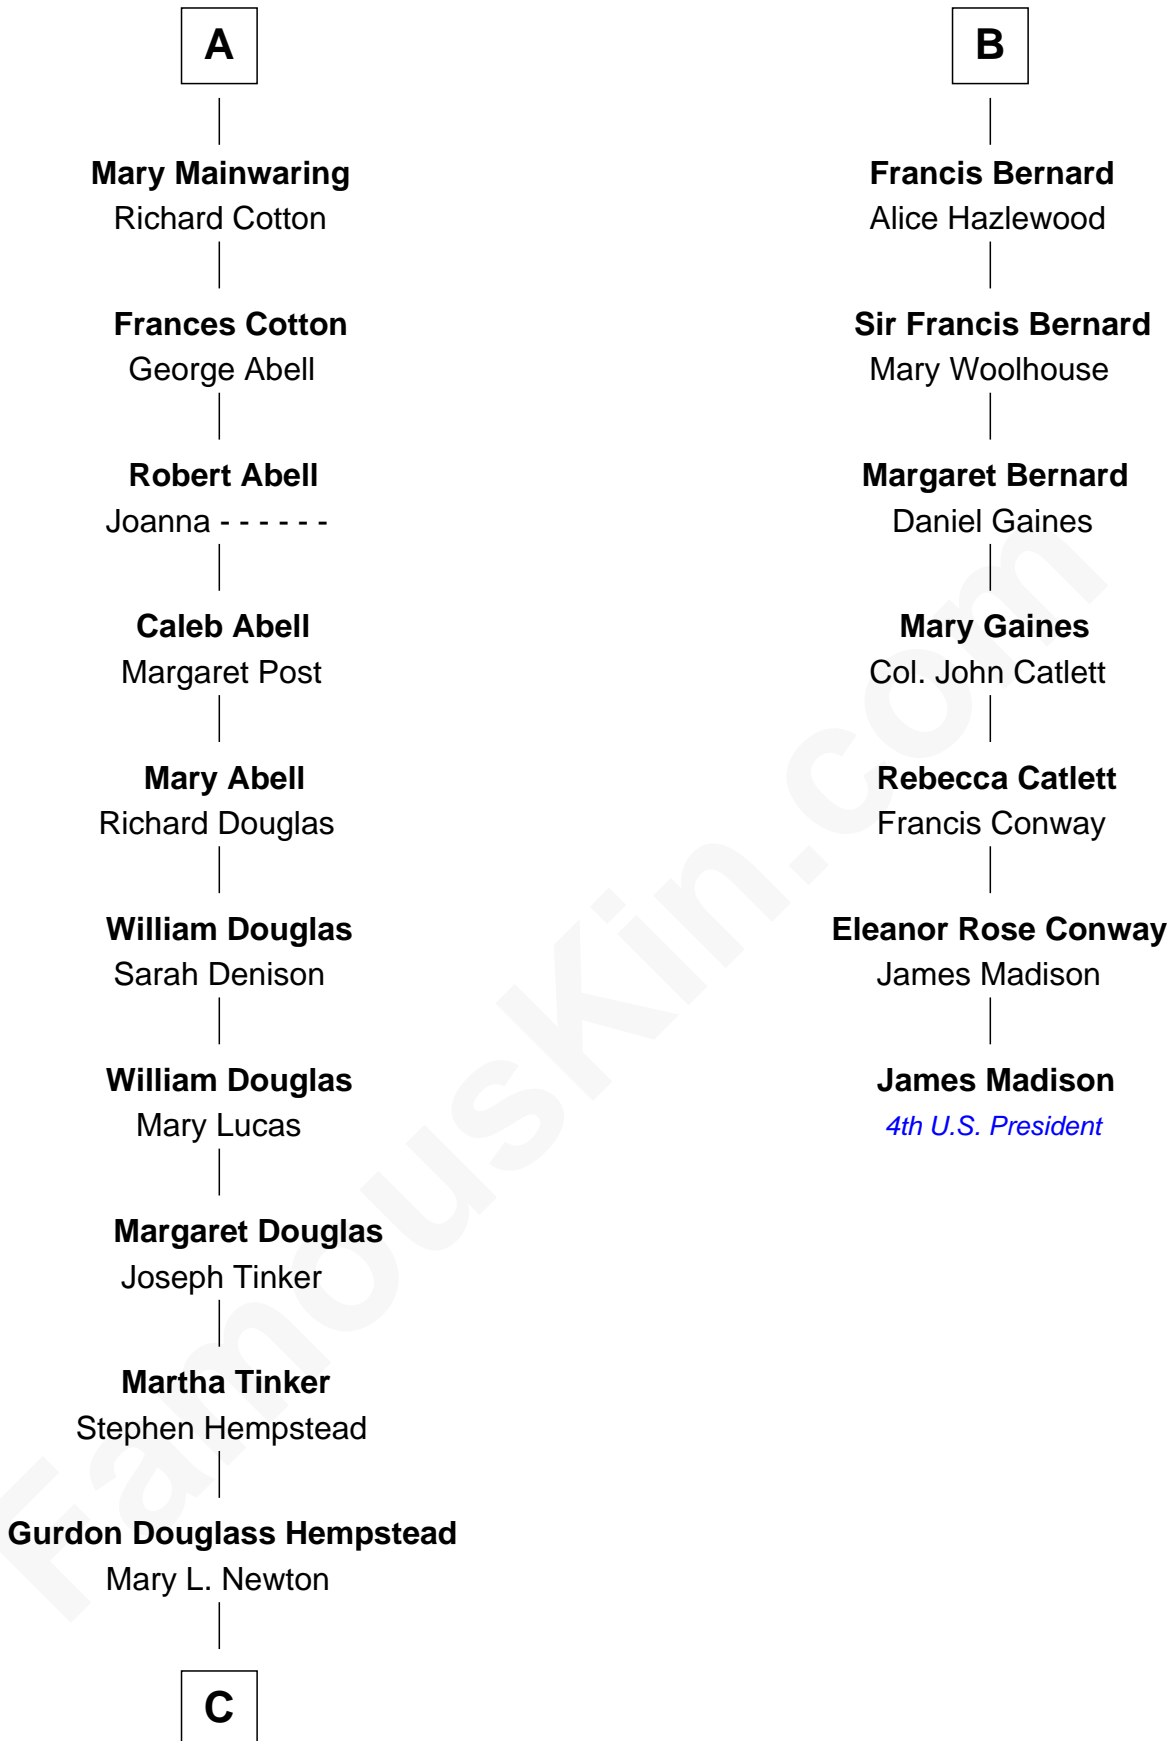

FamousKin.com Relationship Chart of

Richard Gere

Movie Actor

13th cousin 8 times removed of

James Madison

4th U.S. President

Sir Thomas de Beauchamp

Katherine de Mortimer

Sir William Beauchamp

Joan Fitzalan

Joan Beauchamp

James Butler

Elizabeth Butler

John Talbot

Ann Talbot

Sir Henry Vernon

Elizabeth Vernon

Sir Robert Corbet

Dorothy Corbet

Sir Richard Mainwaring

Sir Arthur Mainwaring

Margaret Mainwaring

A

Philippa de Beauchamp

John Bernard

John Bernard

Margaret Daundelyn

John Bernard

Cecily Muscote

B

C

—
Julia Anne Hempstead