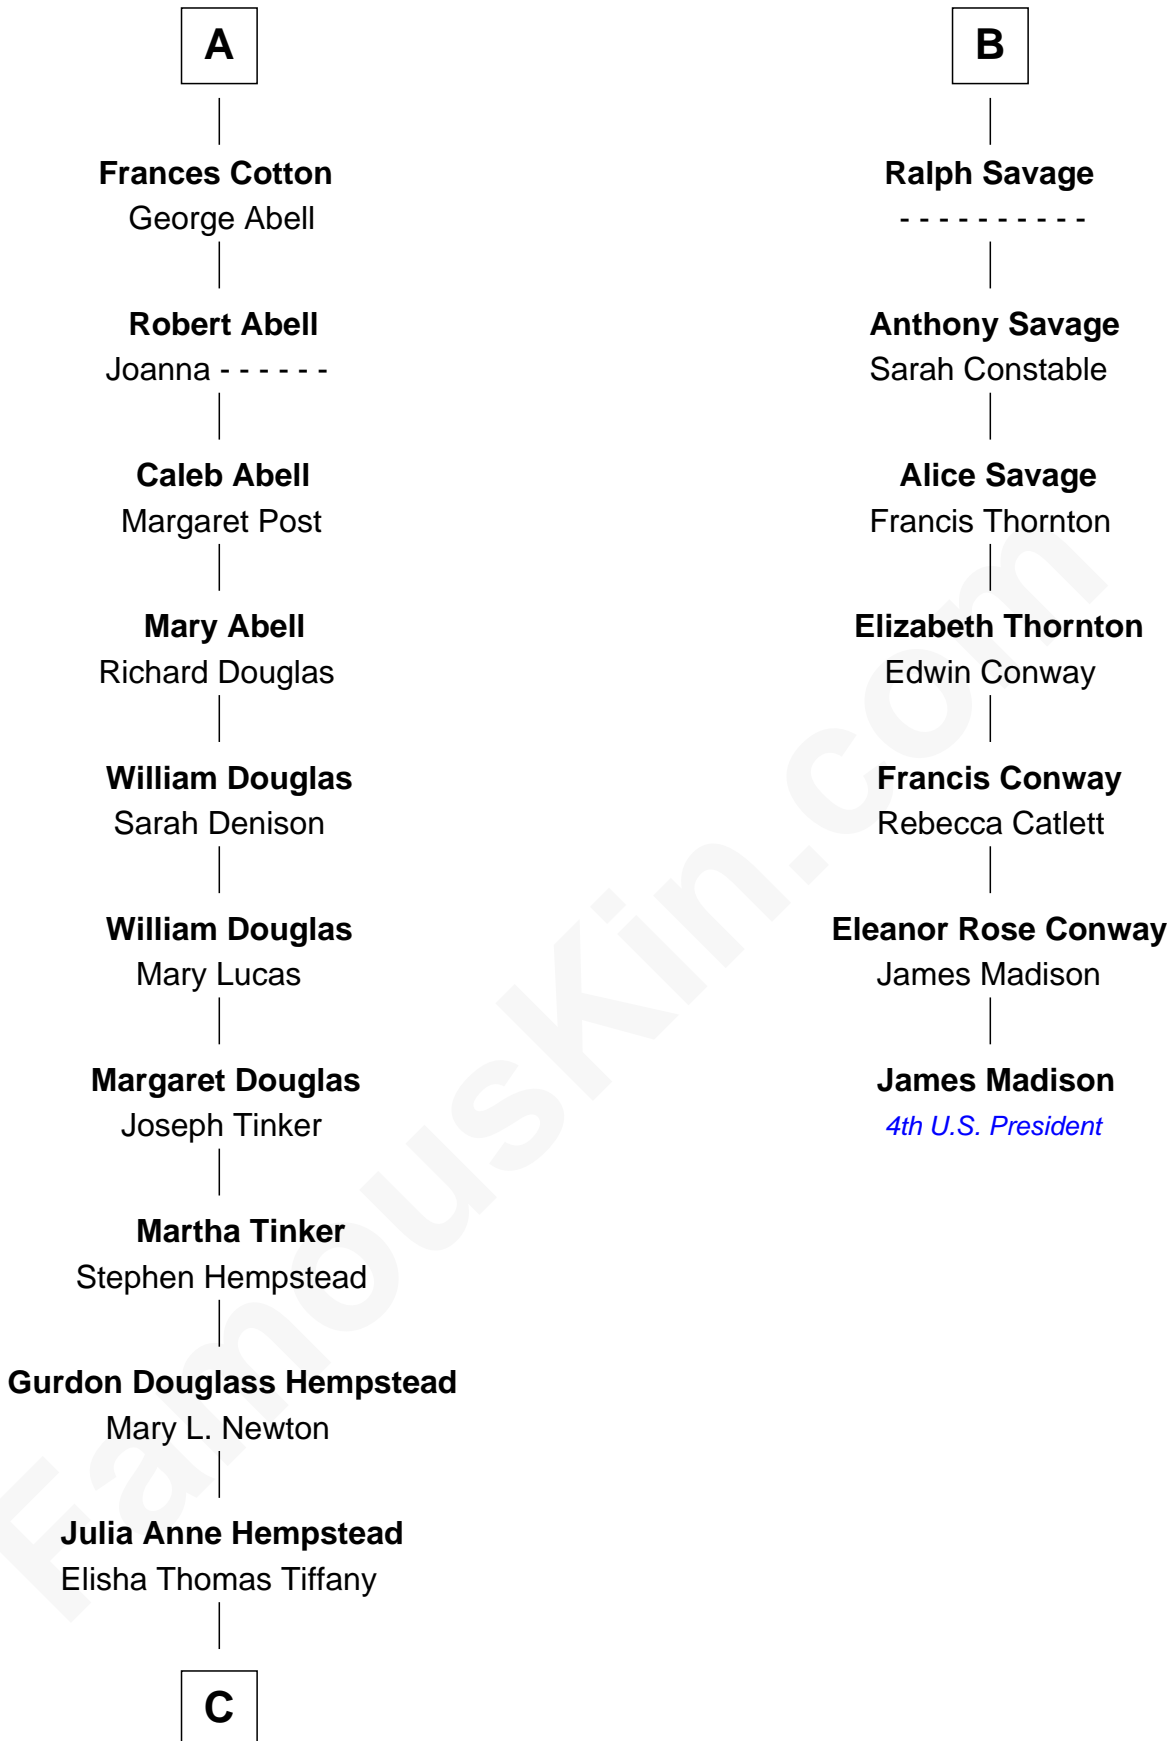

FamousKin.com Relationship Chart of

Richard Gere

Movie Actor

13th cousin 7 times removed of

James Madison

4th U.S. President

Sir Edmund Ferrers

Ellen Roche

C

—
Nelson Leroy Tiffany
Evaline Harriet Williams

—
William Stanton Tiffany
Anna Rebecca Stevens

—
Doris Anna Tiffany
Homer George Gere

—
Richard Gere
Movie Actor

FamousKin.com