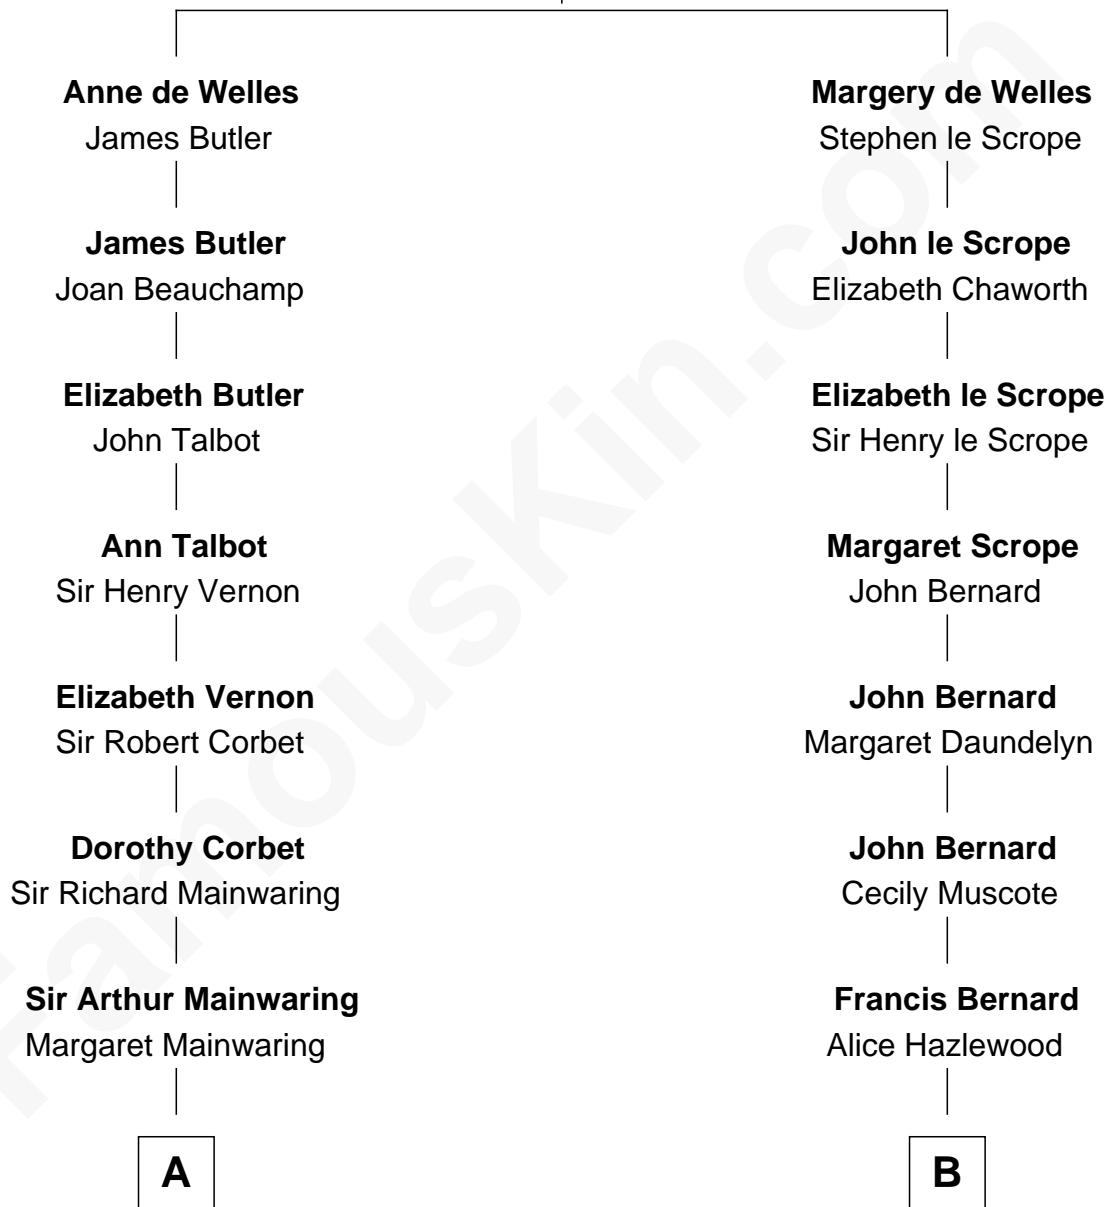

FamousKin.com Relationship Chart of

Richard Gere

Movie Actor

12th cousin 9 times removed of

James Madison

4th U.S. President

John de Welles

Maud de Roos

C

—
Julia Anne Hempstead

Elisha Thomas Tiffany

—
Nelson Leroy Tiffany

Evaline Harriet Williams

—
William Stanton Tiffany

Anna Rebecca Stevens

—
Doris Anna Tiffany