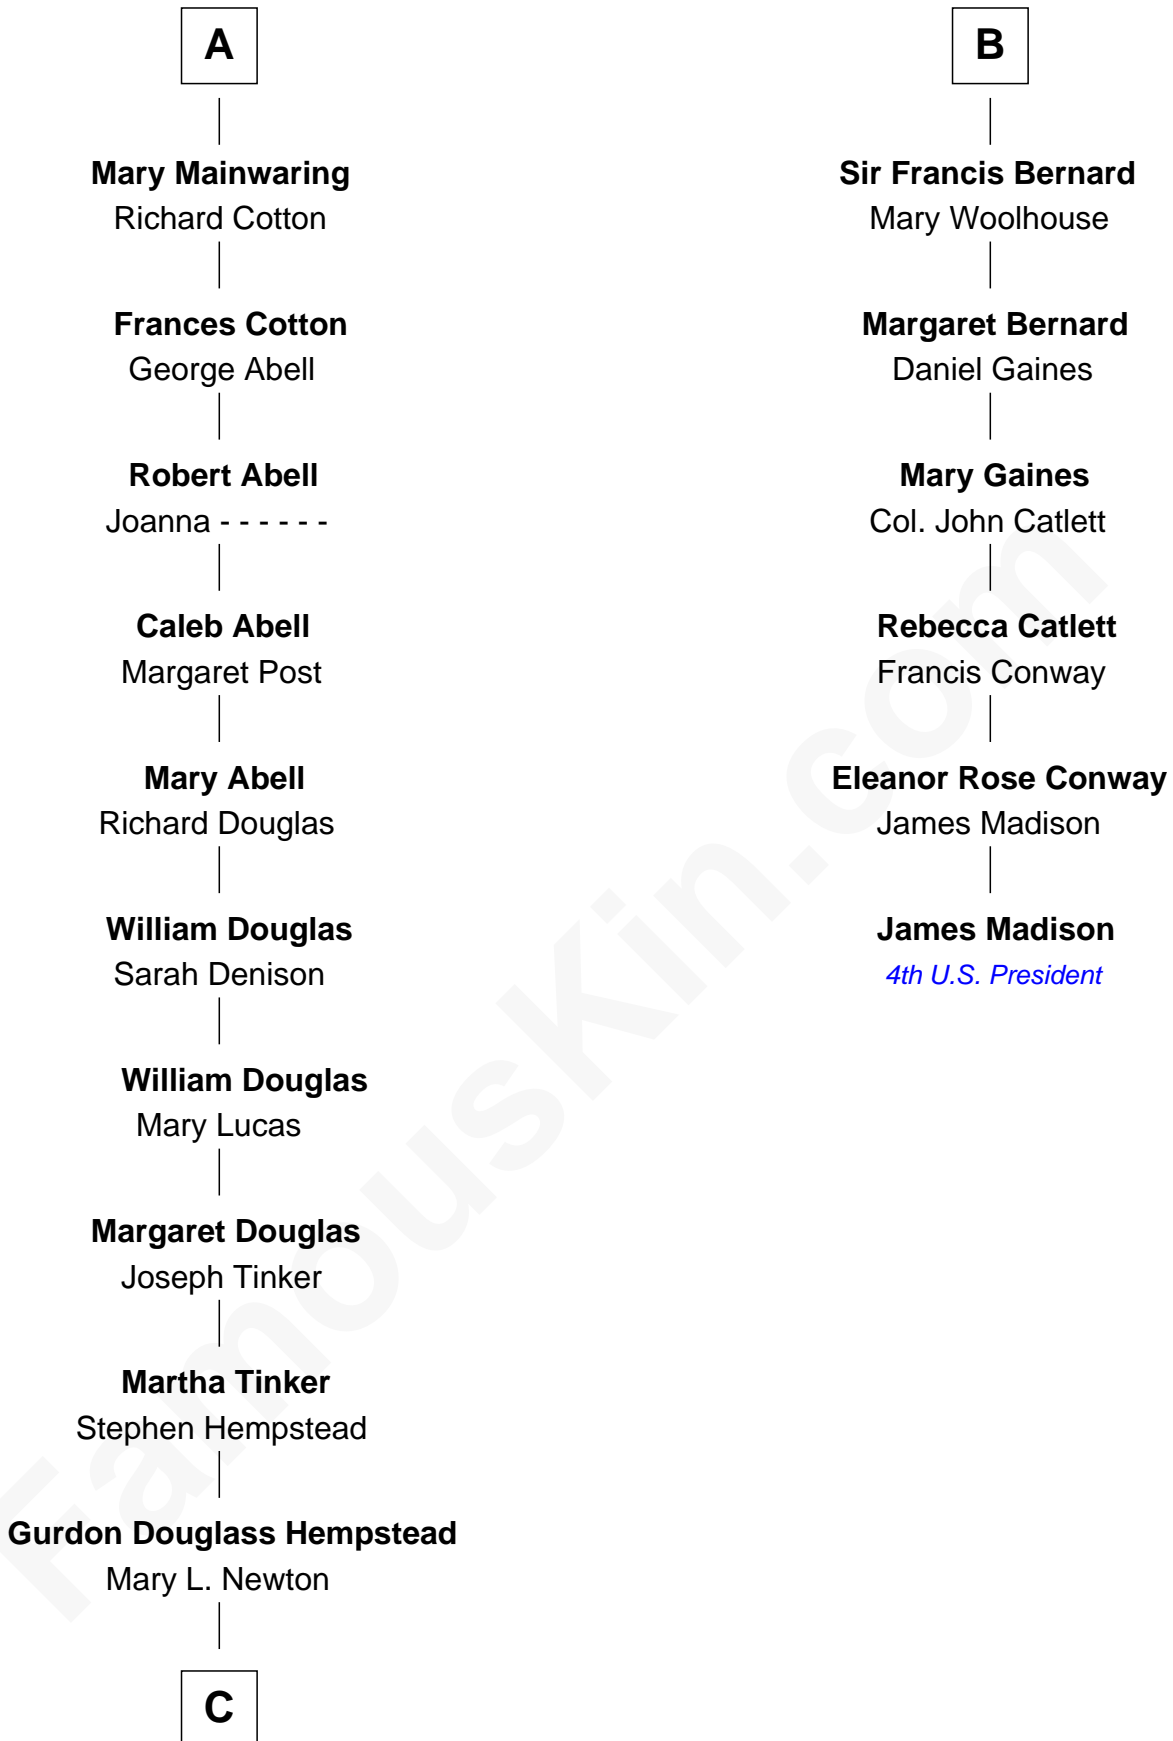

FamousKin.com Relationship Chart of

Richard Gere

Movie Actor

12th cousin 9 times removed of

James Madison

4th U.S. President

John de Welles

Maud de Roos

C

—
Julia Anne Hempstead

Elisha Thomas Tiffany

—
Nelson Leroy Tiffany

Evaline Harriet Williams

—
William Stanton Tiffany

Anna Rebecca Stevens

—
Doris Anna Tiffany